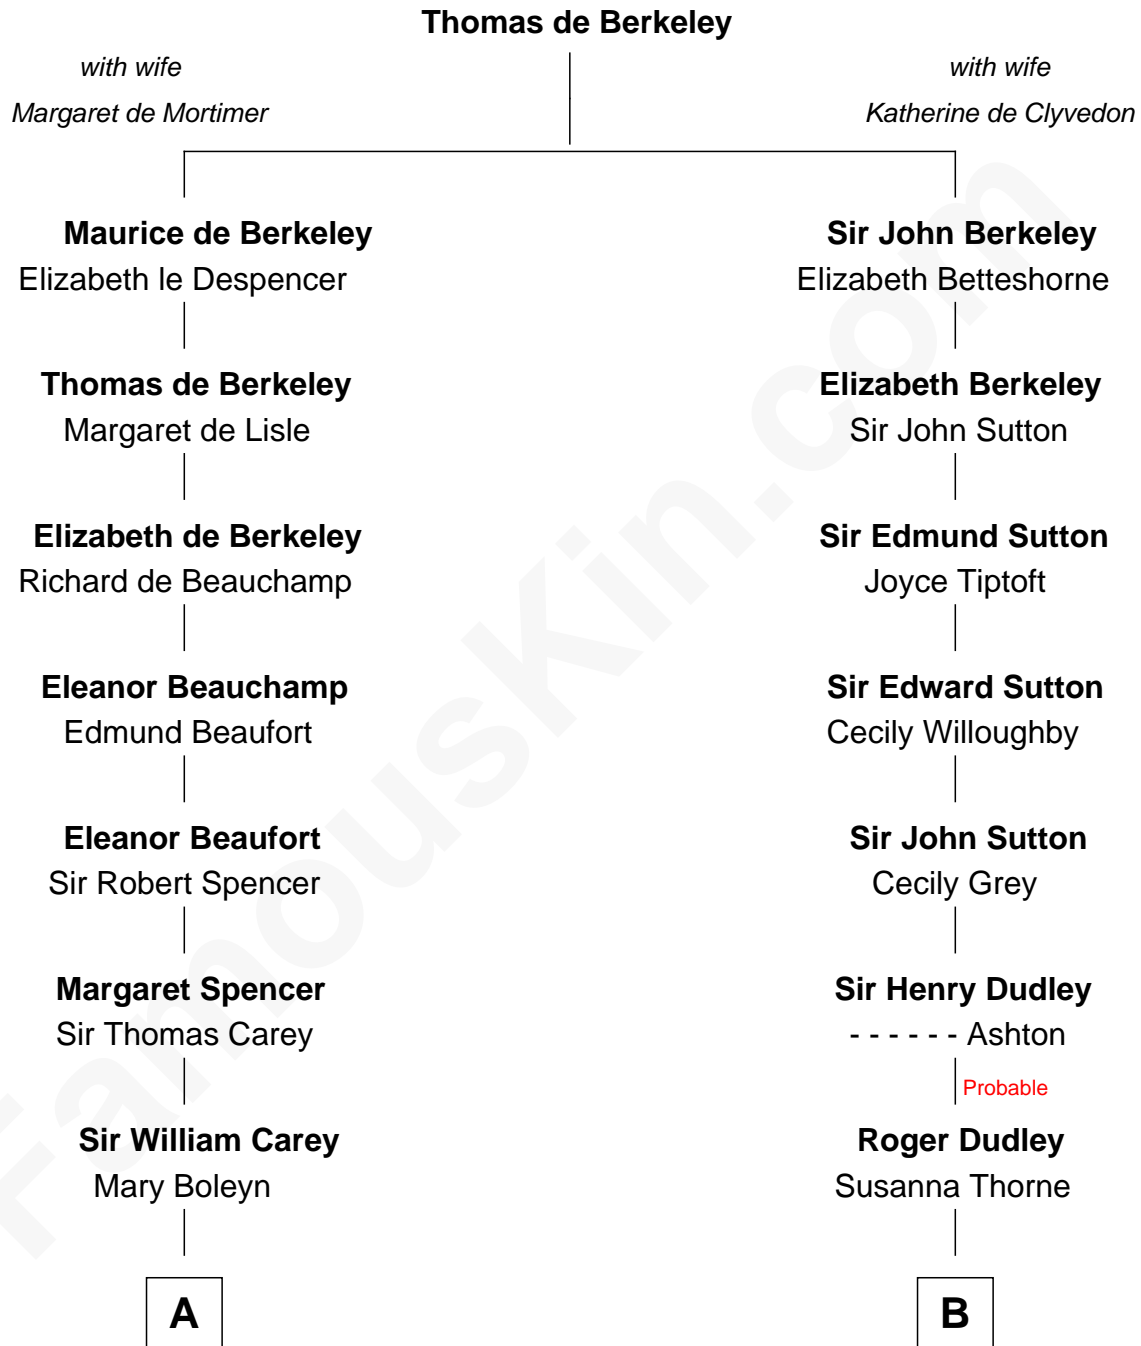

FamousKin.com

Relationship Chart of

Edith (Bolling) Wilson

First Lady of President Woodrow Wilson

18th cousin 2 times removed of

Kate Upton

Sports Illustrated Swimsuit Cover Model

C

William Holcombe Bolling

Sarah Spiers White

Edith (Bolling) Wilson

First Lady of Woodrow Wilson

D

Margaret Hastings Tyler

Charles Henry Vial

Elizabeth Brooks Vial