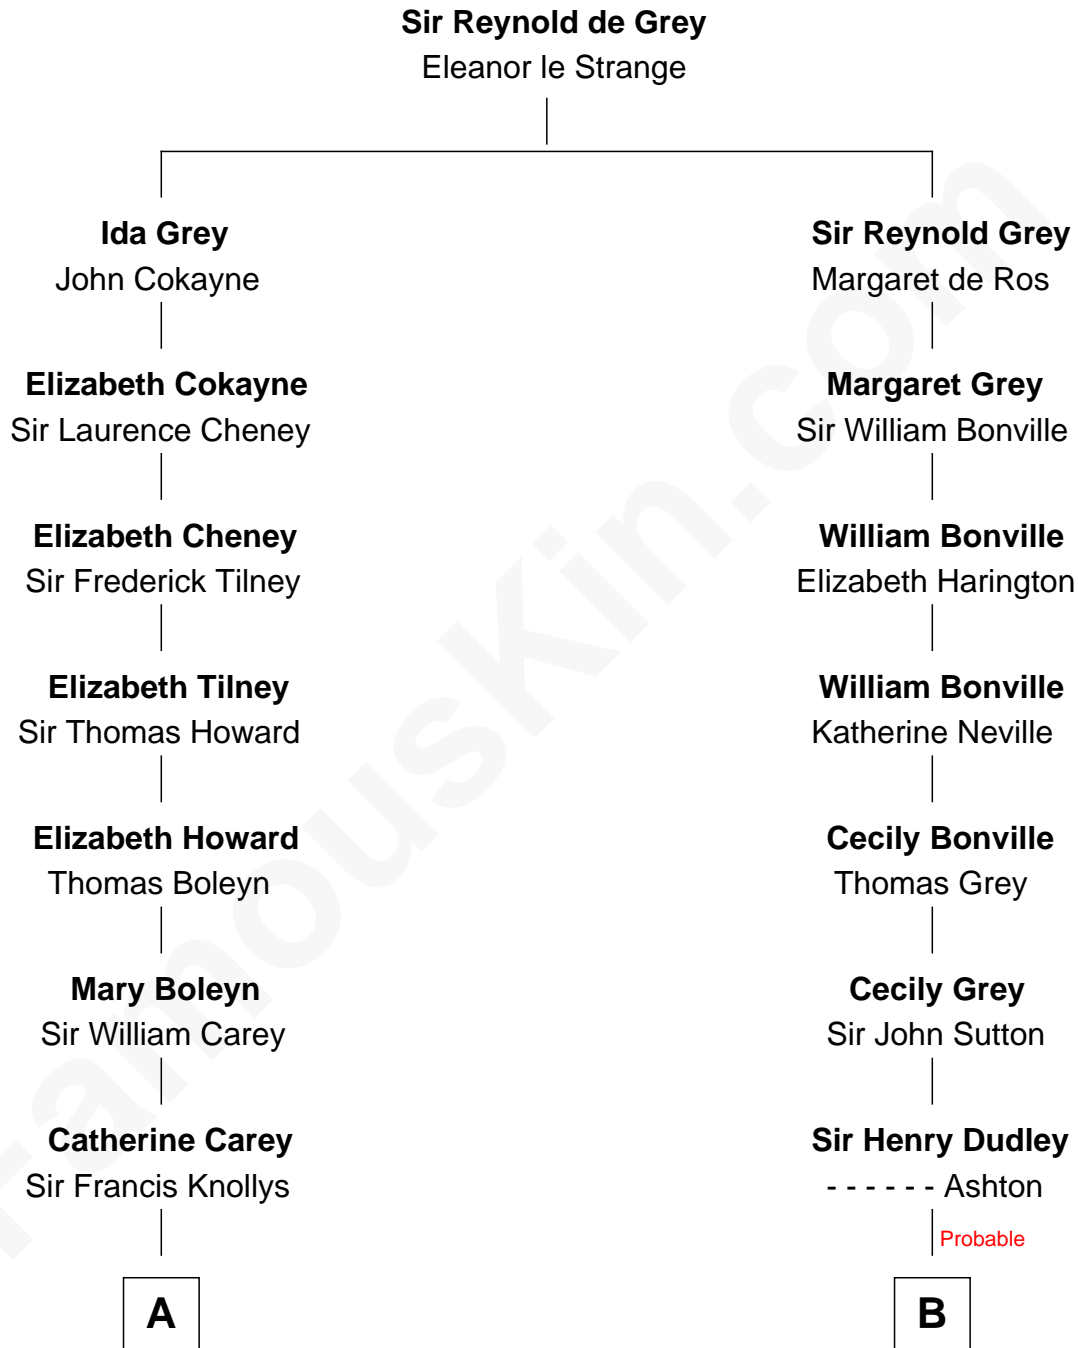

FamousKin.com

Relationship Chart of

Edith (Bolling) Wilson

First Lady of President Woodrow Wilson

17th cousin 4 times removed of

Kate Upton

Sports Illustrated Swimsuit Cover Model

C

William Chester Tyler

Laura Leland Brooks

Margaret Hastings Tyler

Charles Henry Vial

Elizabeth Brooks Vial

Stephen Edward Upton

Jefferson Matthew Upton

Shelley Fawn Davis