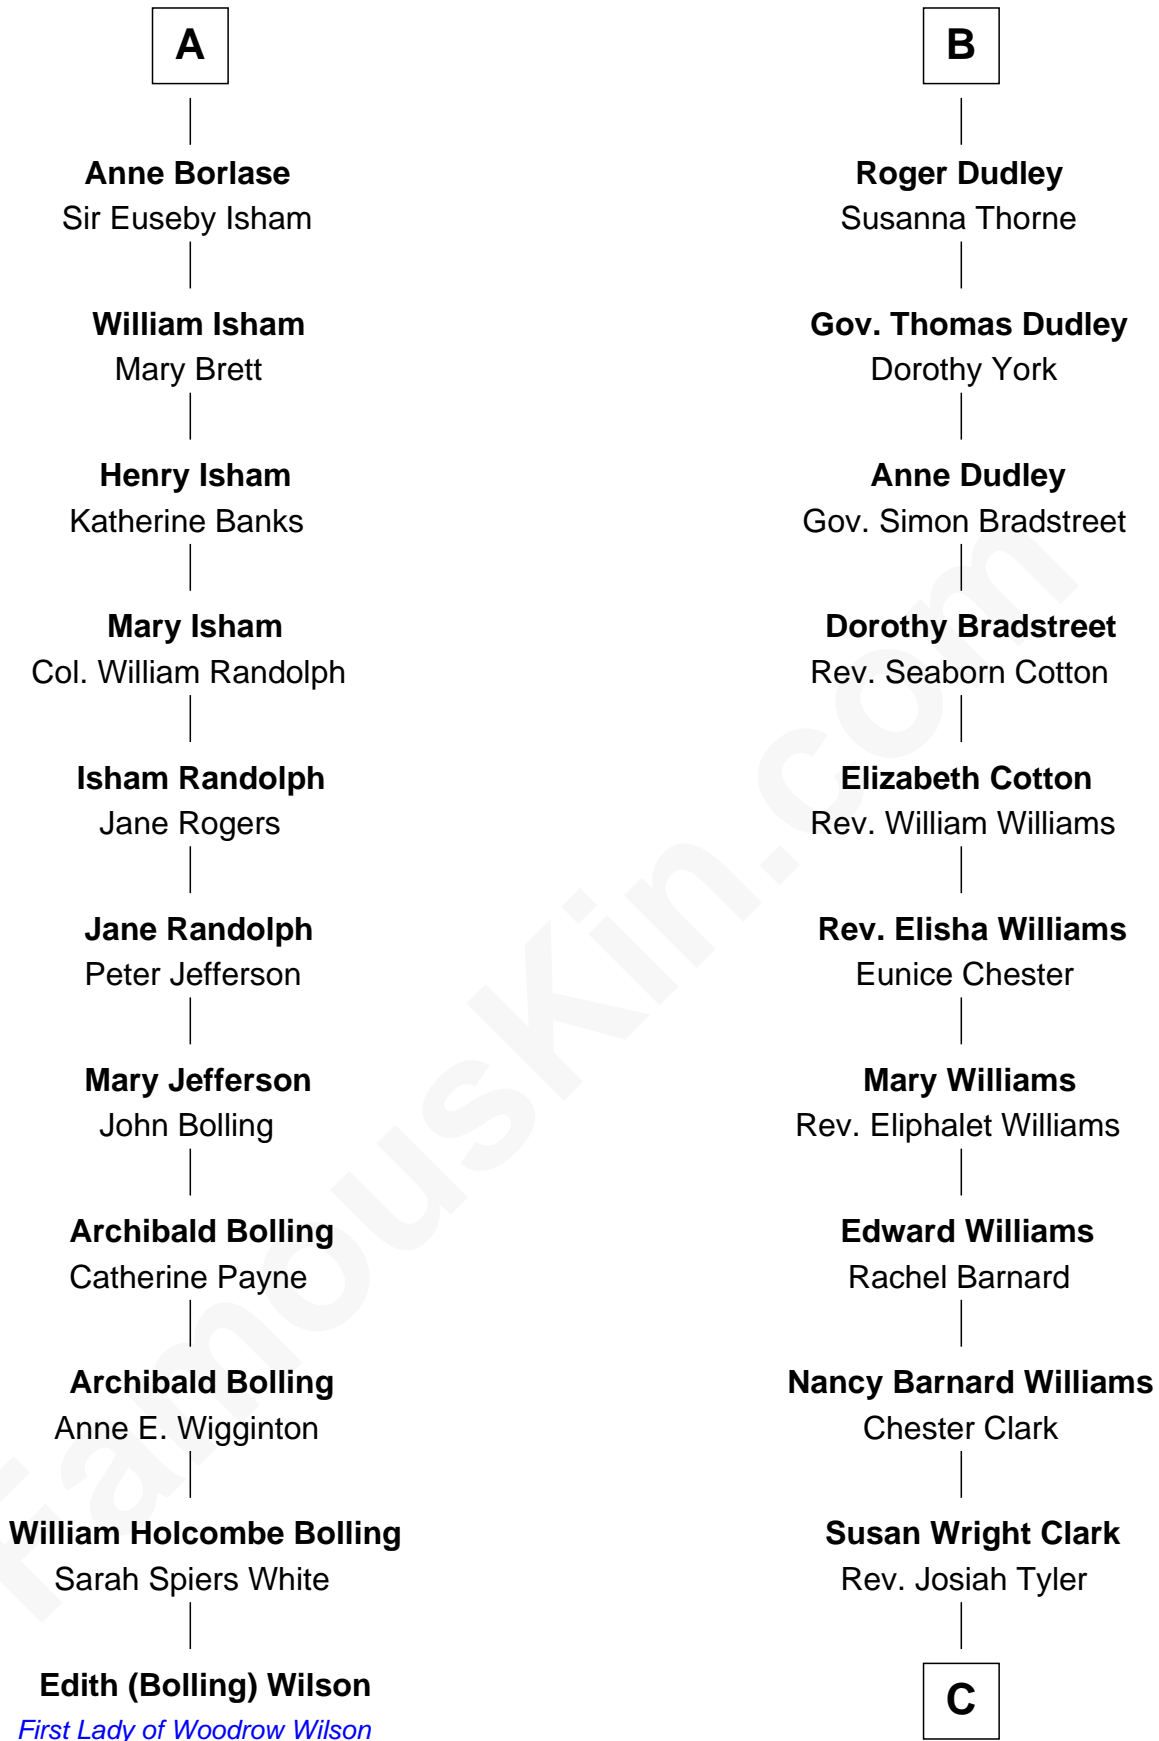

FamousKin.com

Relationship Chart of

Edith (Bolling) Wilson

First Lady of President Woodrow Wilson

17th cousin 4 times removed of

Kate Upton

Sports Illustrated Swimsuit Cover Model

C

William Chester Tyler

Laura Leland Brooks

Margaret Hastings Tyler

Charles Henry Vial

Elizabeth Brooks Vial

Stephen Edward Upton

Jefferson Matthew Upton

Shelley Fawn Davis