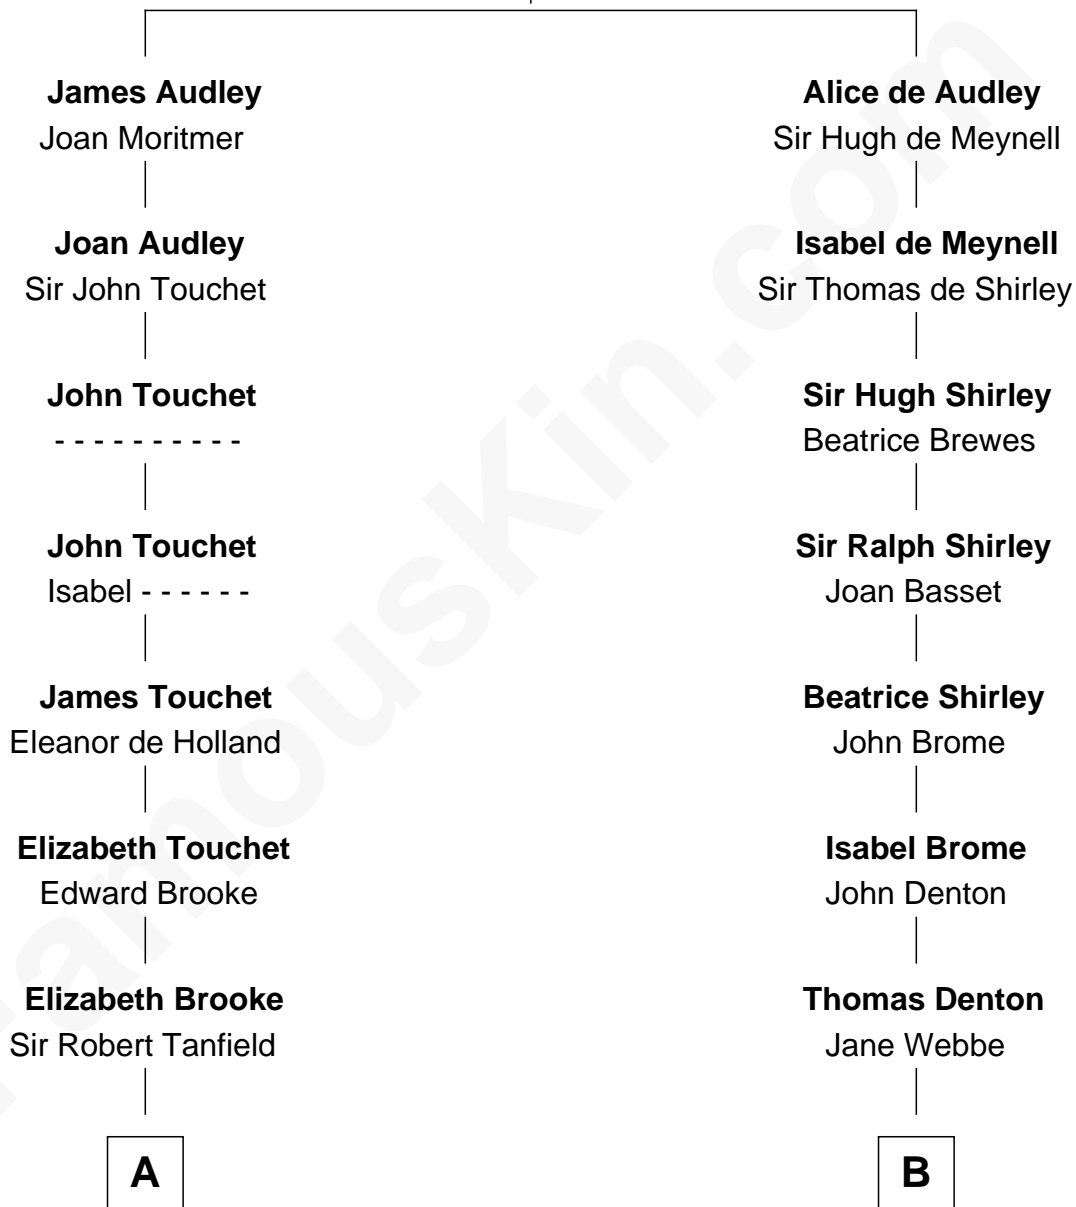

FamousKin.com

Relationship Chart of

Edith (Bolling) Wilson

First Lady of President Woodrow Wilson

20th cousin 1 time removed of

Ray Bradbury

Author of The Martian Chronicles

Sir Nicholas Audley

Joan Martin

C

Mary Jefferson

John Bolling

Archibald Bolling

Catherine Payne

Archibald Bolling

Anne E. Wigginton

William Holcombe Bolling

Sarah Spiers White

Edith (Bolling) Wilson

First Lady of Woodrow Wilson

D

Samuel Irving Bradbury

Mary Adell Spaulding

Samuel Hinkston Bradbury