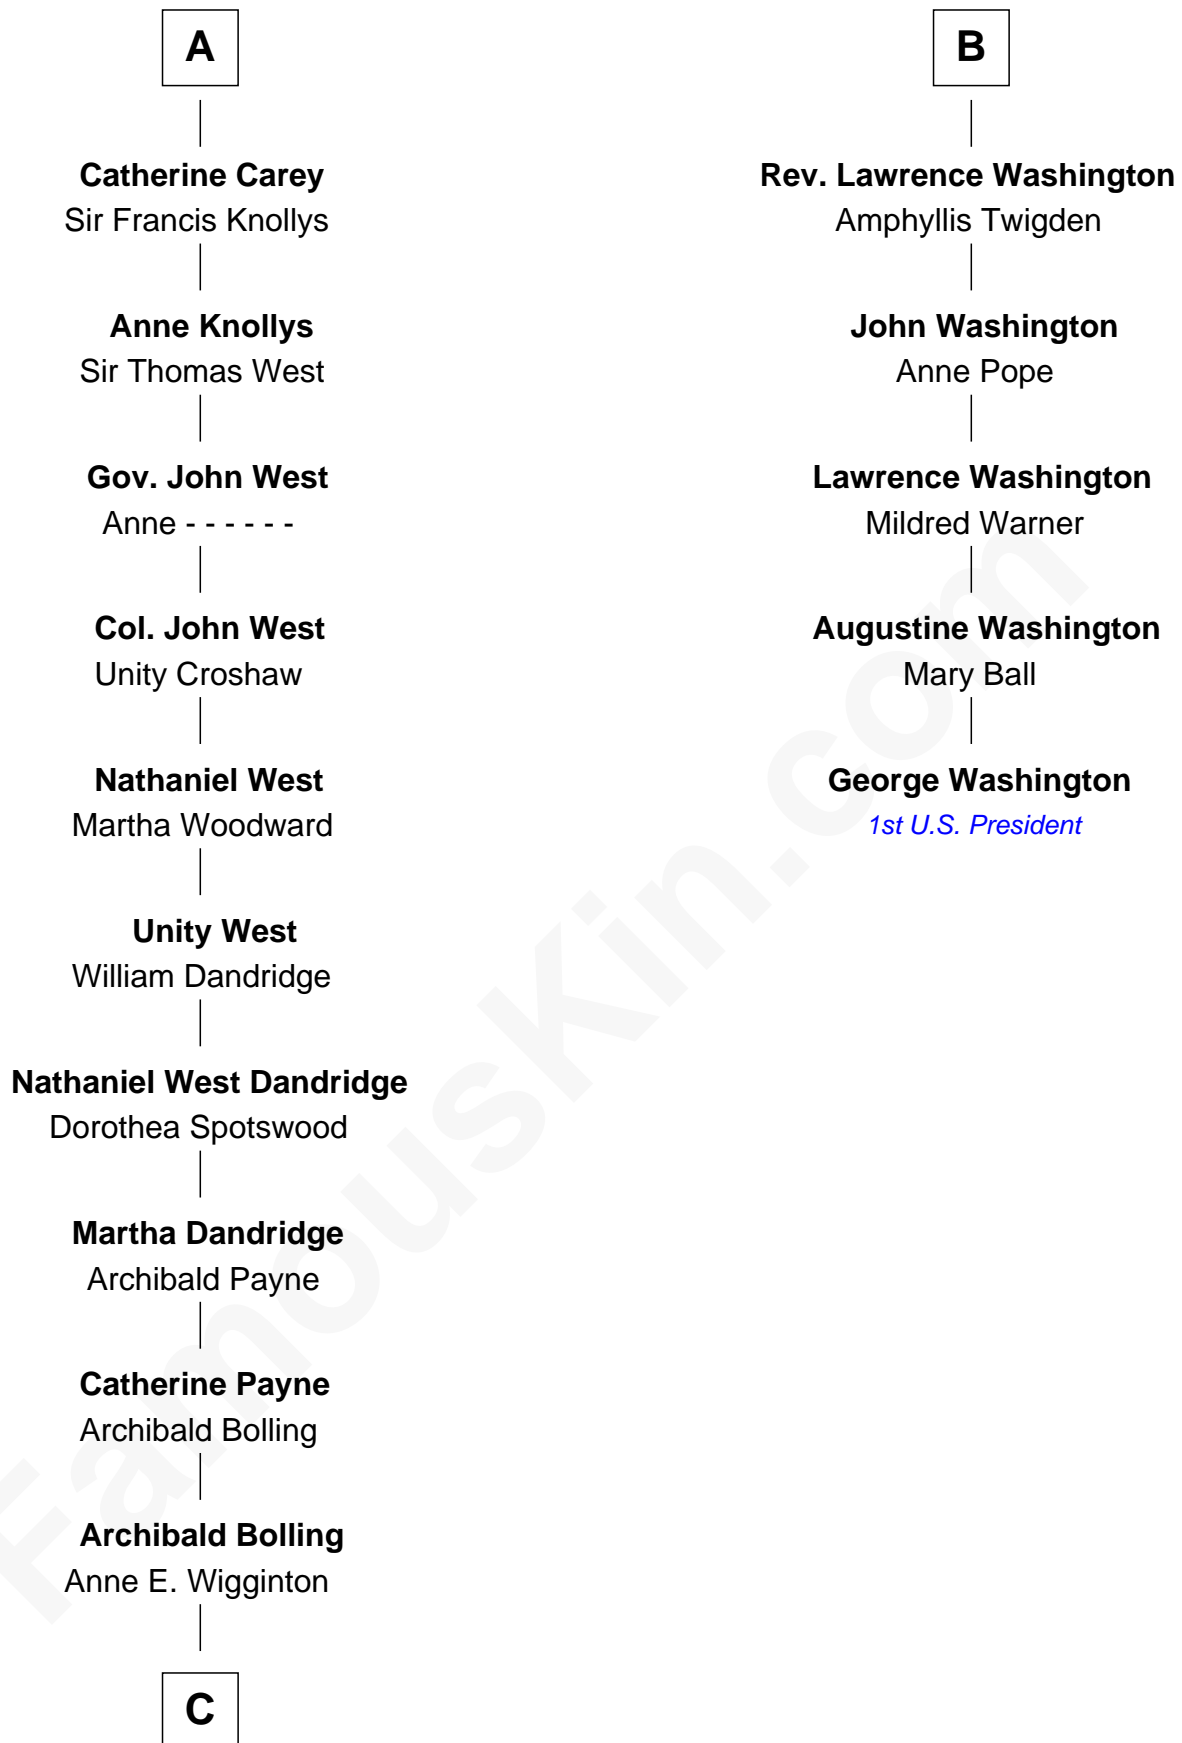

FamousKin.com

Relationship Chart of

Edith (Bolling) Wilson

First Lady of President Woodrow Wilson

11th cousin 7 times removed of

George Washington
1st U.S. President

C

William Holcombe Bolling

Sarah Spiers White

Edith (Bolling) Wilson

First Lady of Woodrow Wilson

FamousKin.com