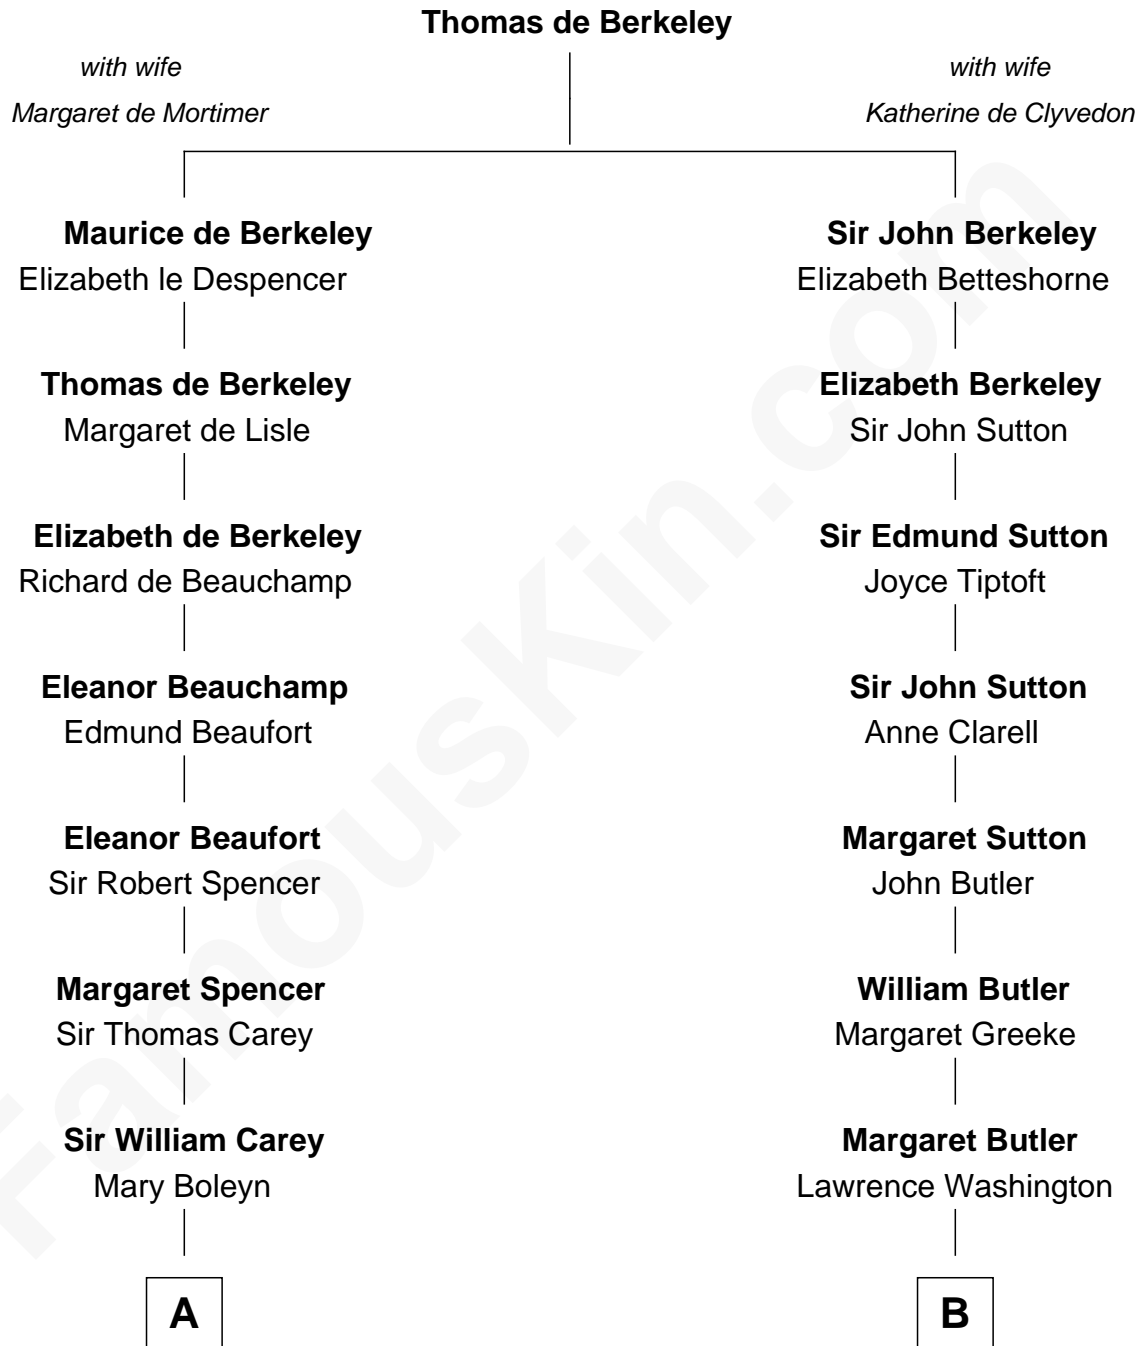

FamousKin.com

Relationship Chart of

Edith (Bolling) Wilson

First Lady of President Woodrow Wilson

11th cousin 7 times removed of

George Washington
1st U.S. President

C

William Holcombe Bolling

Sarah Spiers White

Edith (Bolling) Wilson

First Lady of Woodrow Wilson

FamousKin.com