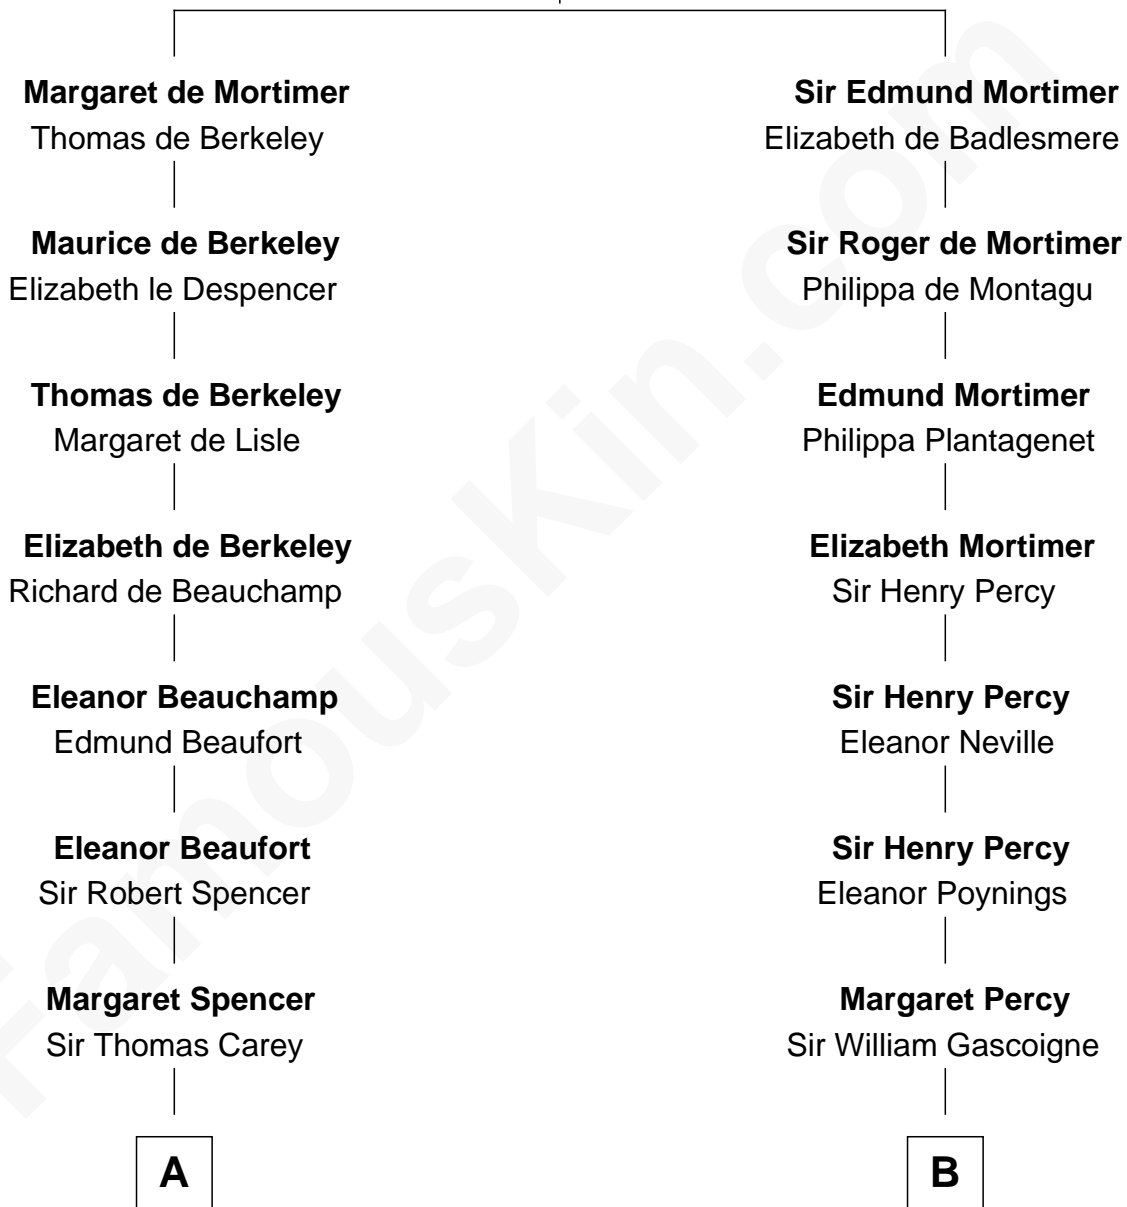

FamousKin.com

Relationship Chart of

Edith (Bolling) Wilson

First Lady of President Woodrow Wilson

15th cousin 4 times removed of

George Washington
1st U.S. President

Roger de Mortimer
Joan de Geneville

C

—
Archibald Bolling

Anne E. Wigginton

—
William Holcombe Bolling

Sarah Spiers White

—
Edith (Bolling) Wilson

First Lady of Woodrow Wilson

FamousKin.com