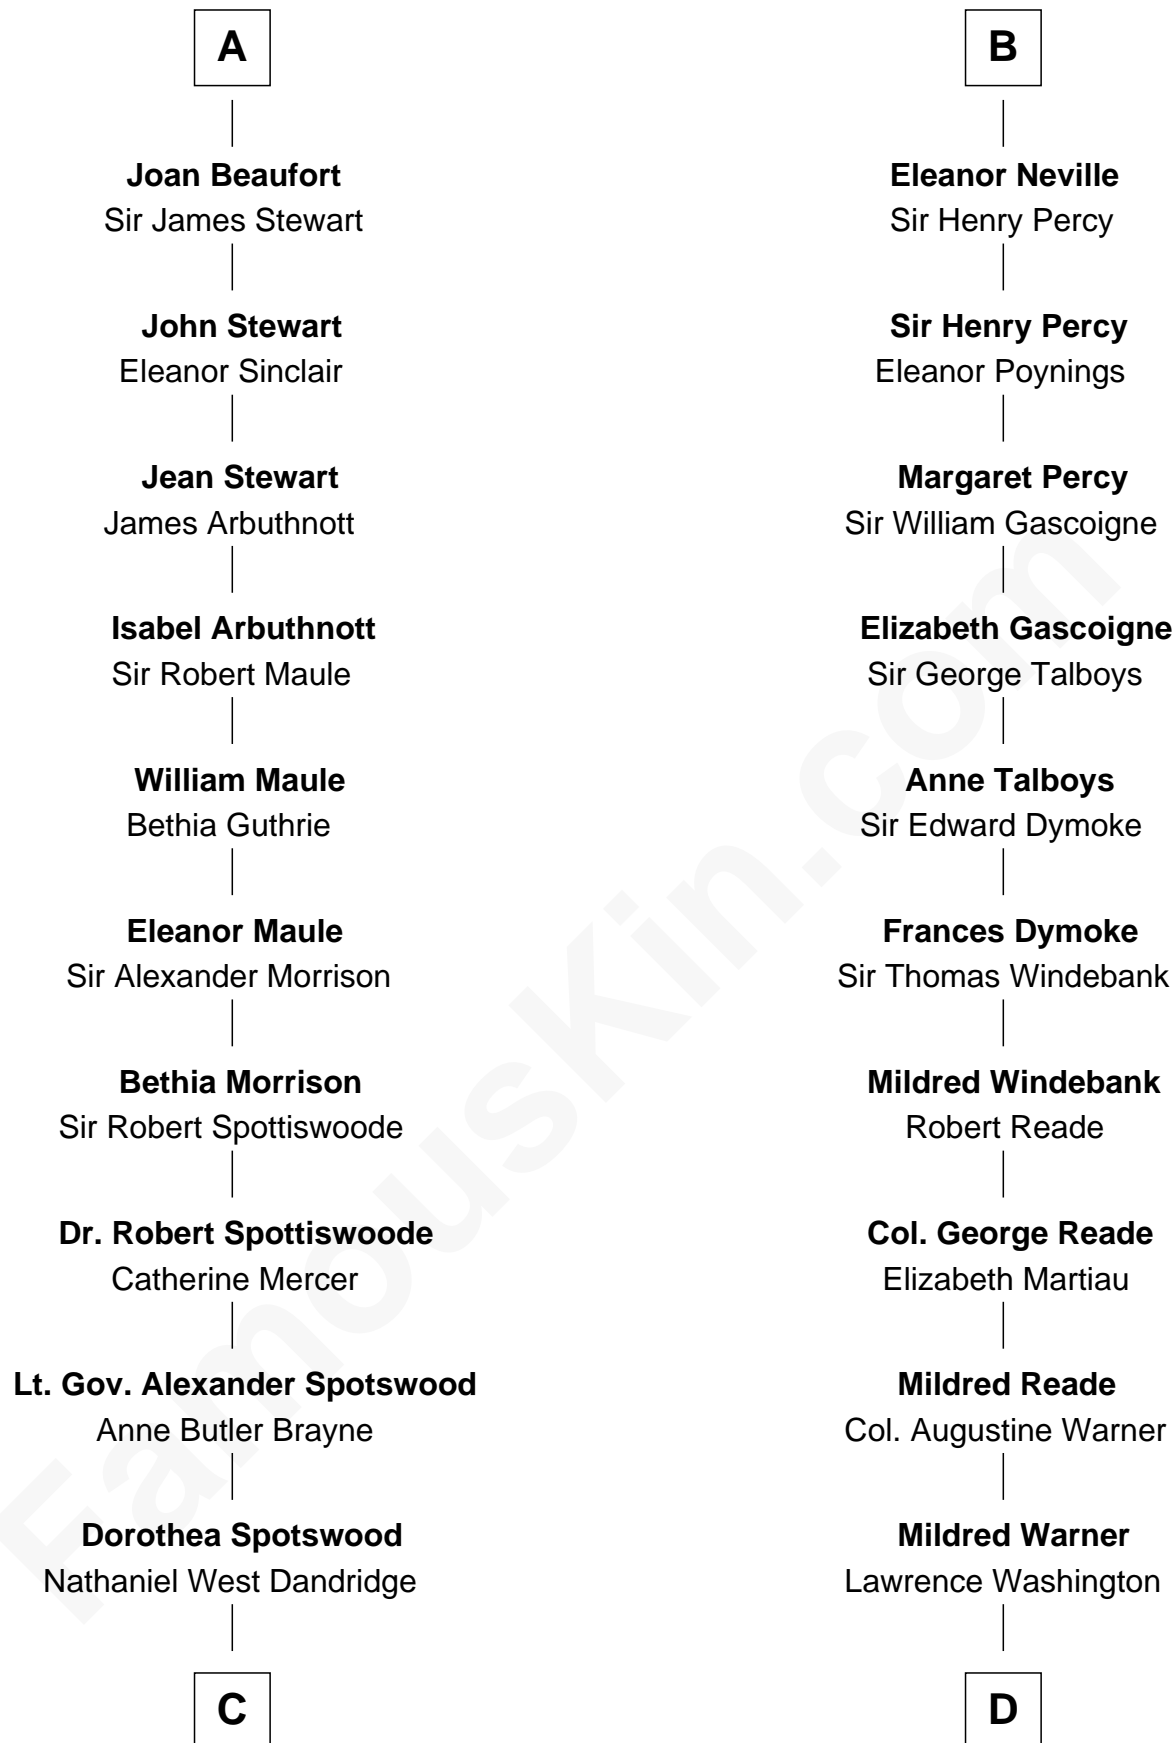

FamousKin.com

Relationship Chart of

Edith (Bolling) Wilson

First Lady of President Woodrow Wilson

18th cousin 3 times removed of

George Washington

1st U.S. President

Andrew II, King of Hungary

C

Martha Dandridge

Archibald Payne

Catherine Payne

Archibald Bolling

Archibald Bolling

Anne E. Wigginton

William Holcombe Bolling

Sarah Spiers White

Edith (Bolling) Wilson

First Lady of Woodrow Wilson

D

Augustine Washington

Mary Ball

George Washington

1st U.S. President