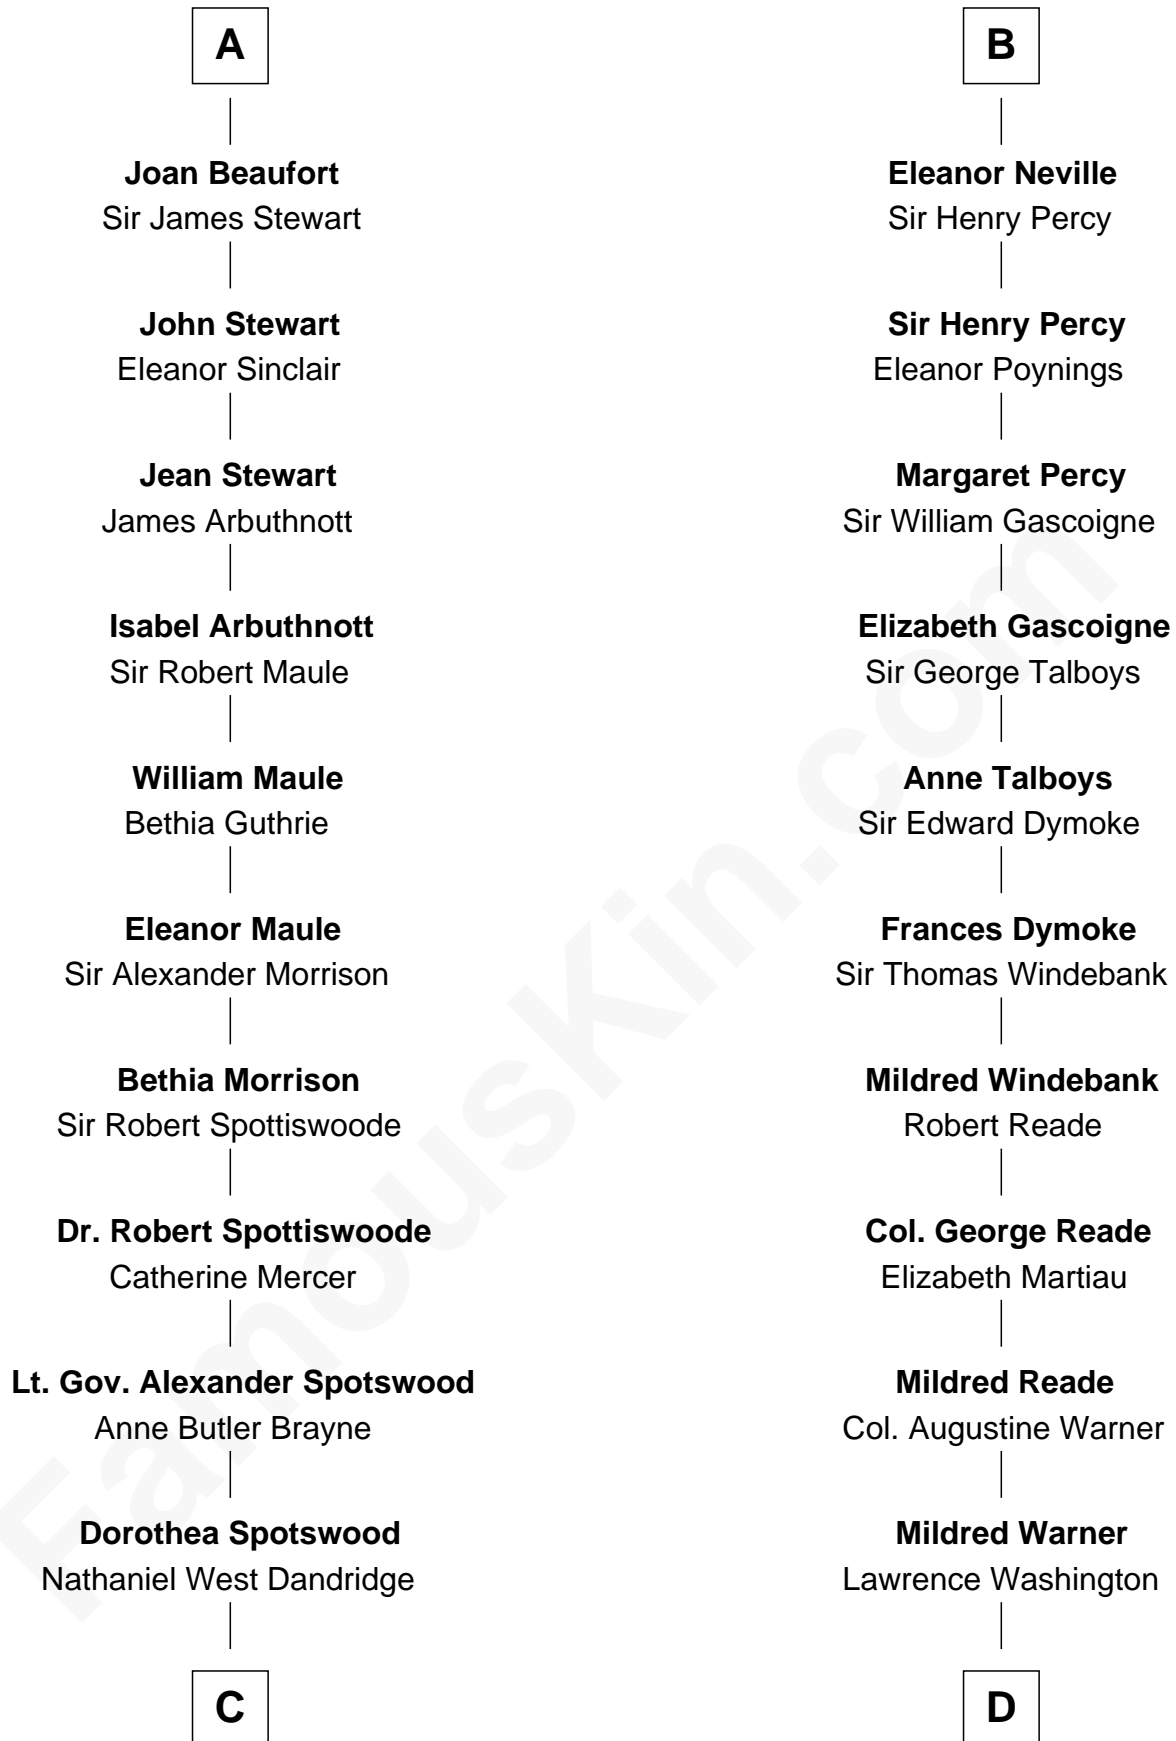

FamousKin.com

Relationship Chart of

Edith (Bolling) Wilson

First Lady of President Woodrow Wilson

18th cousin 3 times removed of

George Washington

1st U.S. President

Pedro II, King of Aragon

Edward II, King of England

Edward III, King of England

Philippa of Hainault

John of Gaunt

Katherine Roet

Sir John Beaufort

Margaret de Holand

A

James I, King of Aragon

Yolanda of Hungary

Isabella of Aragon

Philip III, King of France

King Philip IV of France

Joan of Navarre

Isabella of France

Edward II, King of England

Edward III, King of England

Philippa of Hainault

John of Gaunt

Katherine Roet

Joan Beaufort

Sir Ralph Neville

B

C