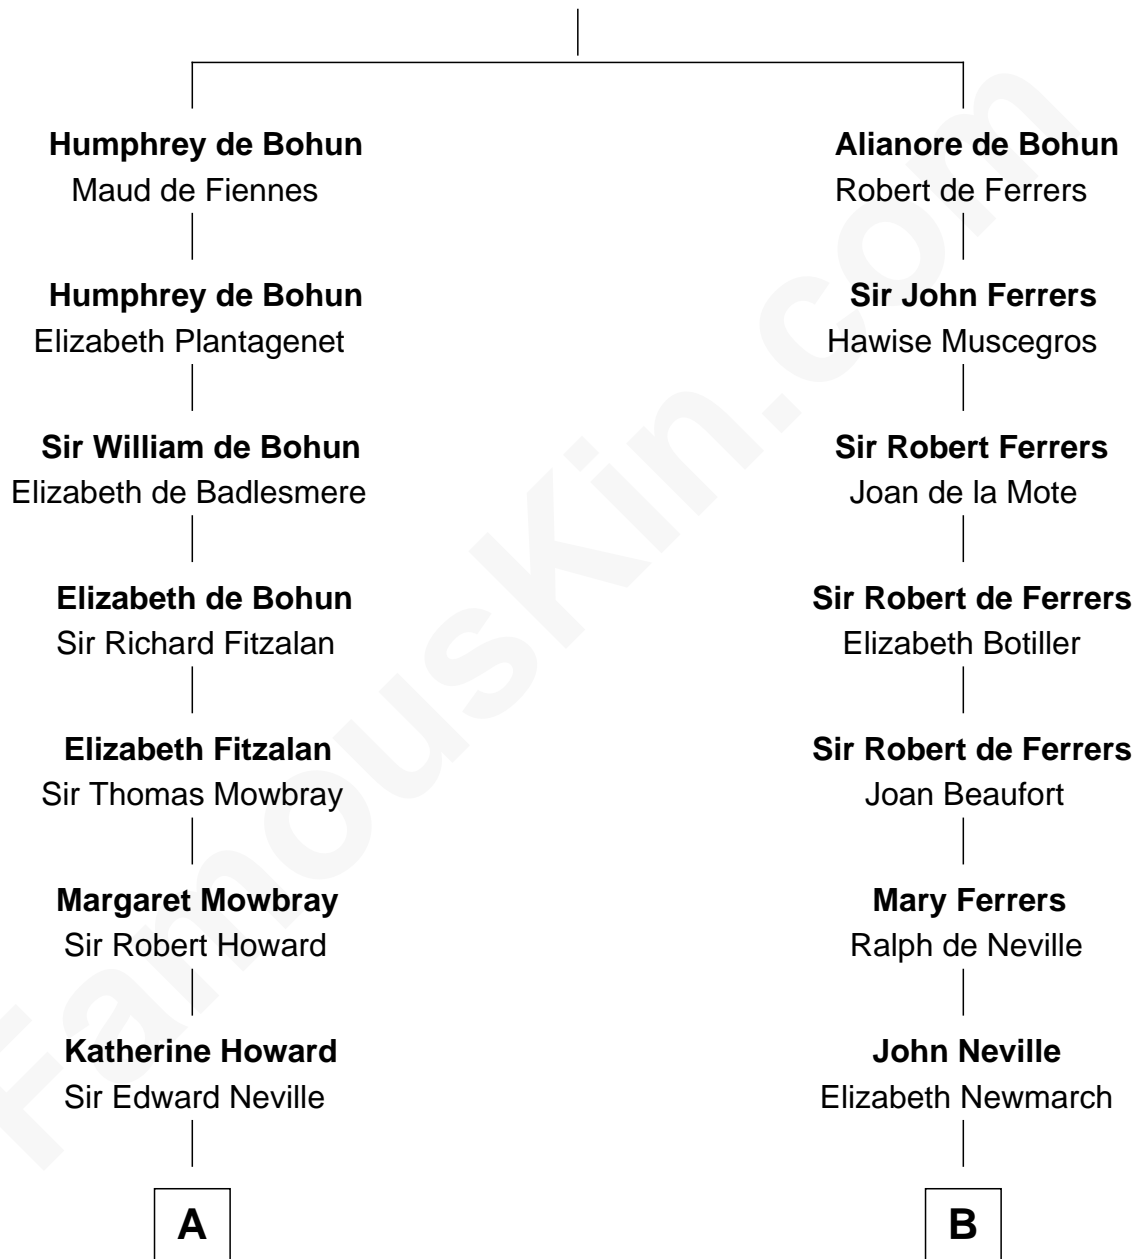

FamousKin.com

Relationship Chart of

Edith (Bolling) Wilson

First Lady of President Woodrow Wilson

17th cousin 4 times removed of

George Washington

1st U.S. President

Sir Humphrey de Bohun

Eleanor de Braiose

C

—
Mary Jefferson

John Bolling

—
Archibald Bolling

Catherine Payne

—
Archibald Bolling

Anne E. Wigginton

—
William Holcombe Bolling

Sarah Spiers White

—
Edith (Bolling) Wilson

First Lady of Woodrow Wilson

FamousKin.com