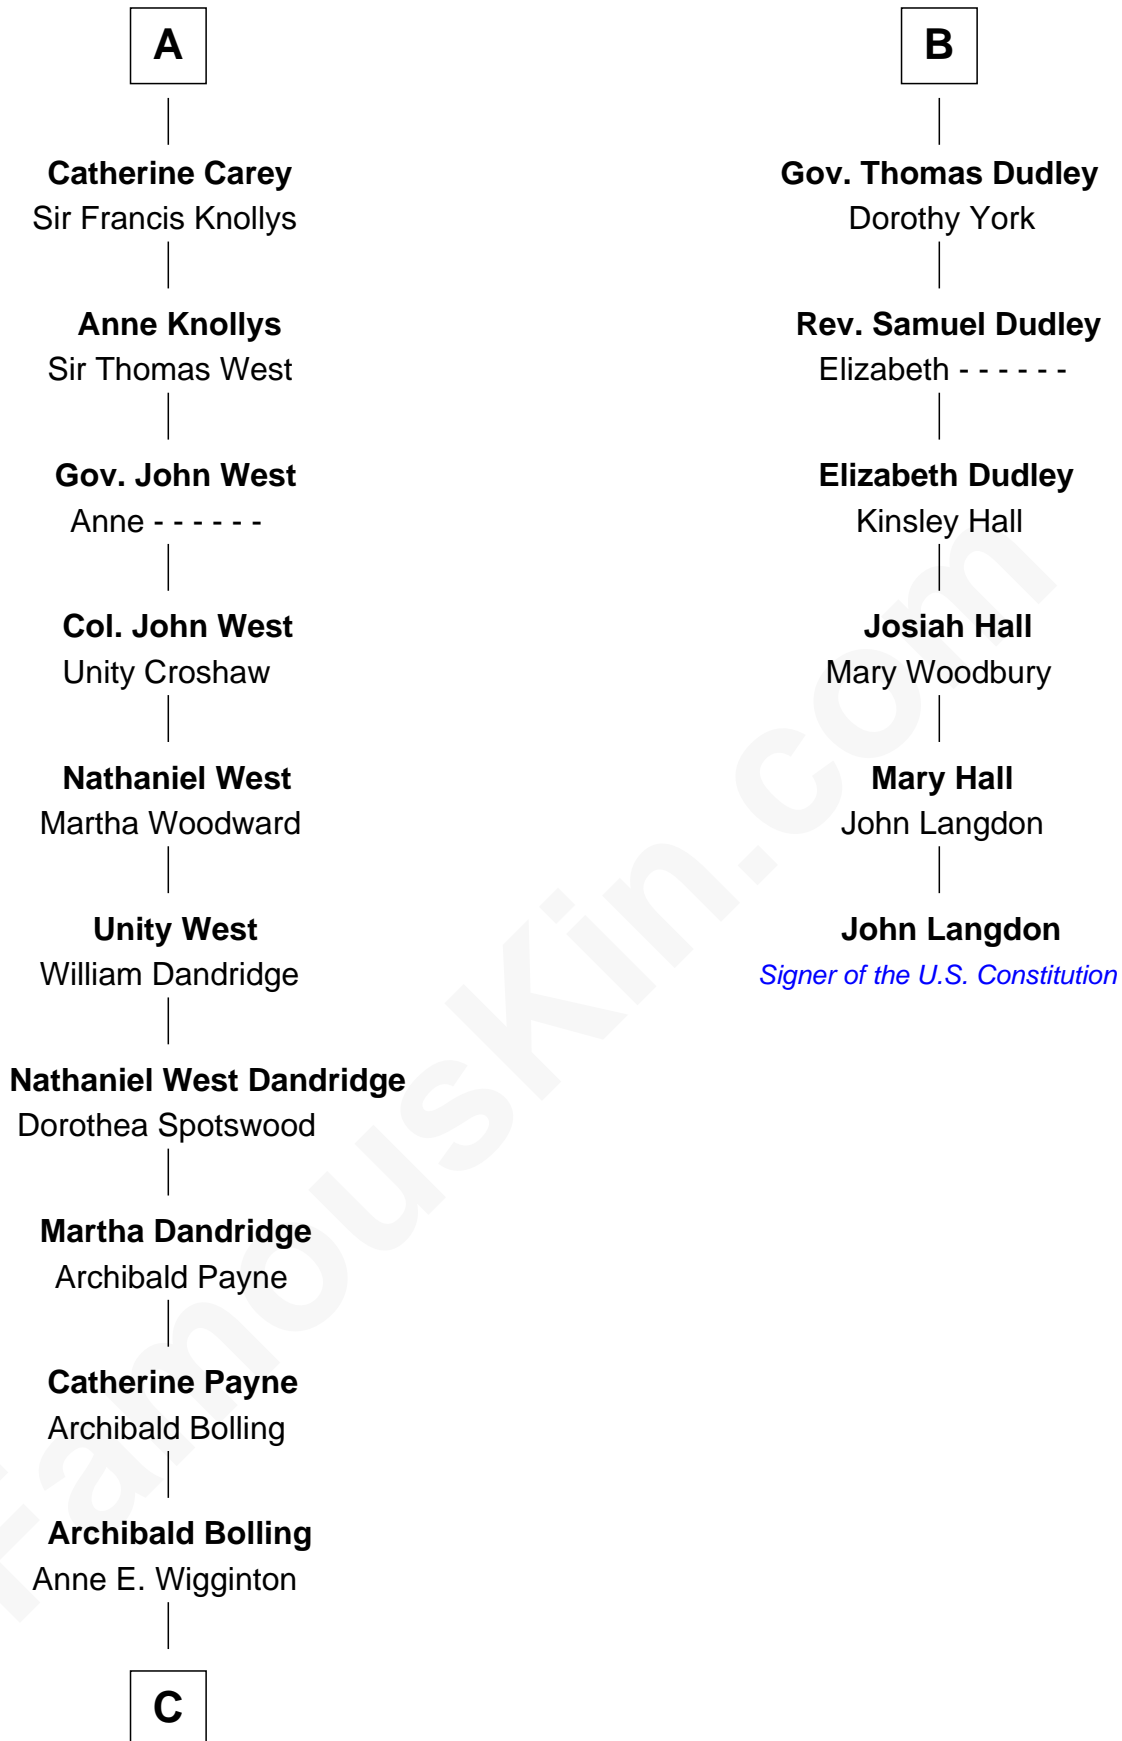

## Relationship Chart of

### Edith (Bolling) Wilson

*First Lady of President Woodrow Wilson*

12th cousin 6 times removed of

### John Langdon

*Signer of the U.S. Constitution*

**C**

William Holcombe Bolling

Sarah Spiers White

Edith (Bolling) Wilson

*First Lady of Woodrow Wilson*

FamousKin.com