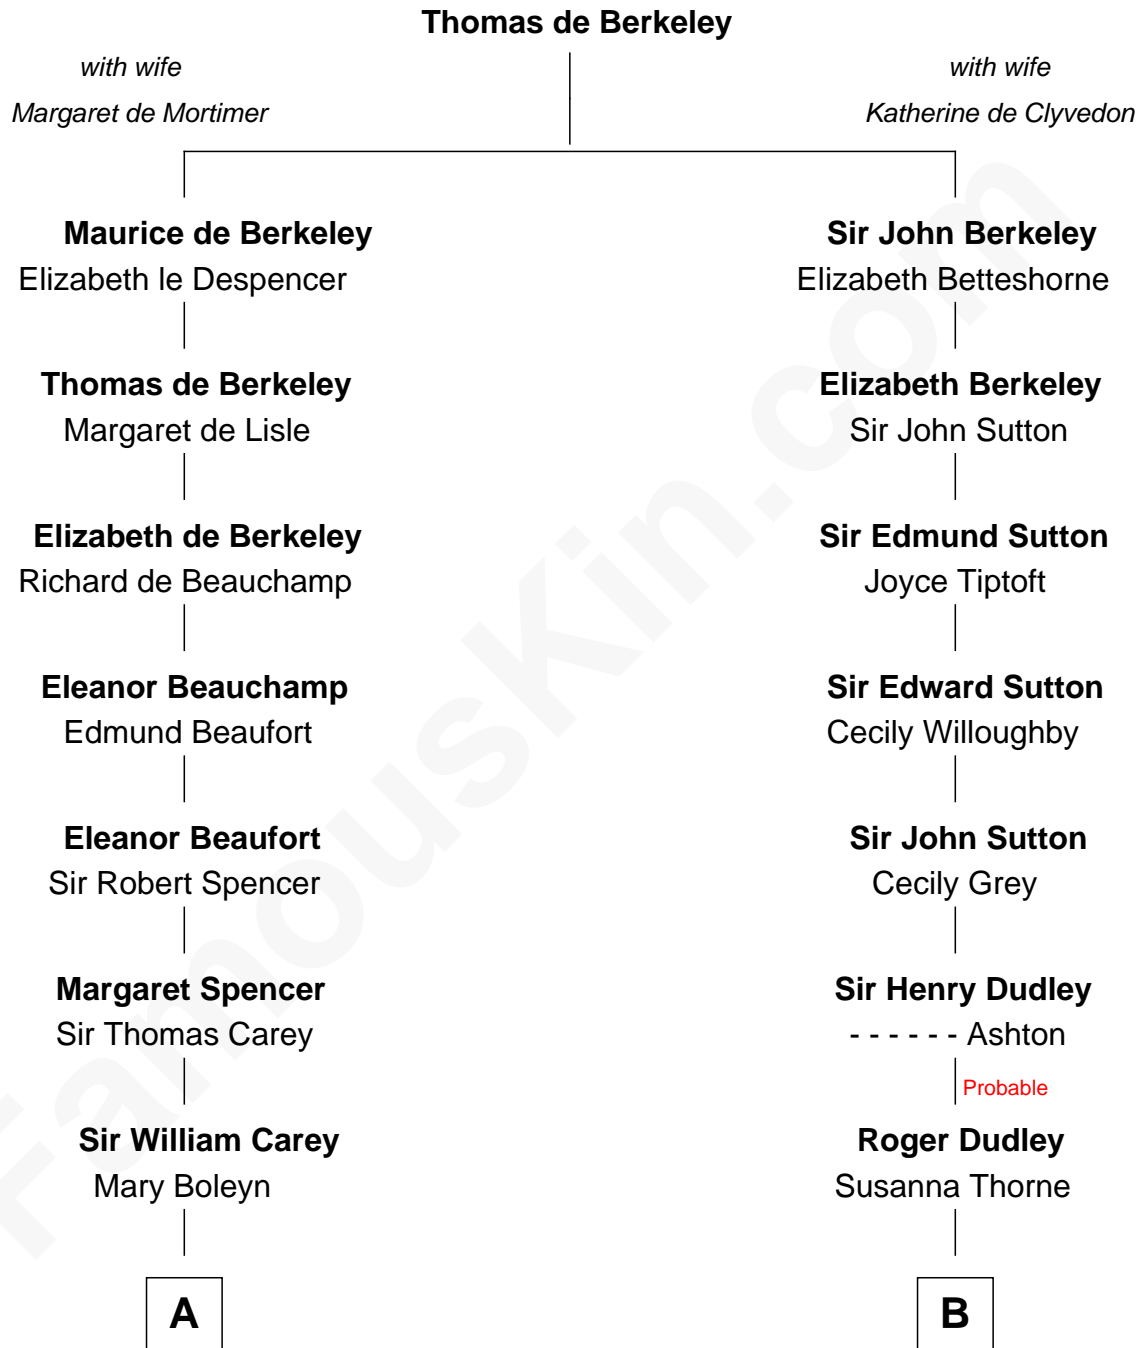

FamousKin.com

Relationship Chart of

Edith (Bolling) Wilson

First Lady of President Woodrow Wilson

12th cousin 6 times removed of

John Langdon

Signer of the U.S. Constitution