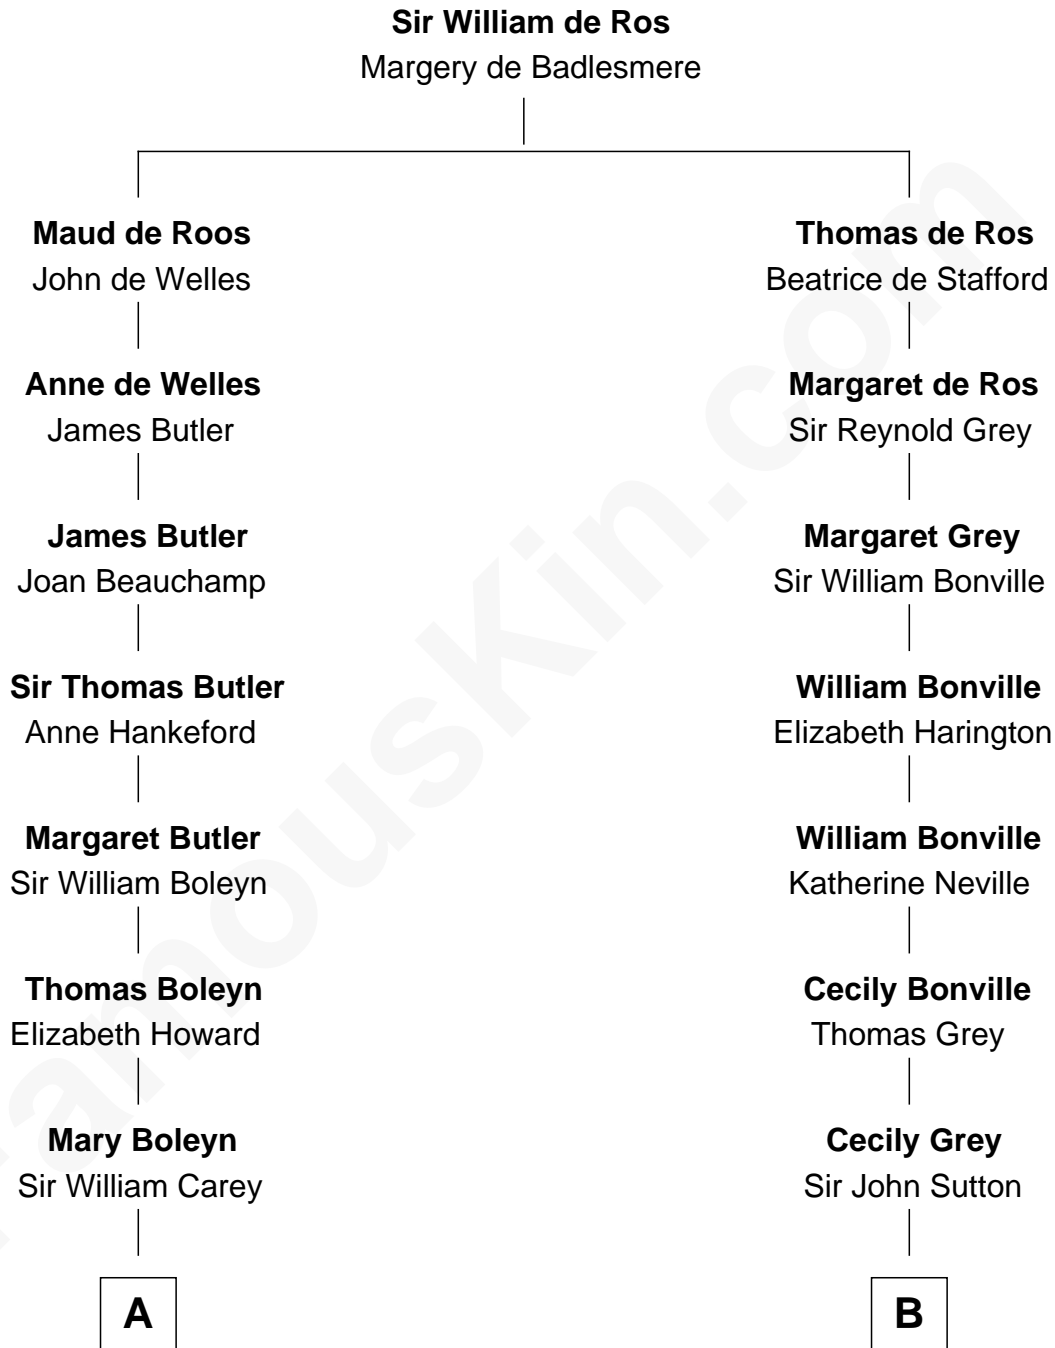

## Relationship Chart of

### Edith (Bolling) Wilson

*First Lady of President Woodrow Wilson*

14th cousin 4 times removed of

**John Langdon**

*Signer of the U.S. Constitution*

C

William Holcombe Bolling

Sarah Spiers White