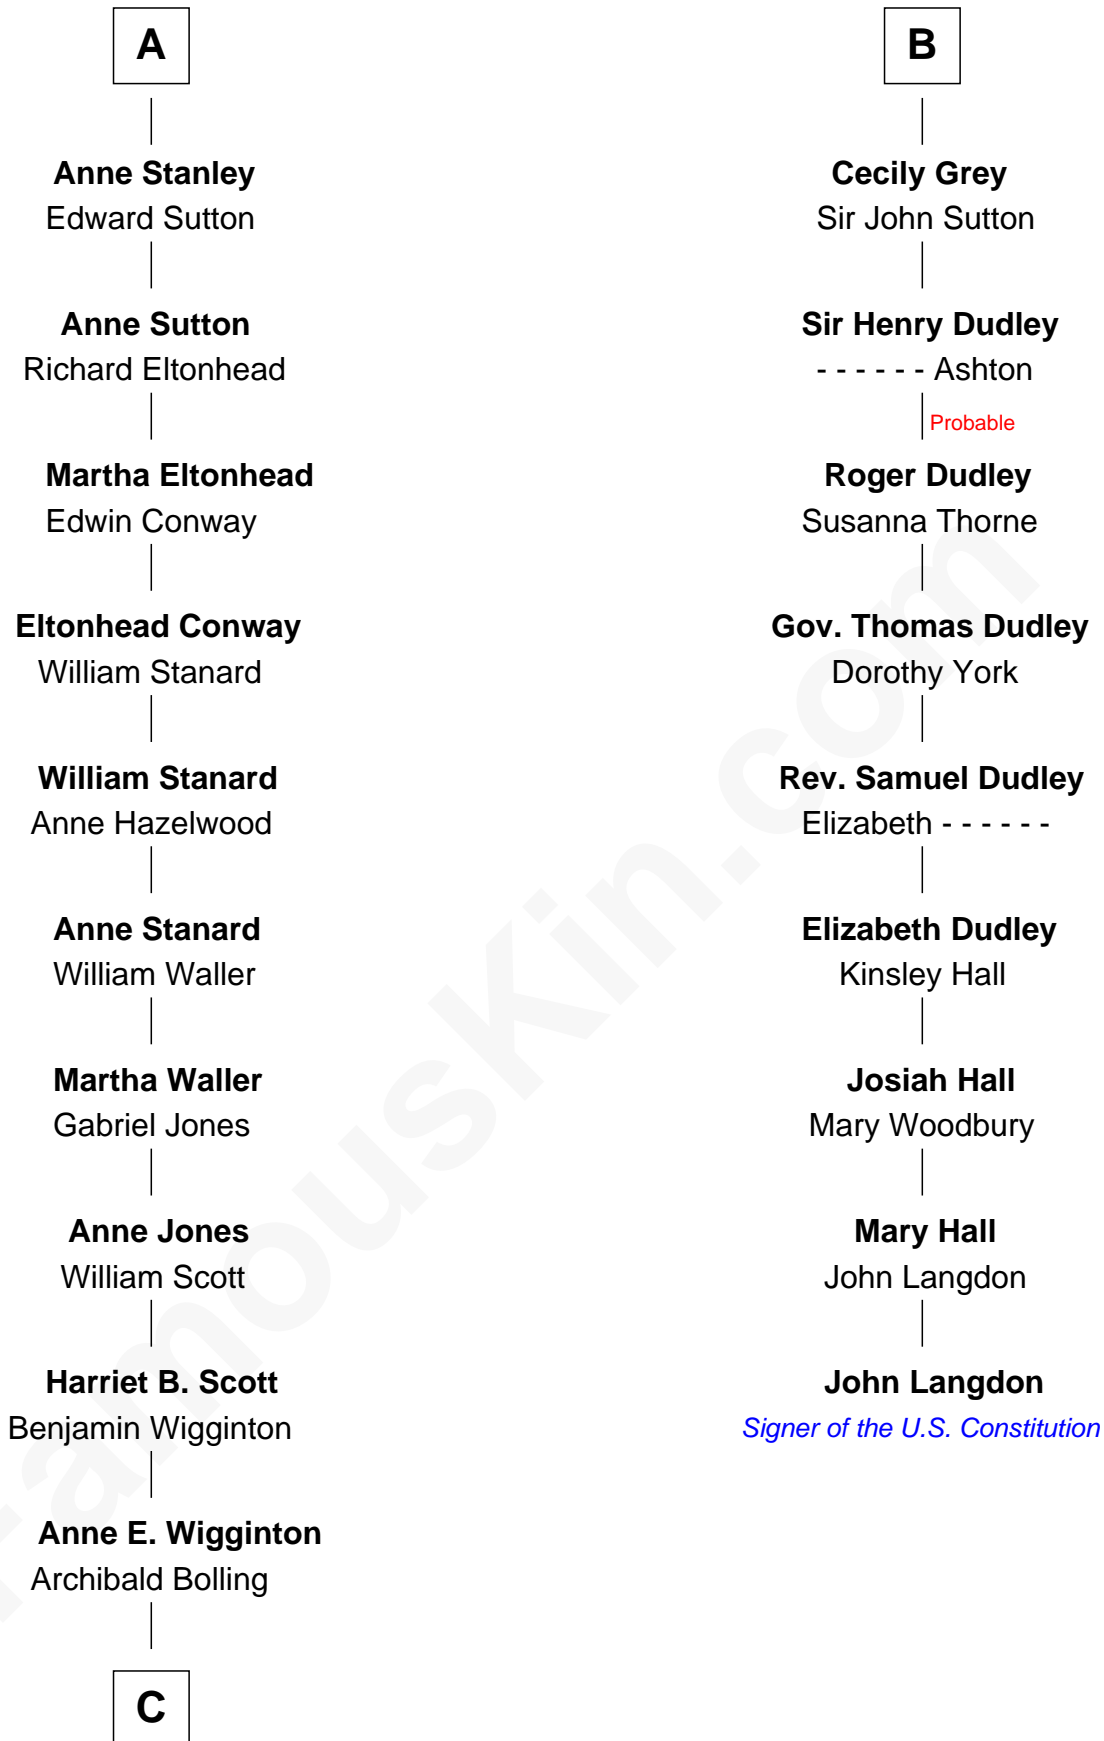

FamousKin.com

Relationship Chart of

Edith (Bolling) Wilson

First Lady of President Woodrow Wilson

15th cousin 3 times removed of

John Langdon

Signer of the U.S. Constitution

C

William Holcombe Bolling

Sarah Spiers White

Edith (Bolling) Wilson

First Lady of Woodrow Wilson

FamousKin.com