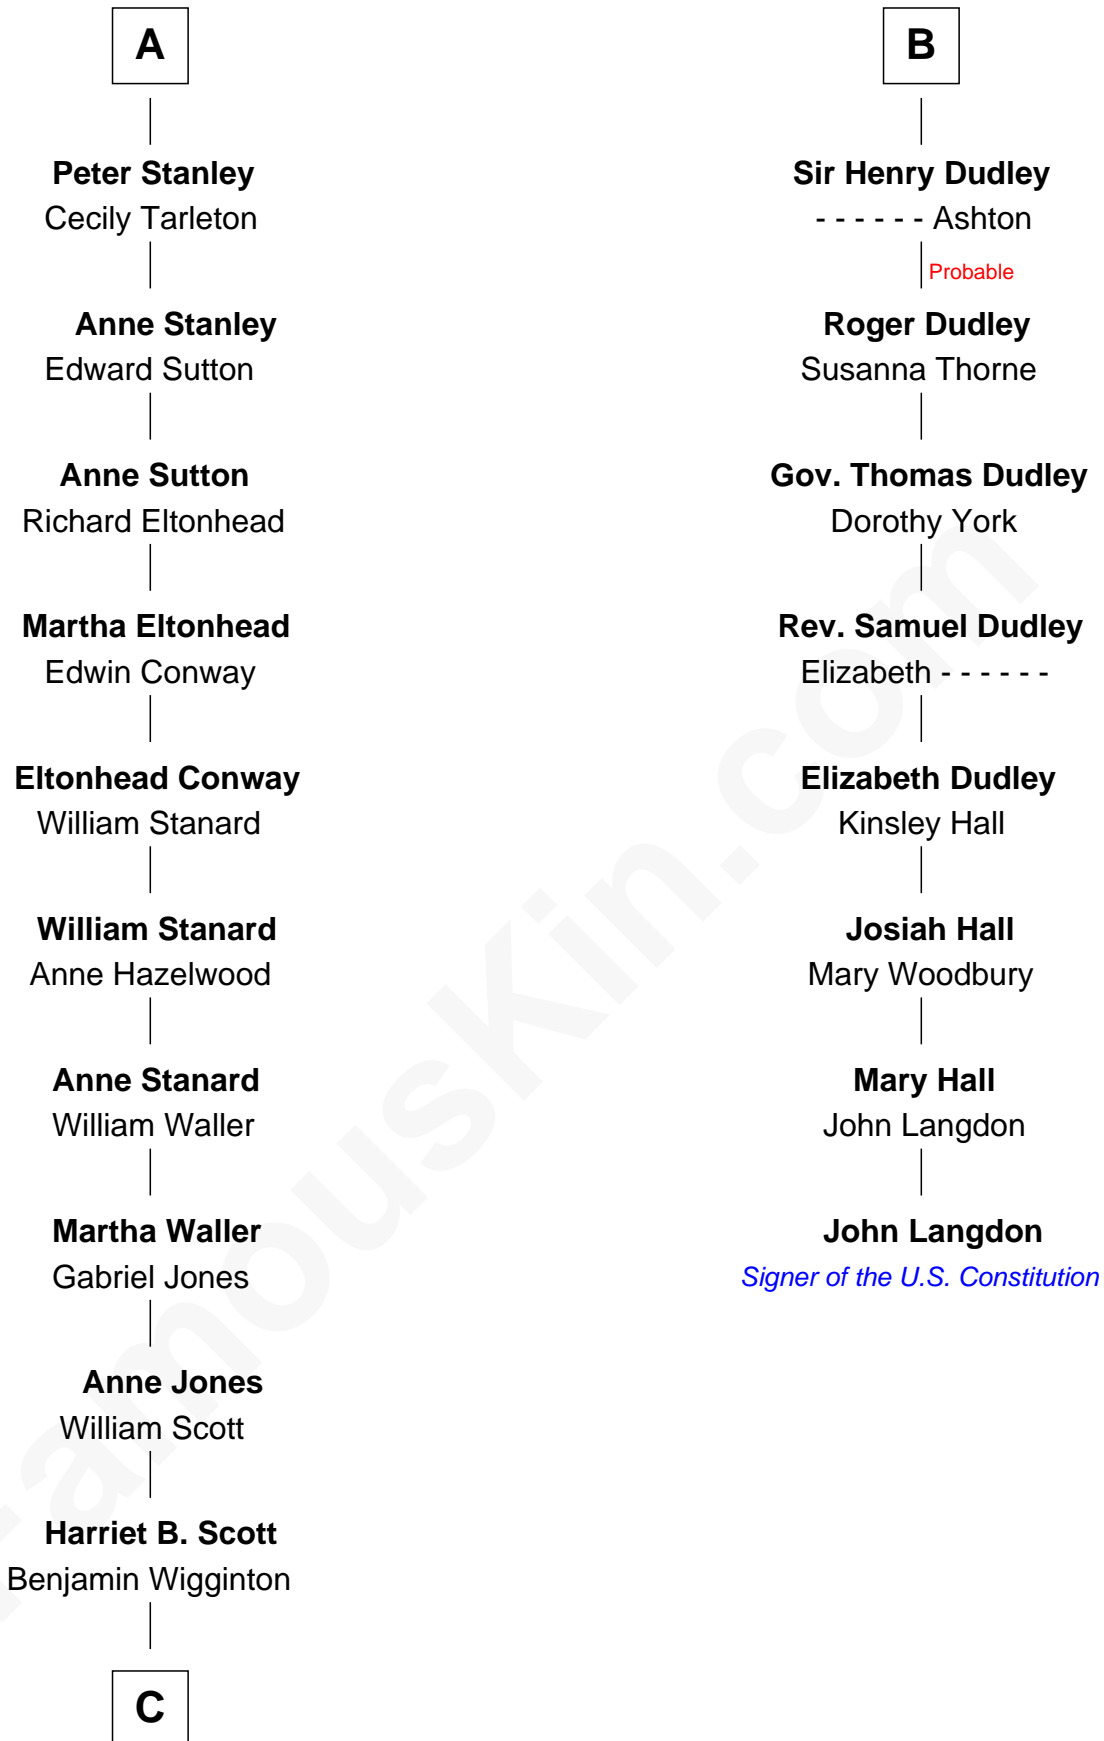

FamousKin.com

Relationship Chart of

Edith (Bolling) Wilson

First Lady of President Woodrow Wilson

14th cousin 5 times removed of

John Langdon

Signer of the U.S. Constitution

C

Anne E. Wigginton

Archibald Bolling

William Holcombe Bolling

Sarah Spiers White

Edith (Bolling) Wilson

First Lady of Woodrow Wilson

FamousKin.com