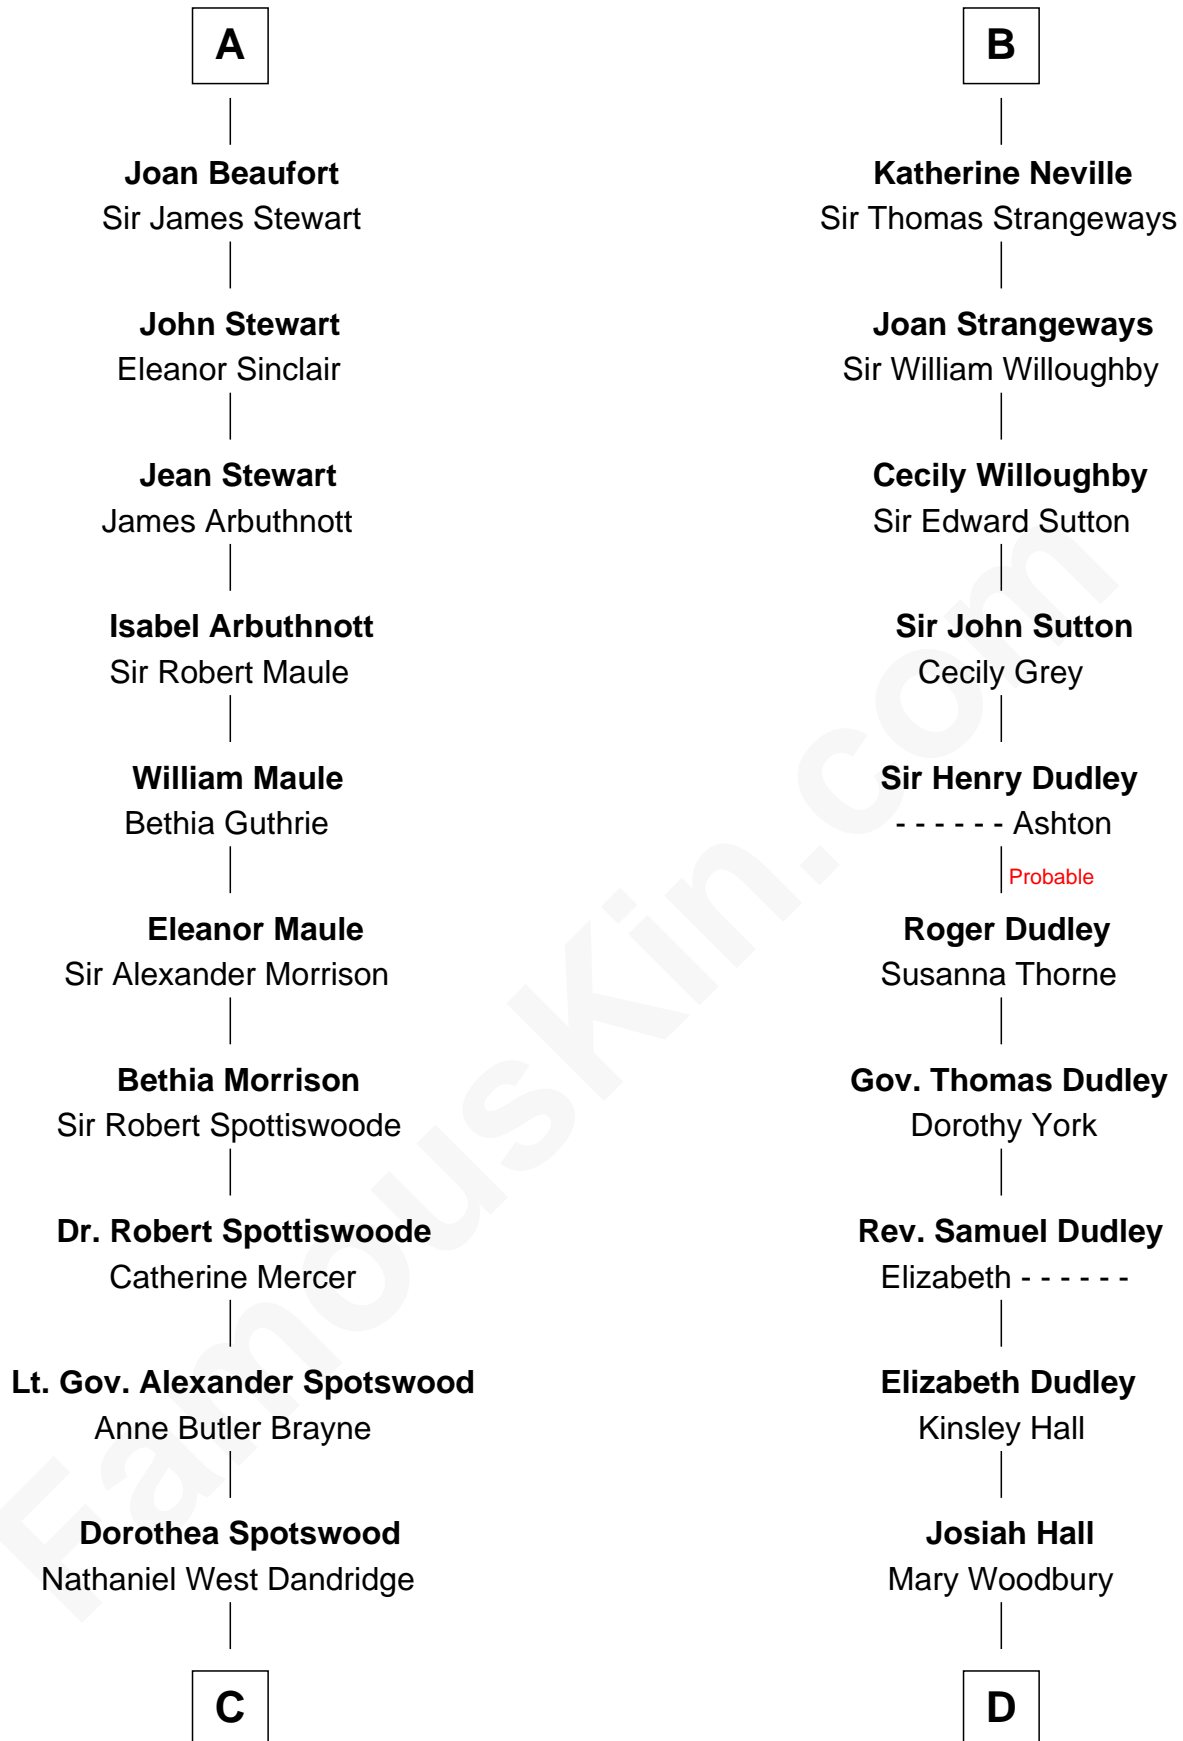

FamousKin.com

Relationship Chart of

Edith (Bolling) Wilson

First Lady of President Woodrow Wilson

18th cousin 3 times removed of

John Langdon

Signer of the U.S. Constitution

Andrew II, King of Hungary

C

Martha Dandridge

Archibald Payne

Catherine Payne

Archibald Bolling

Archibald Bolling

Anne E. Wigginton

William Holcombe Bolling

Sarah Spiers White

Edith (Bolling) Wilson

First Lady of Woodrow Wilson

D

Mary Hall

John Langdon

John Langdon

Signer of the U.S. Constitution