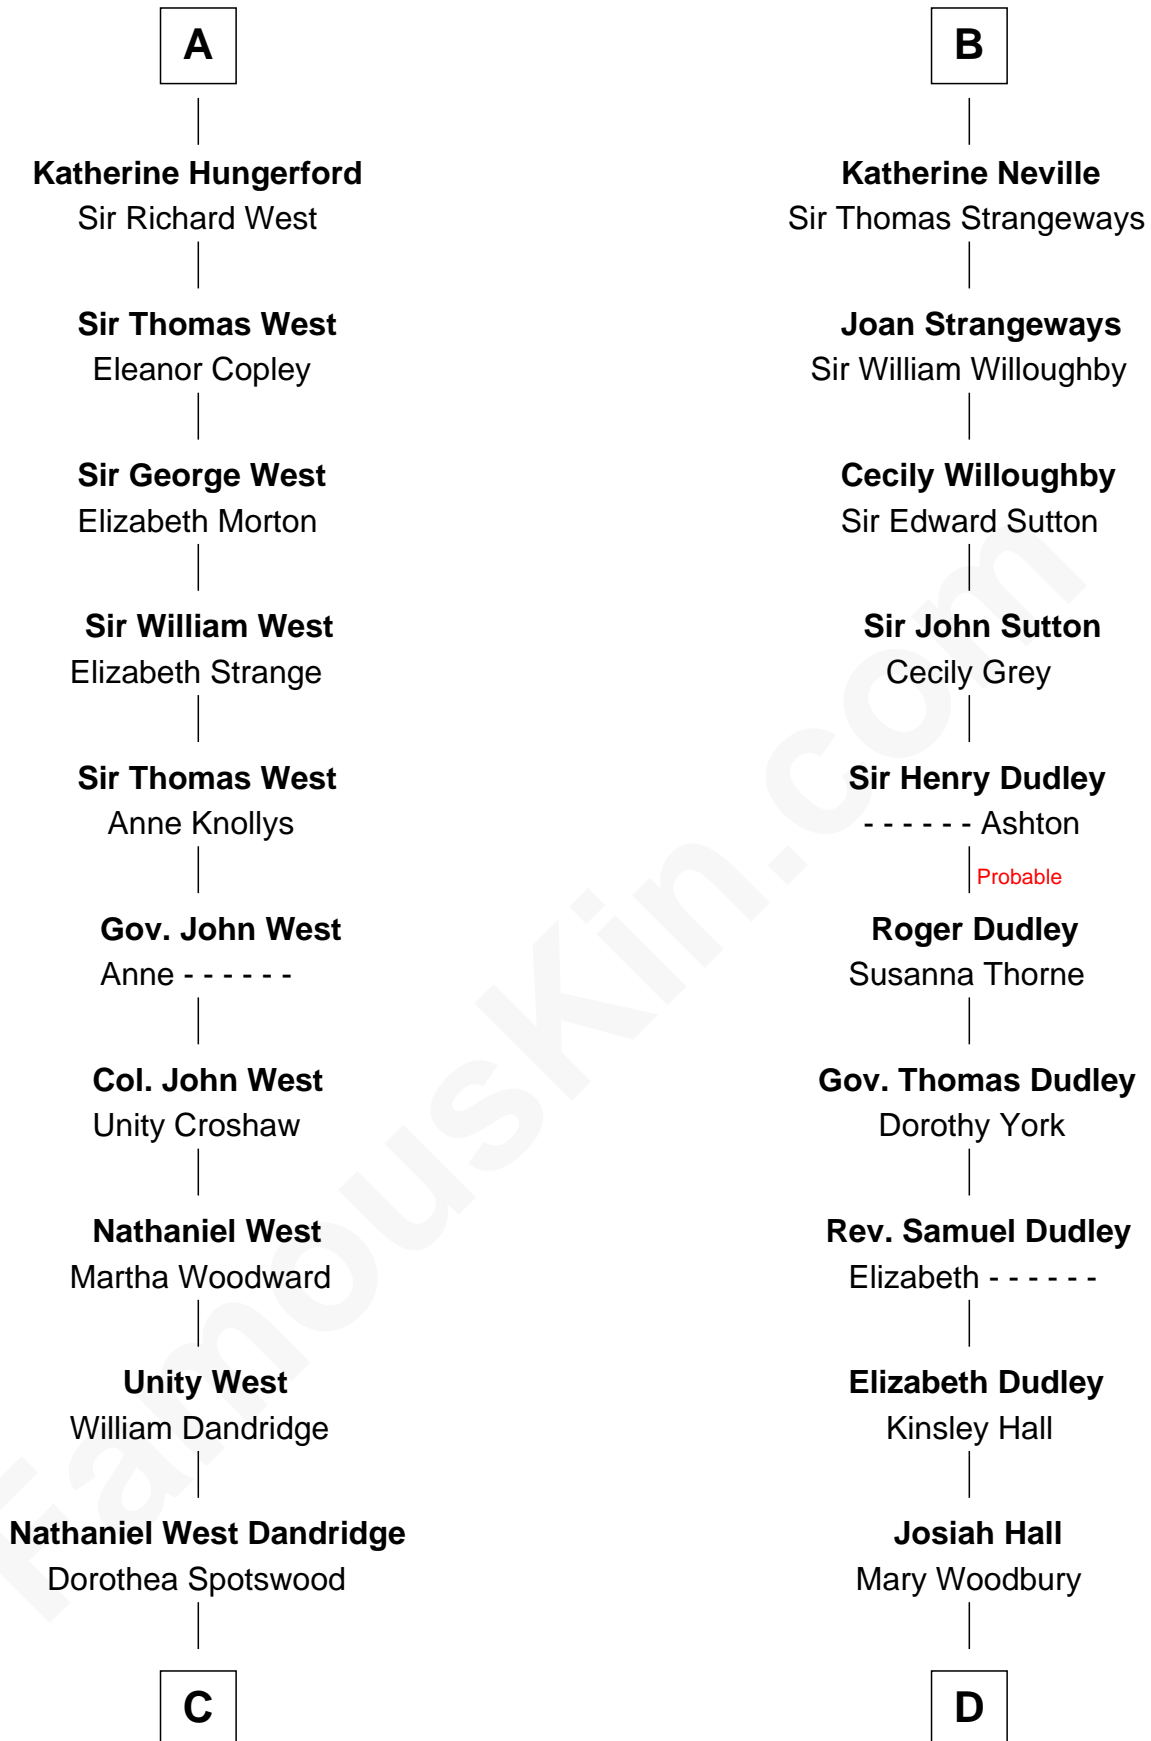

FamousKin.com

Relationship Chart of

Edith (Bolling) Wilson

First Lady of President Woodrow Wilson

18th cousin 3 times removed of

John Langdon

Signer of the U.S. Constitution

C

Martha Dandridge

Archibald Payne

Catherine Payne

Archibald Bolling

Archibald Bolling

Anne E. Wigginton

William Holcombe Bolling

Sarah Spiers White