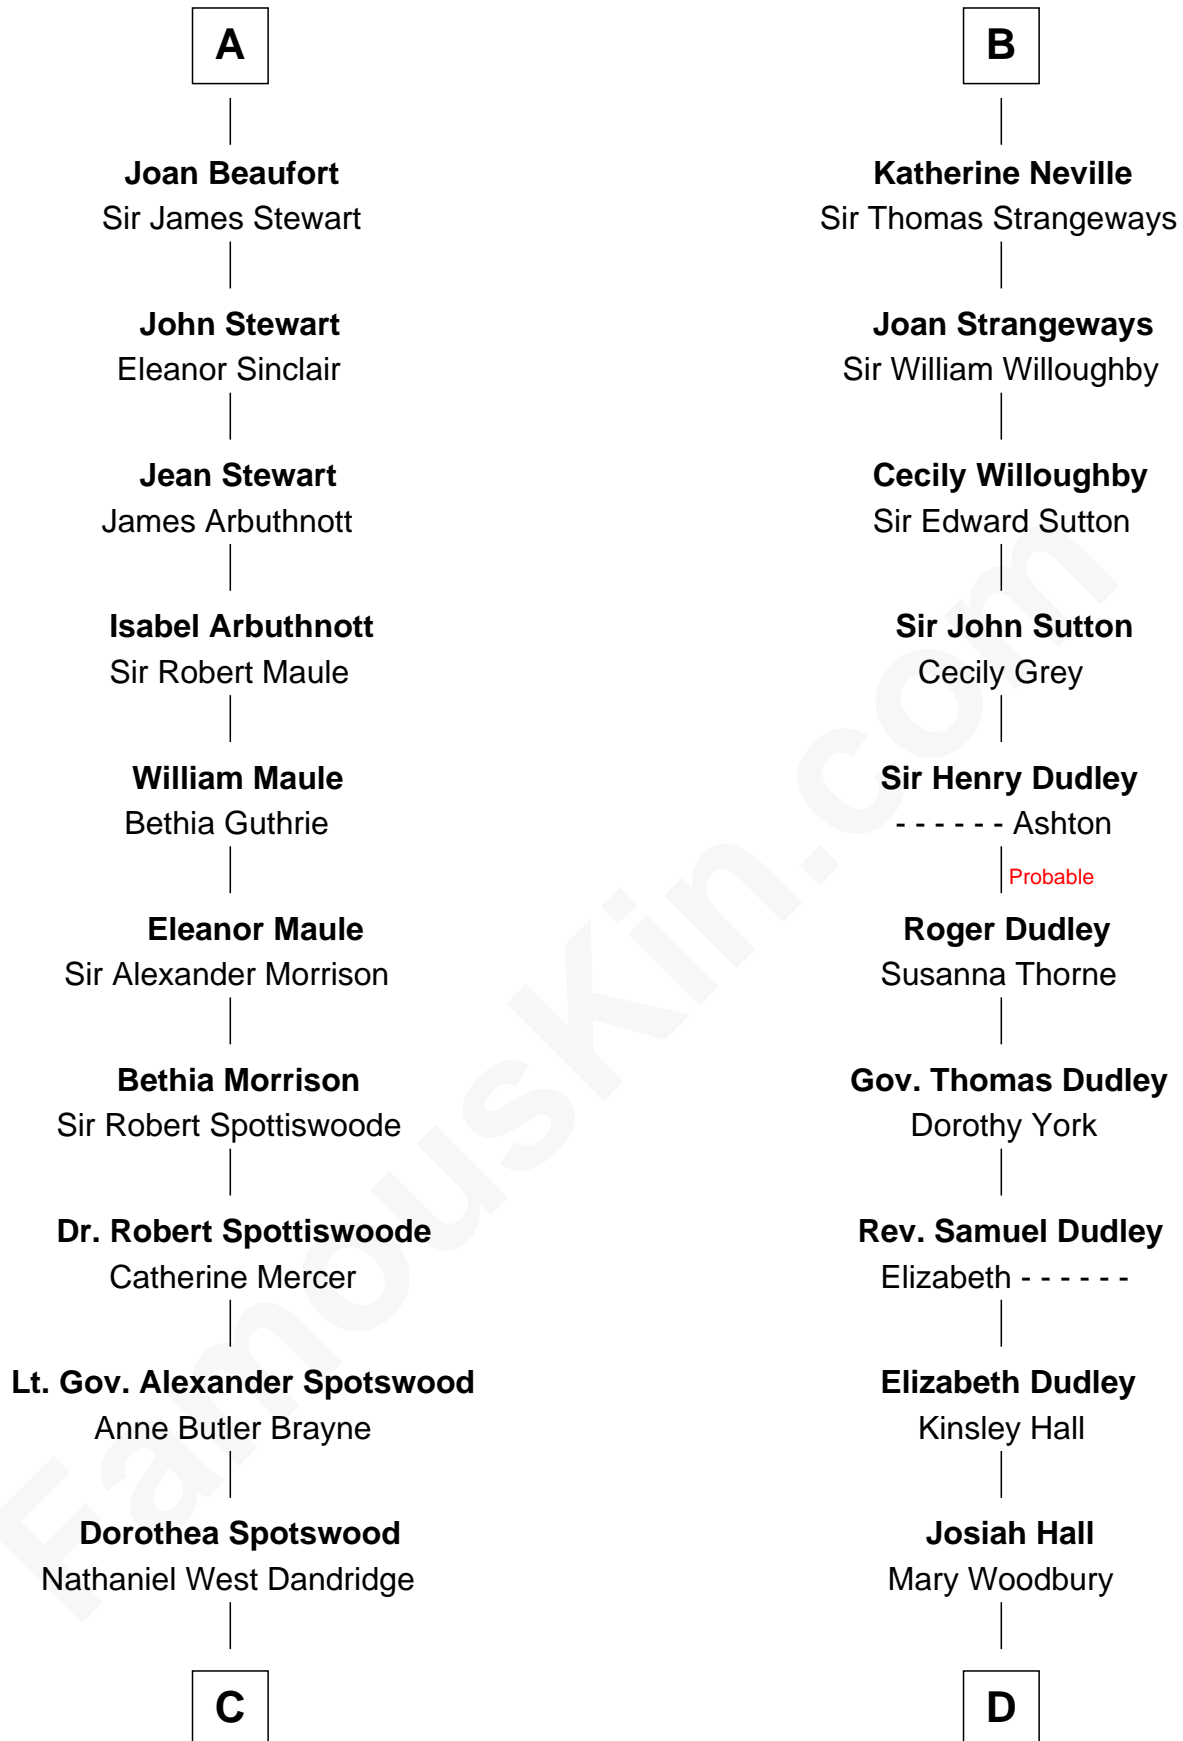

FamousKin.com

Relationship Chart of

Edith (Bolling) Wilson

First Lady of President Woodrow Wilson

18th cousin 3 times removed of

John Langdon

Signer of the U.S. Constitution

C

Martha Dandridge

Archibald Payne

Catherine Payne

Archibald Bolling

Archibald Bolling

Anne E. Wigginton

William Holcombe Bolling

Sarah Spiers White