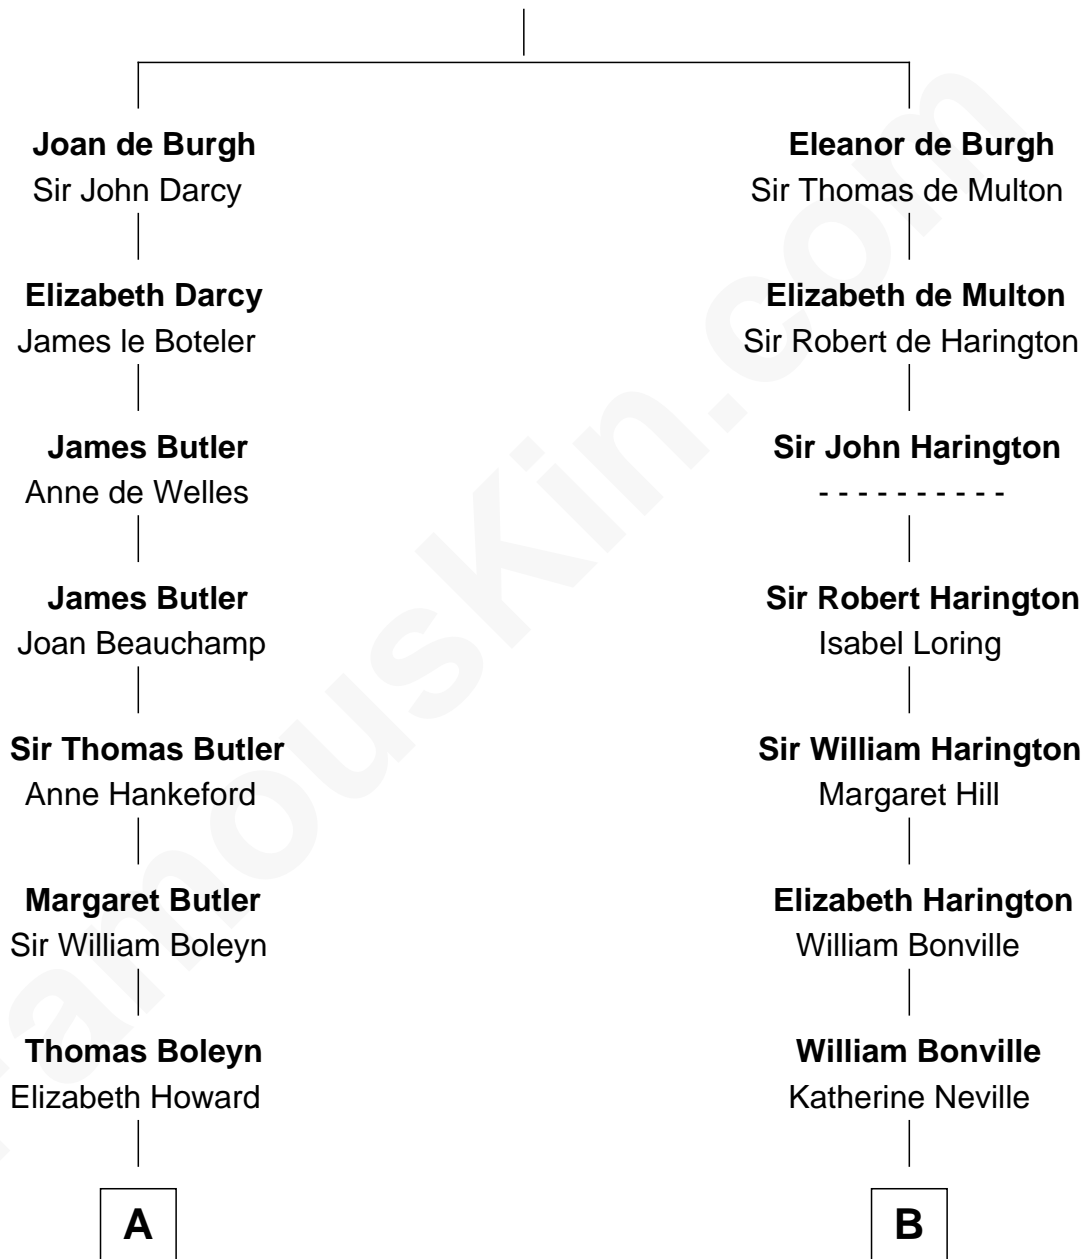

FamousKin.com

Relationship Chart of

Edith (Bolling) Wilson

First Lady of President Woodrow Wilson

16th cousin 3 times removed of

John Langdon

Signer of the U.S. Constitution

Sir Richard de Burgh

Margaret - - - - -

C

—
Archibald Bolling
Anne E. Wigginton

—
William Holcombe Bolling
Sarah Spiers White

—
Edith (Bolling) Wilson
First Lady of Woodrow Wilson

FamousKin.com