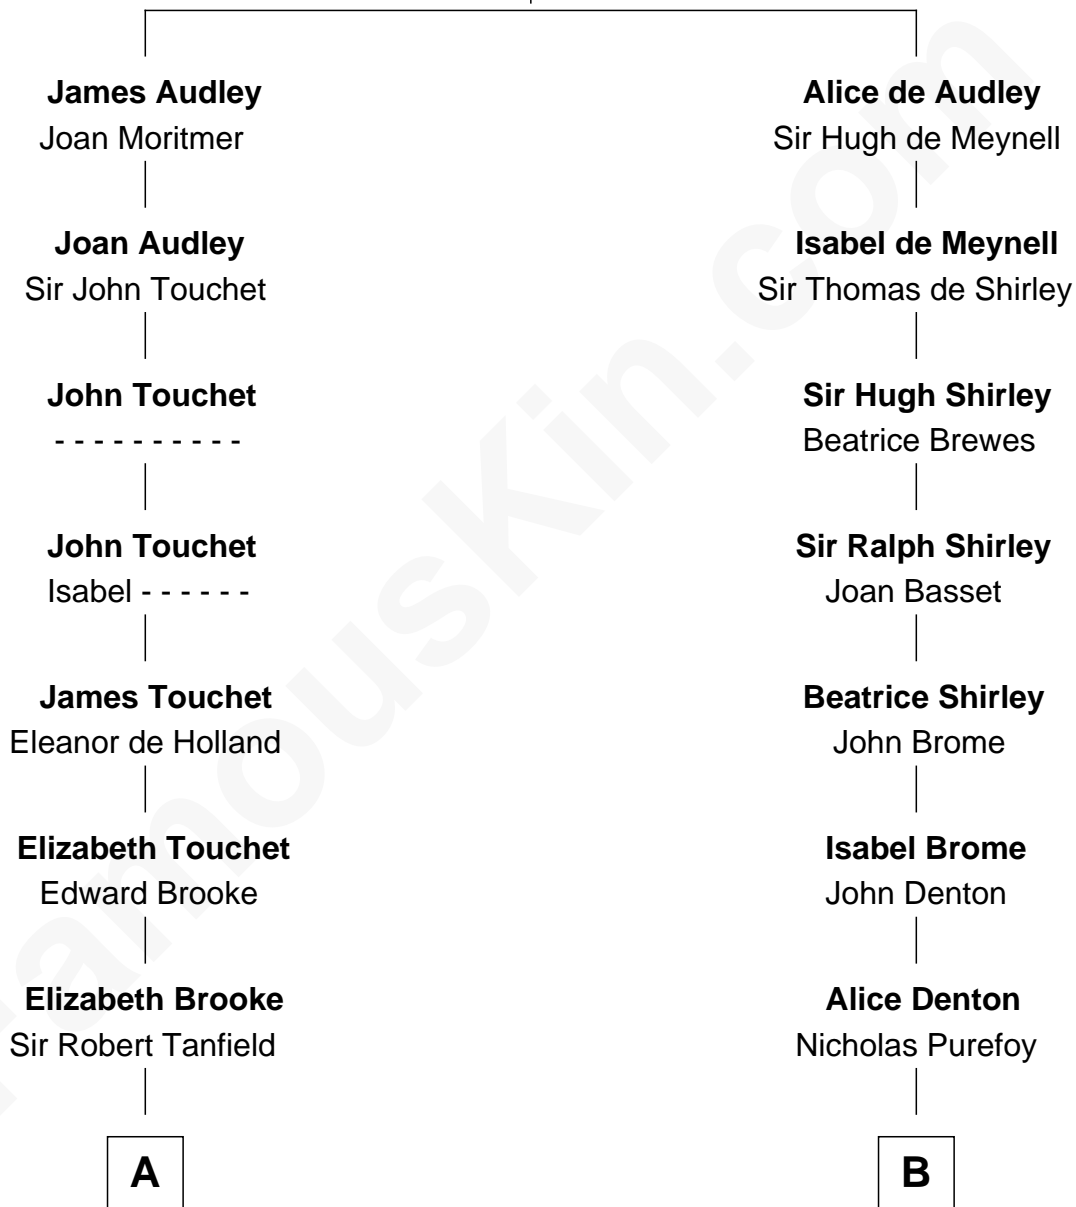

FamousKin.com

Relationship Chart of

Edith (Bolling) Wilson

First Lady of President Woodrow Wilson

15th cousin 6 times removed of

John Langdon

Signer of the U.S. Constitution

Sir Nicholas Audley

Joan Martin

C

—
Mary Jefferson

John Bolling

—
Archibald Bolling

Catherine Payne

—
Archibald Bolling

Anne E. Wigginton

—
William Holcombe Bolling

Sarah Spiers White

—
Edith (Bolling) Wilson

First Lady of Woodrow Wilson