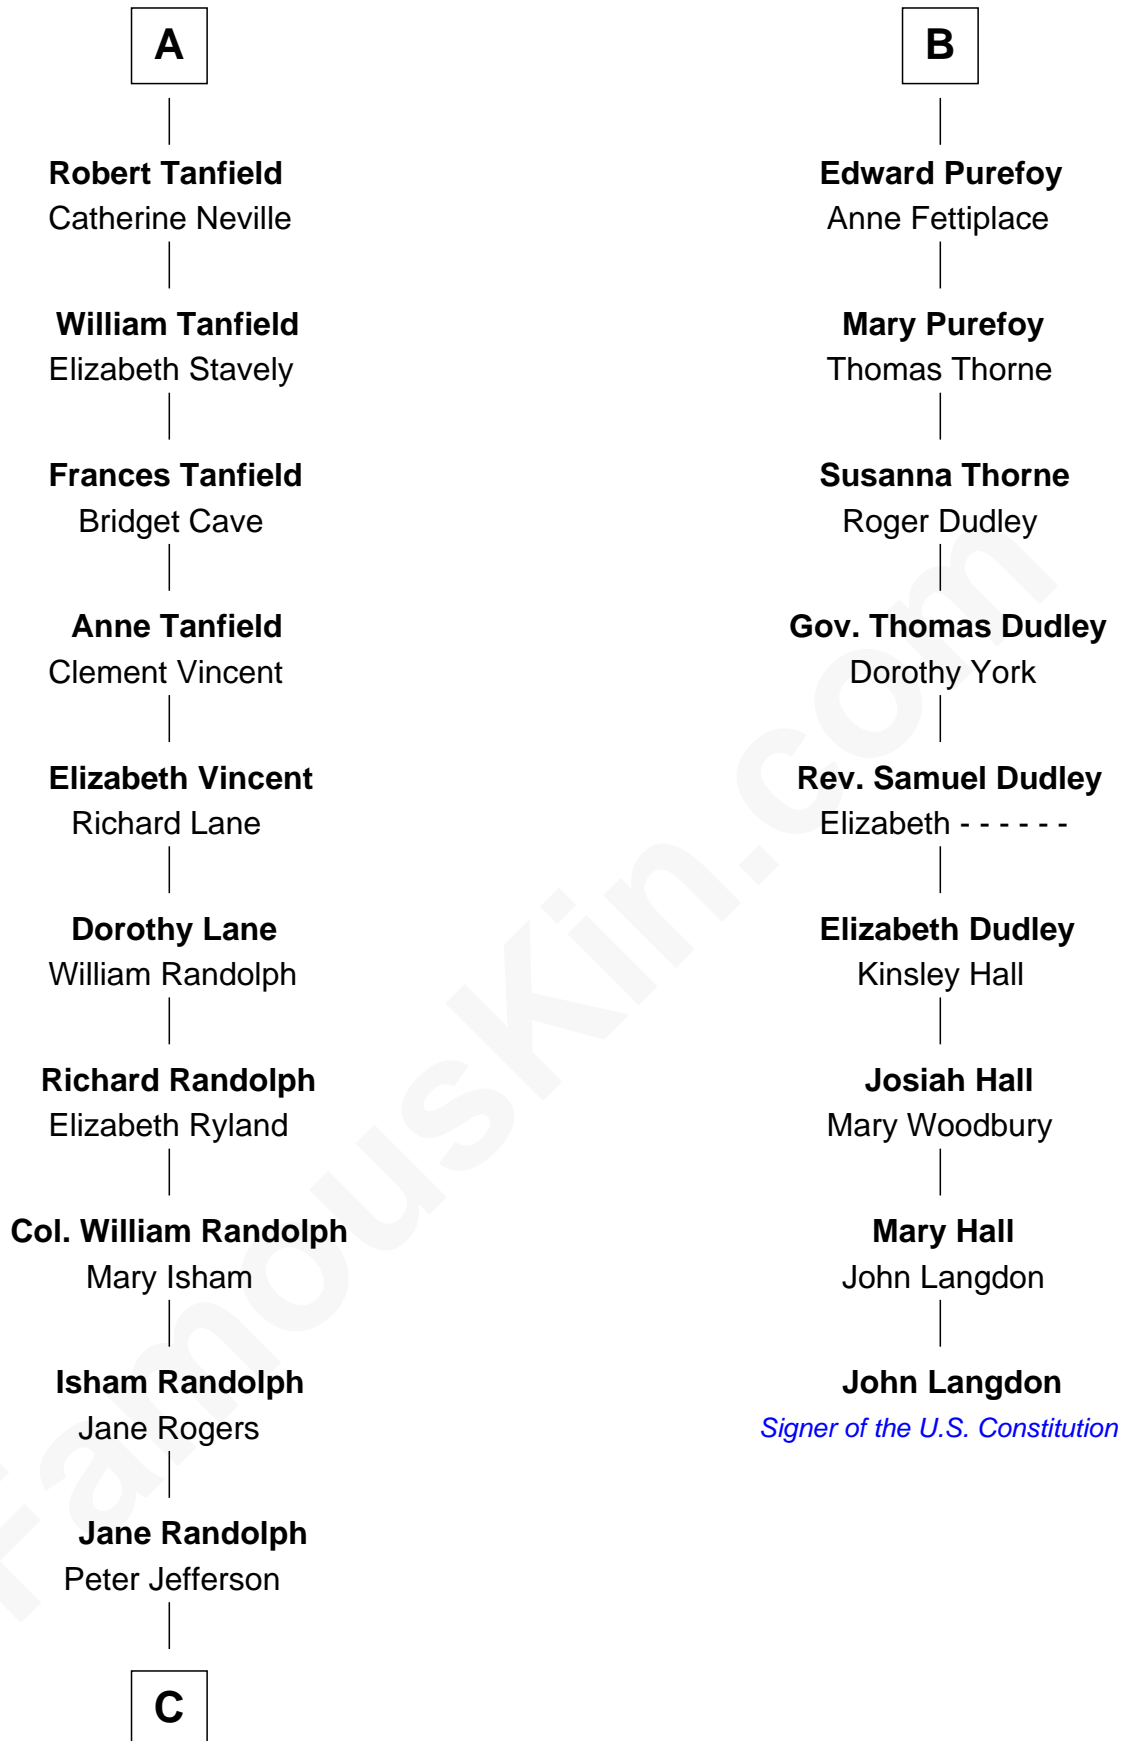

FamousKin.com

Relationship Chart of

Edith (Bolling) Wilson

First Lady of President Woodrow Wilson

15th cousin 6 times removed of

John Langdon

Signer of the U.S. Constitution

Sir Nicholas Audley

Joan Martin

C

—
Mary Jefferson

John Bolling

—
Archibald Bolling

Catherine Payne

—
Archibald Bolling

Anne E. Wigginton