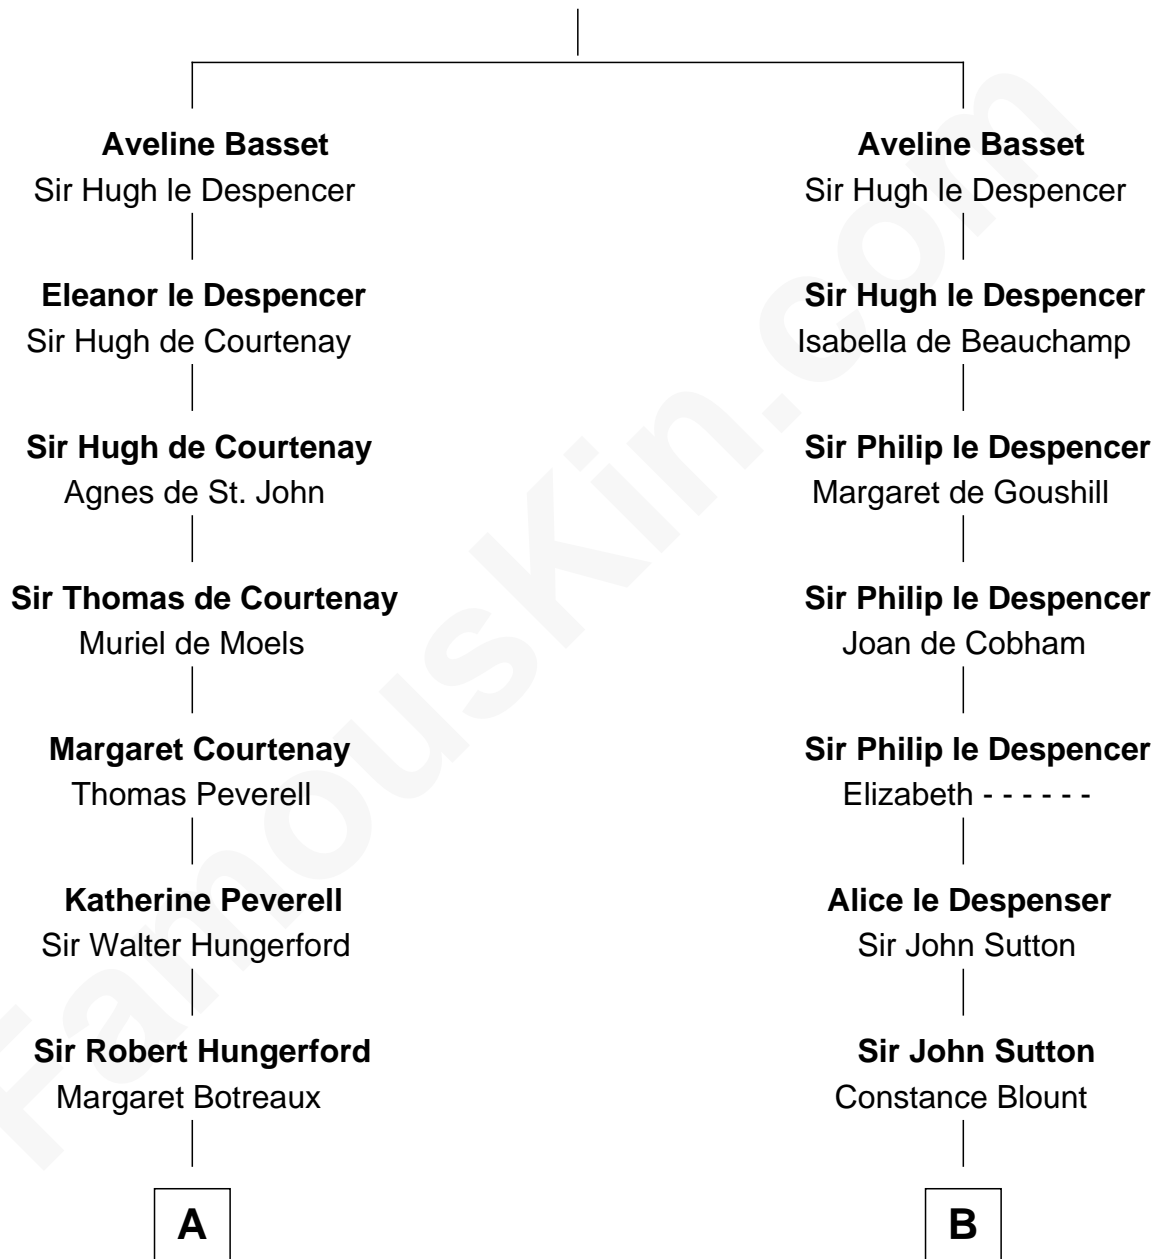

FamousKin.com

Relationship Chart of

Edith (Bolling) Wilson

First Lady of President Woodrow Wilson

18th cousin 3 times removed of

John Langdon

Signer of the U.S. Constitution

Sir Philip Basset

C

Martha Dandridge

Archibald Payne

Catherine Payne

Archibald Bolling

Archibald Bolling

Anne E. Wigginton

William Holcombe Bolling

Sarah Spiers White

Edith (Bolling) Wilson

First Lady of Woodrow Wilson

D

Mary Hall

John Langdon

John Langdon

Signer of the U.S. Constitution