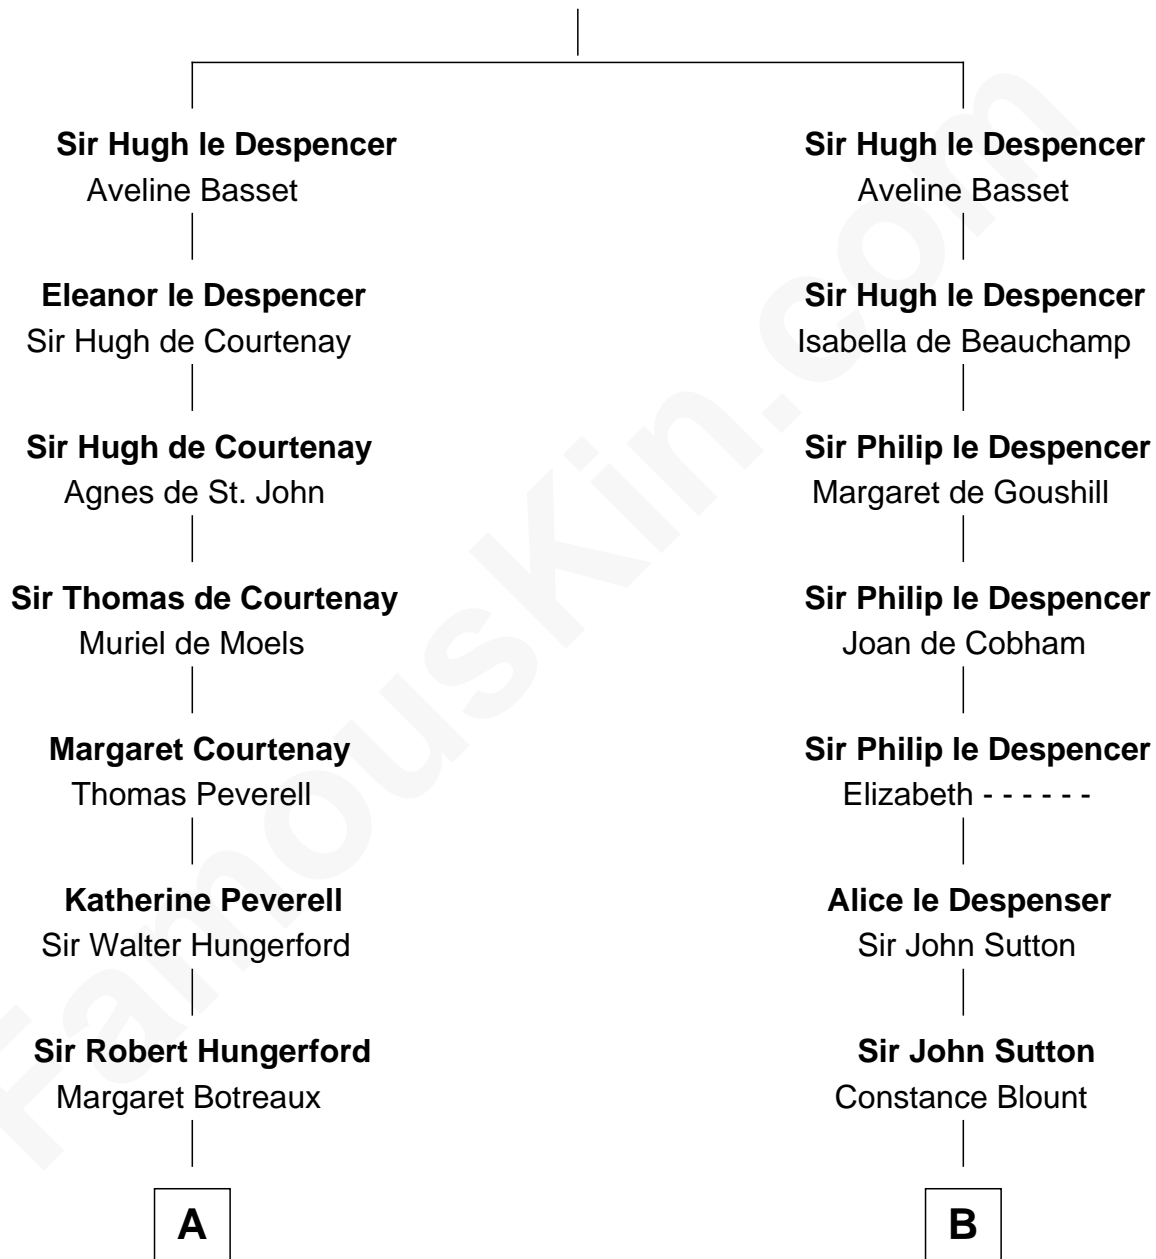

FamousKin.com

Relationship Chart of

Edith (Bolling) Wilson

First Lady of President Woodrow Wilson

18th cousin 3 times removed of

John Langdon

Signer of the U.S. Constitution

Sir Hugh le Despencer

C

Martha Dandridge

Archibald Payne

Catherine Payne

Archibald Bolling

Archibald Bolling

Anne E. Wigginton

William Holcombe Bolling

Sarah Spiers White

Edith (Bolling) Wilson

First Lady of Woodrow Wilson

D

Mary Hall

John Langdon

John Langdon

Signer of the U.S. Constitution