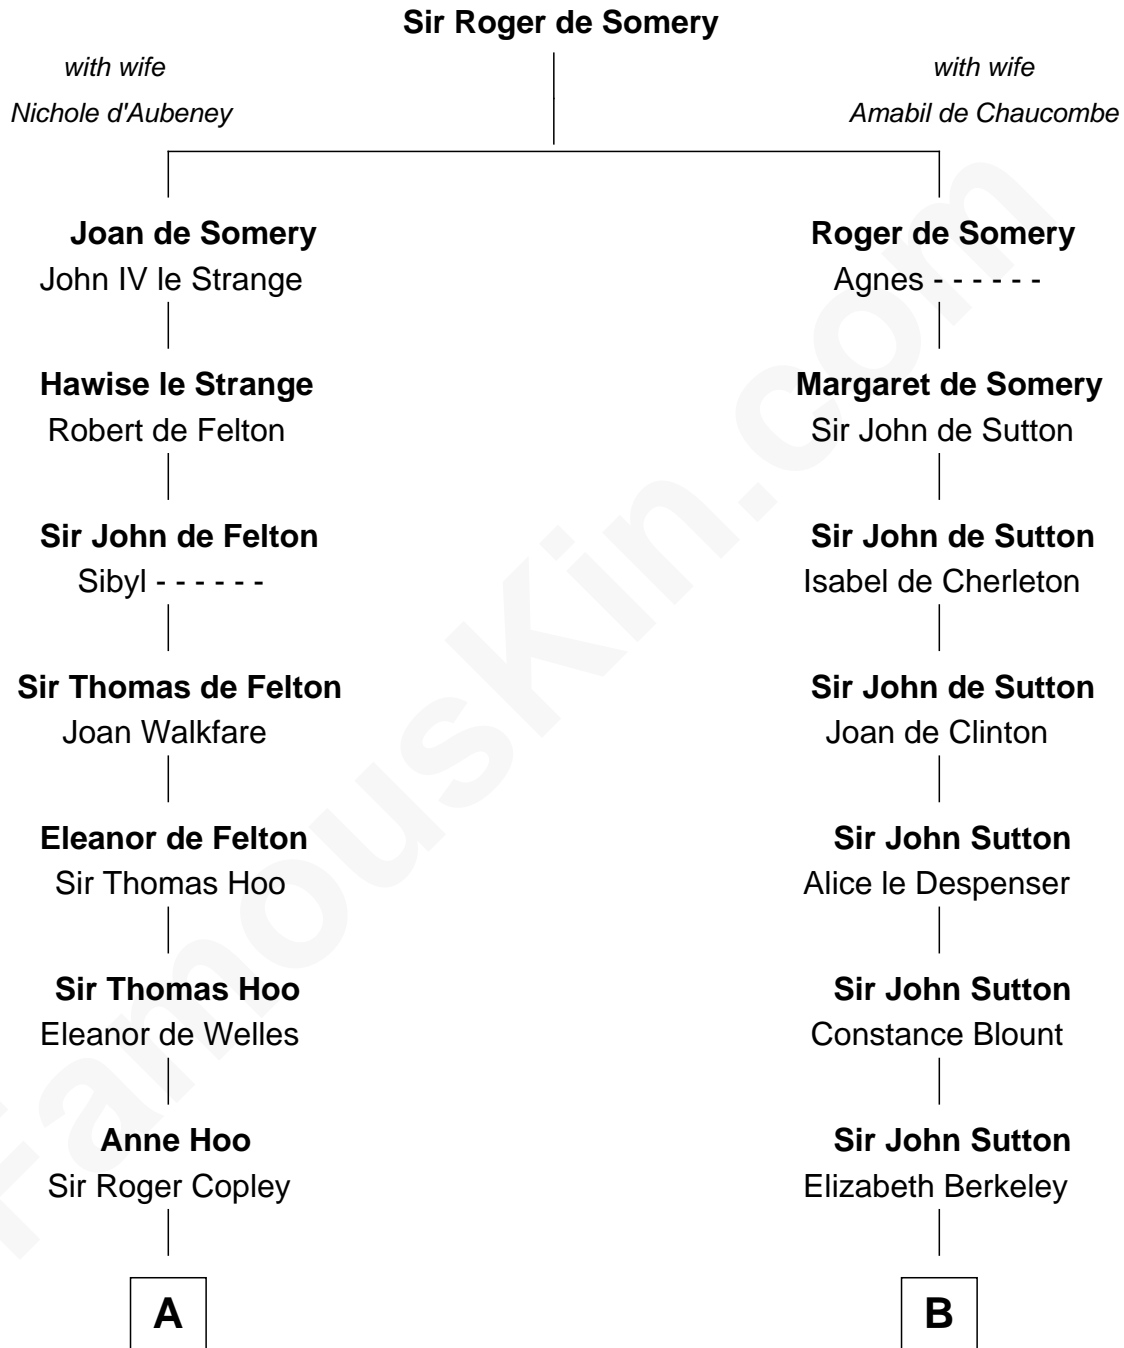

FamousKin.com

Relationship Chart of

Edith (Bolling) Wilson

First Lady of President Woodrow Wilson

20th cousin 1 time removed of

Louis Auchincloss

Author

C

Catherine Payne

Archibald Bolling

Archibald Bolling

Anne E. Wigginton

William Holcombe Bolling

Sarah Spiers White

Edith (Bolling) Wilson

First Lady of Woodrow Wilson