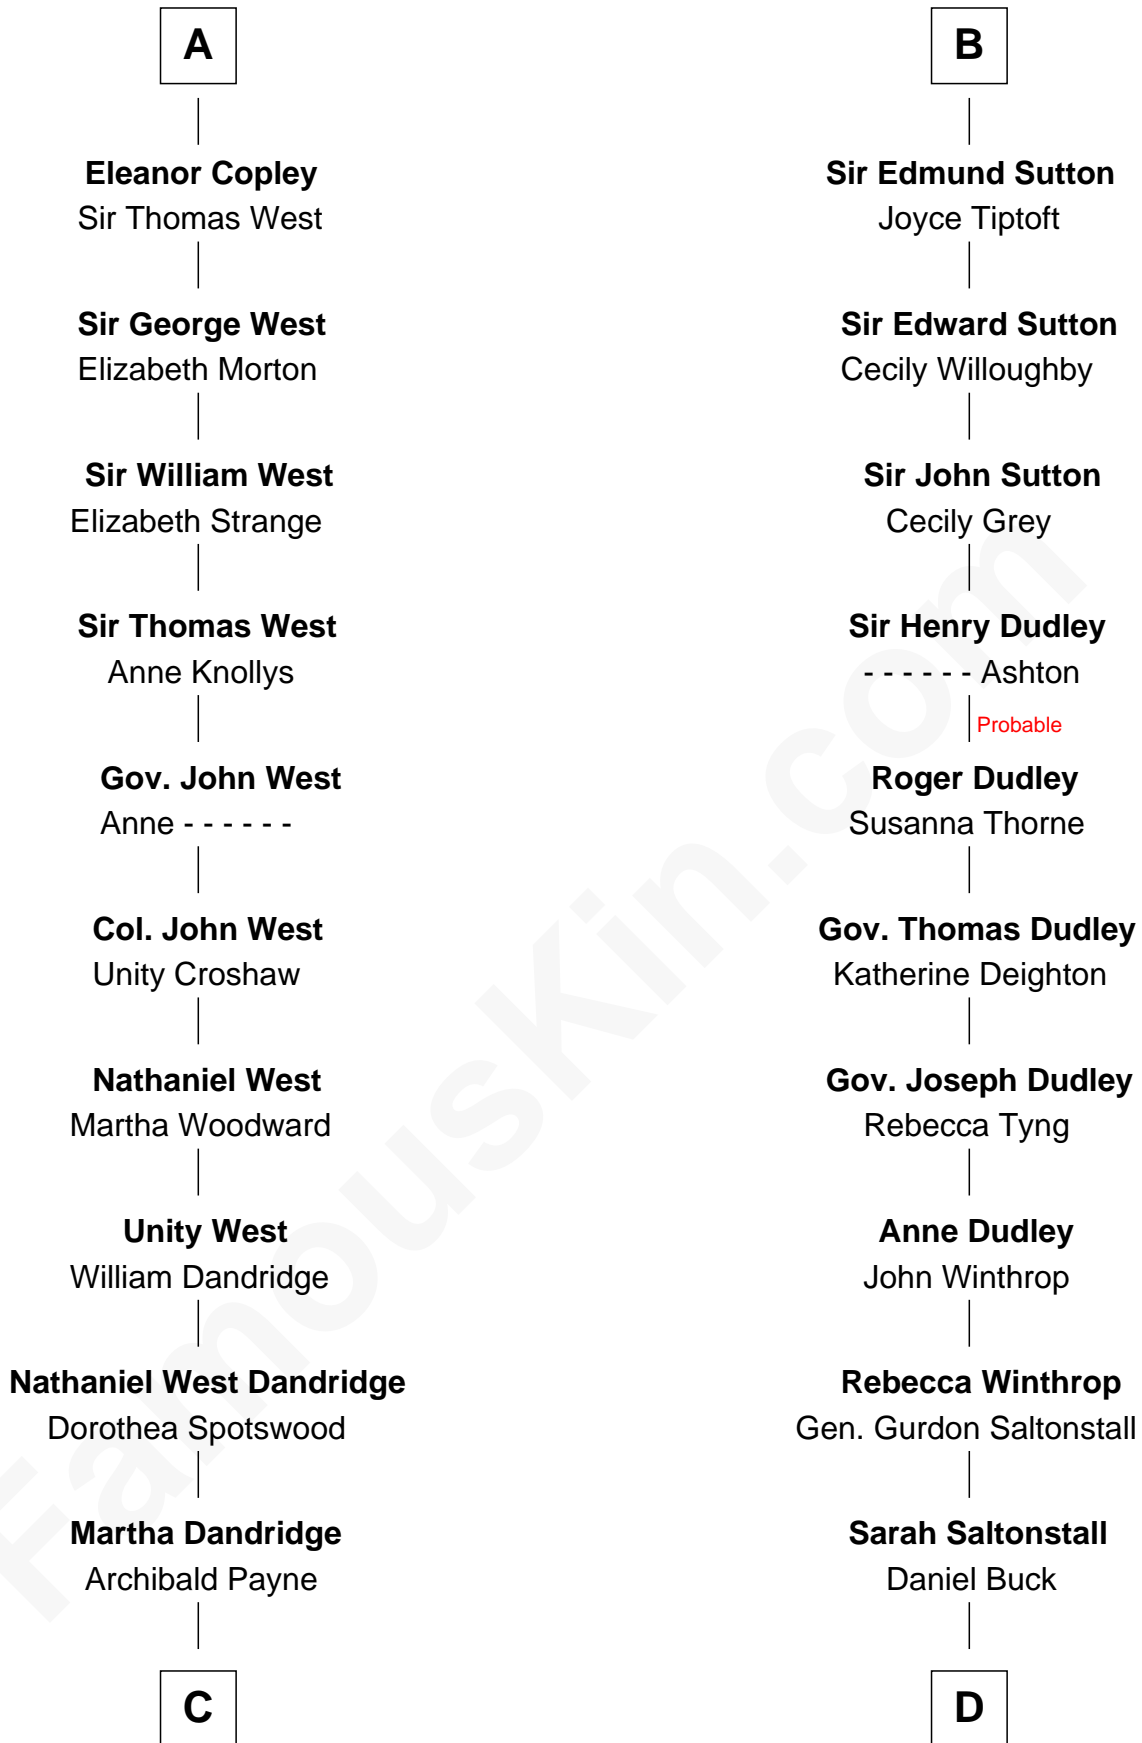

FamousKin.com

Relationship Chart of

Edith (Bolling) Wilson

First Lady of President Woodrow Wilson

20th cousin 1 time removed of

Louis Auchincloss

Author

C

Catherine Payne

Archibald Bolling

Archibald Bolling

Anne E. Wigginton

William Holcombe Bolling

Sarah Spiers White

Edith (Bolling) Wilson

First Lady of Woodrow Wilson

D

Gurdon Buck

Susannah Mainwaring

Elizabeth Buck

John Auchincloss

John Winthrop Auchincloss

Joanna Hone Russell

Joseph Howland Auchincloss