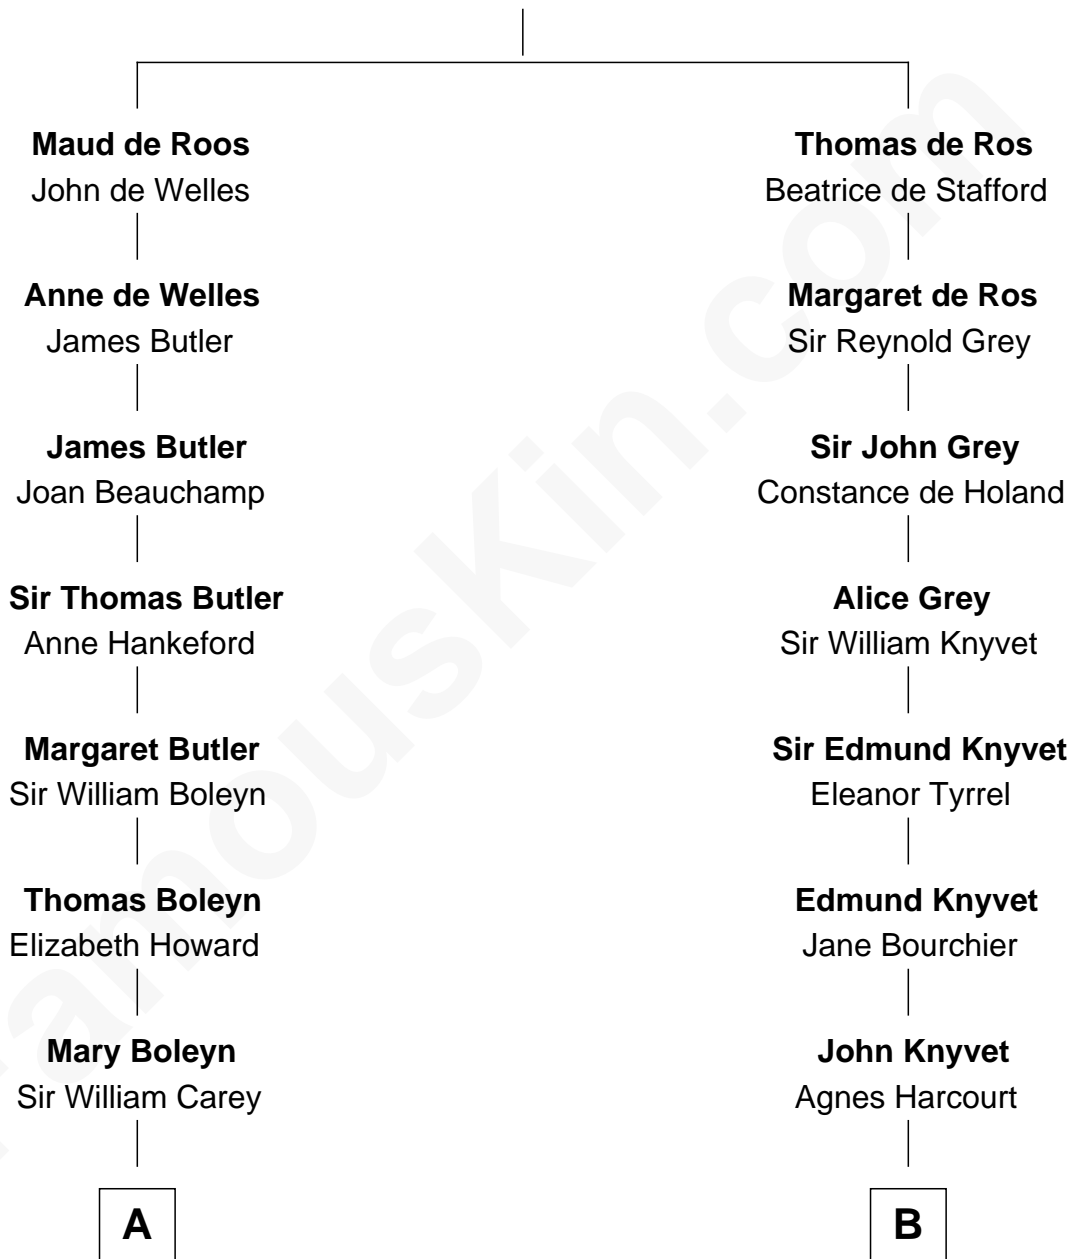

FamousKin.com

Relationship Chart of

Edith (Bolling) Wilson

First Lady of President Woodrow Wilson

18th cousin of

Louis Auchincloss

Author

Sir William de Ros
Margery de Badlesmere

C

William Holcombe Bolling

Sarah Spiers White

Edith (Bolling) Wilson

First Lady of Woodrow Wilson

D

Joseph Howland Auchincloss

Priscilla Dixon Stanton

Louis Auchincloss

Author

FamousKin.com