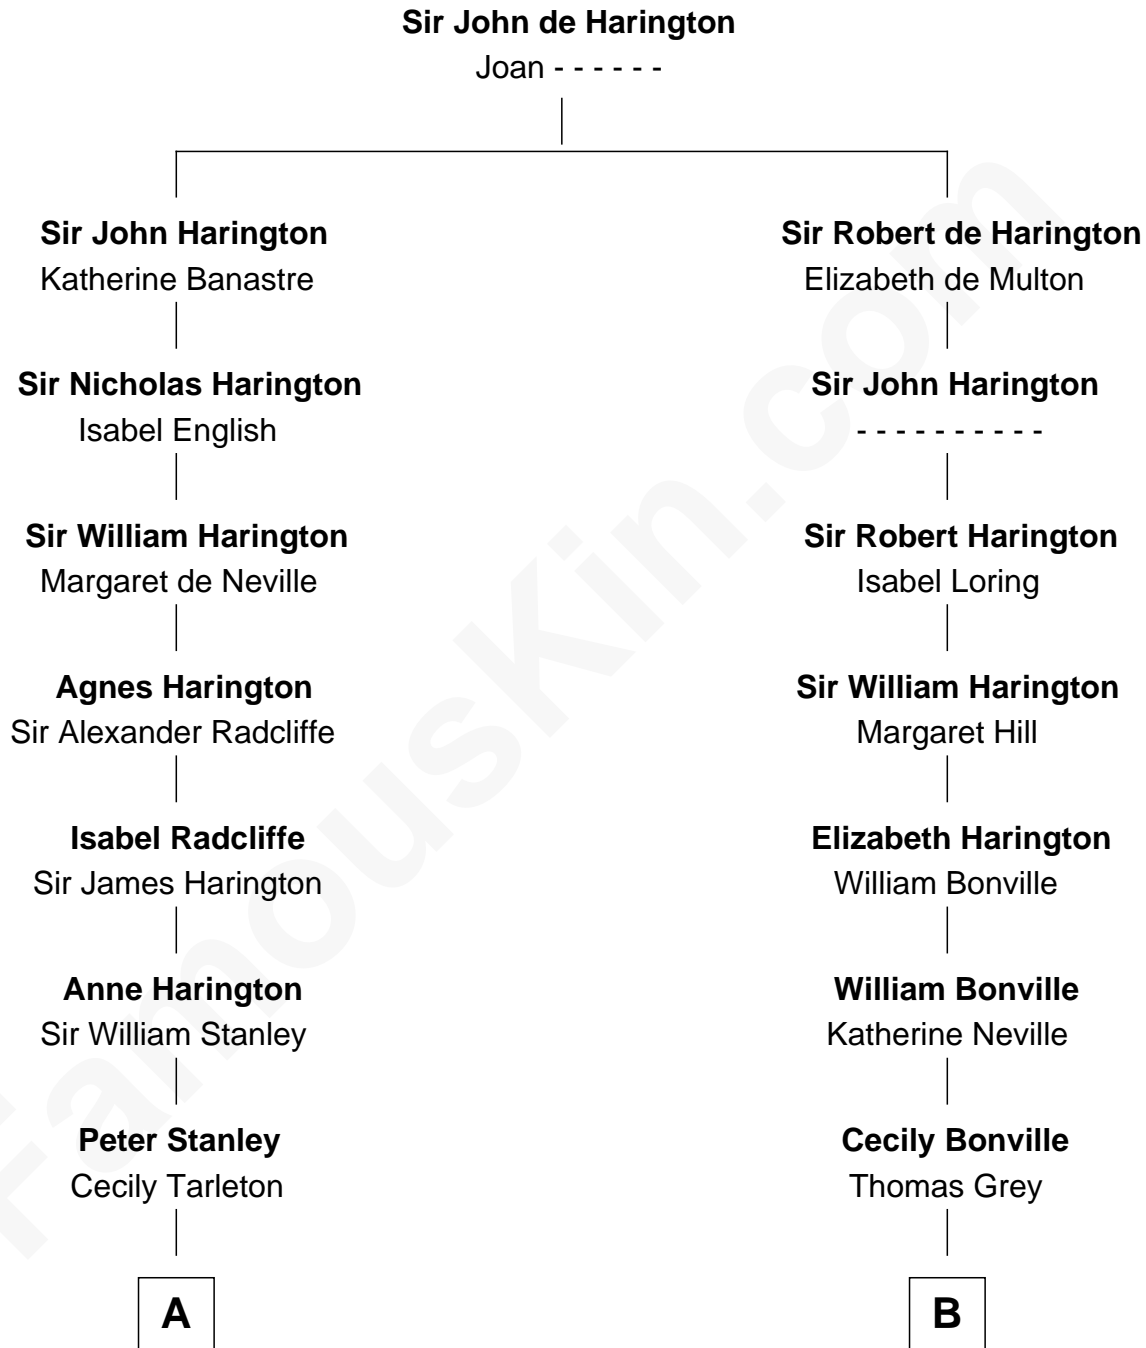

FamousKin.com

Relationship Chart of

Edith (Bolling) Wilson

First Lady of President Woodrow Wilson

18th cousin 1 time removed of

Louis Auchincloss

Author

C

William Holcombe Bolling

Sarah Spiers White

Edith (Bolling) Wilson

First Lady of Woodrow Wilson

D

John Winthrop Auchincloss

Joanna Hone Russell

Joseph Howland Auchincloss