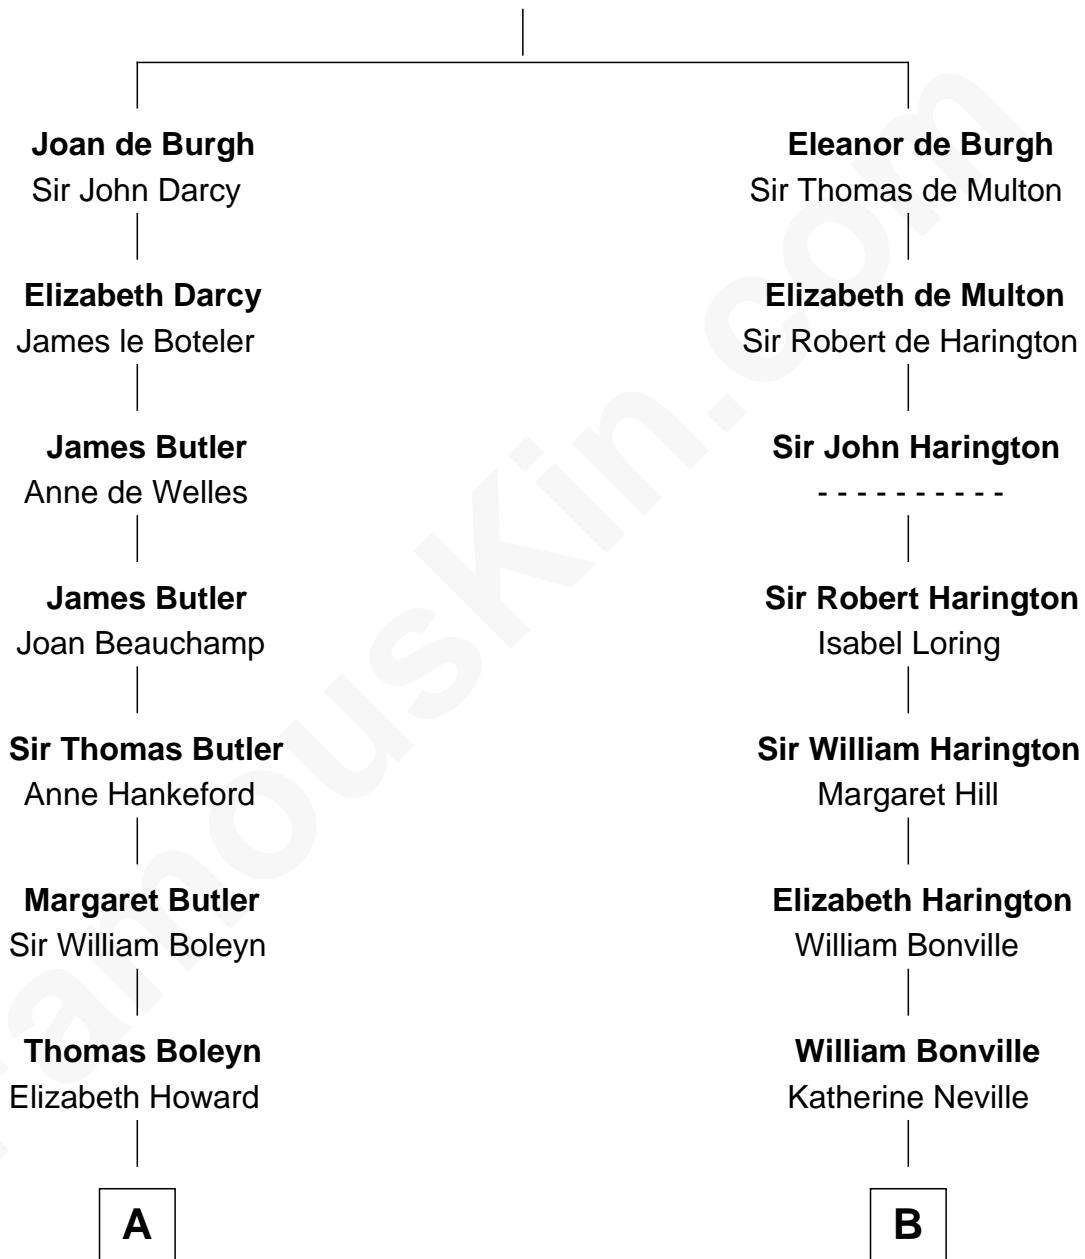

FamousKin.com

Relationship Chart of

Edith (Bolling) Wilson

First Lady of President Woodrow Wilson

19th cousin 1 time removed of

Louis Auchincloss

Author

Sir Richard de Burgh

Margaret - - - - -

C

Archibald Bolling
Anne E. Wigginton

William Holcombe Bolling
Sarah Spiers White

Edith (Bolling) Wilson
First Lady of Woodrow Wilson

D

Elizabeth Buck
John Auchincloss

John Winthrop Auchincloss
Joanna Hone Russell