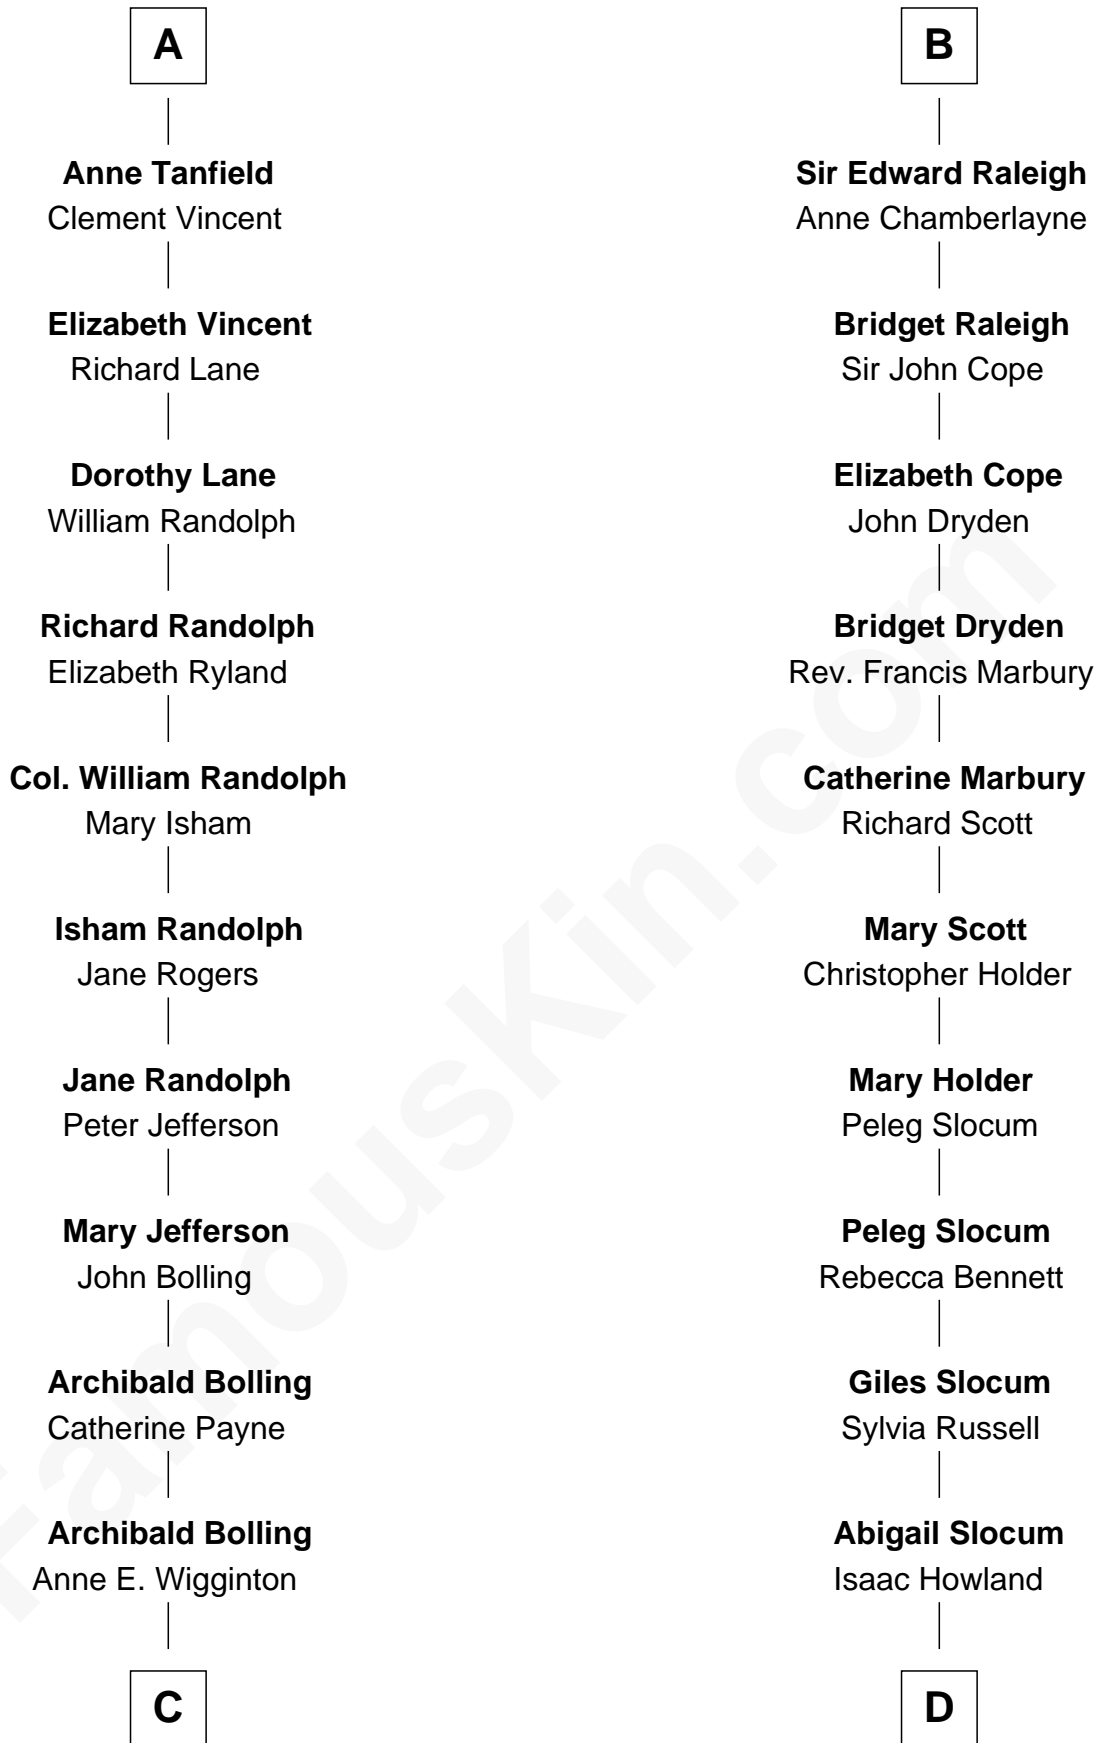

FamousKin.com

Relationship Chart of

Edith (Bolling) Wilson

First Lady of President Woodrow Wilson

18th cousin 1 time removed of

Hetty Green

"The Witch of Wall Street"

Sir Hugh I de Audley

Elizabeth Greene
William Raleigh

Sir Edward Raleigh
Margaret Verney

B

C

William Holcombe Bolling

Sarah Spiers White

Edith (Bolling) Wilson

First Lady of Woodrow Wilson