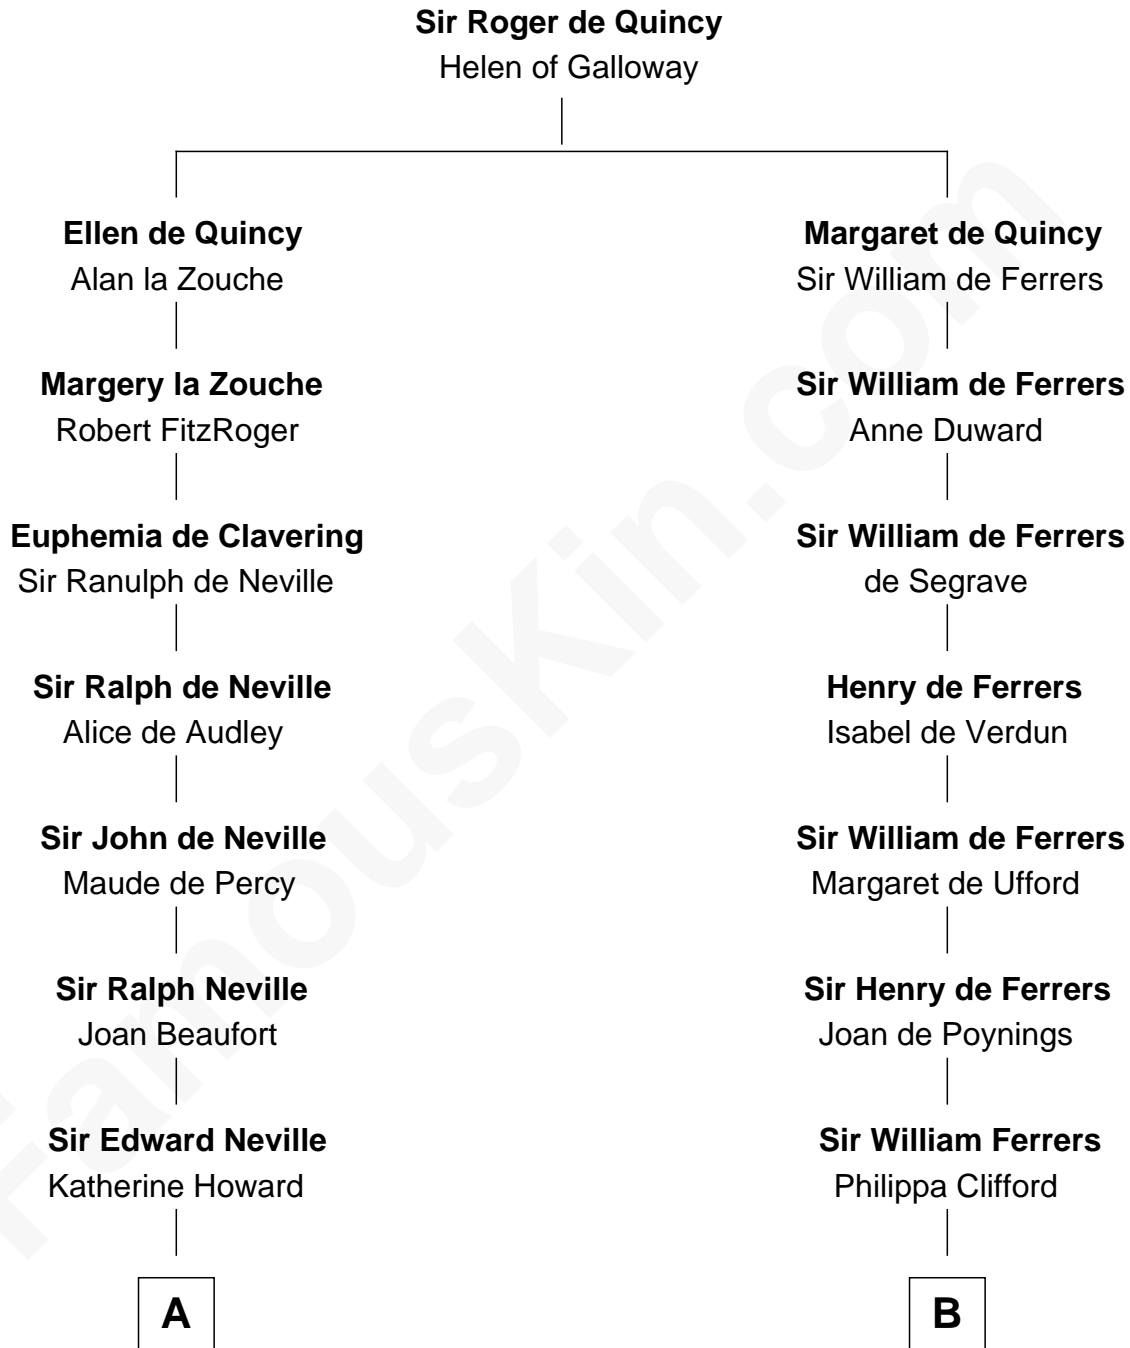

## Relationship Chart of

### Edith (Bolling) Wilson

*First Lady of President Woodrow Wilson*

20th cousin 1 time removed of

**Hetty Green**

*"The Witch of Wall Street"*

**C**

**Mary Jefferson**

John Bolling

**Archibald Bolling**

Catherine Payne

**Archibald Bolling**

Anne E. Wigginton

**William Holcombe Bolling**

Sarah Spiers White

**Edith (Bolling) Wilson**

*First Lady of Woodrow Wilson*