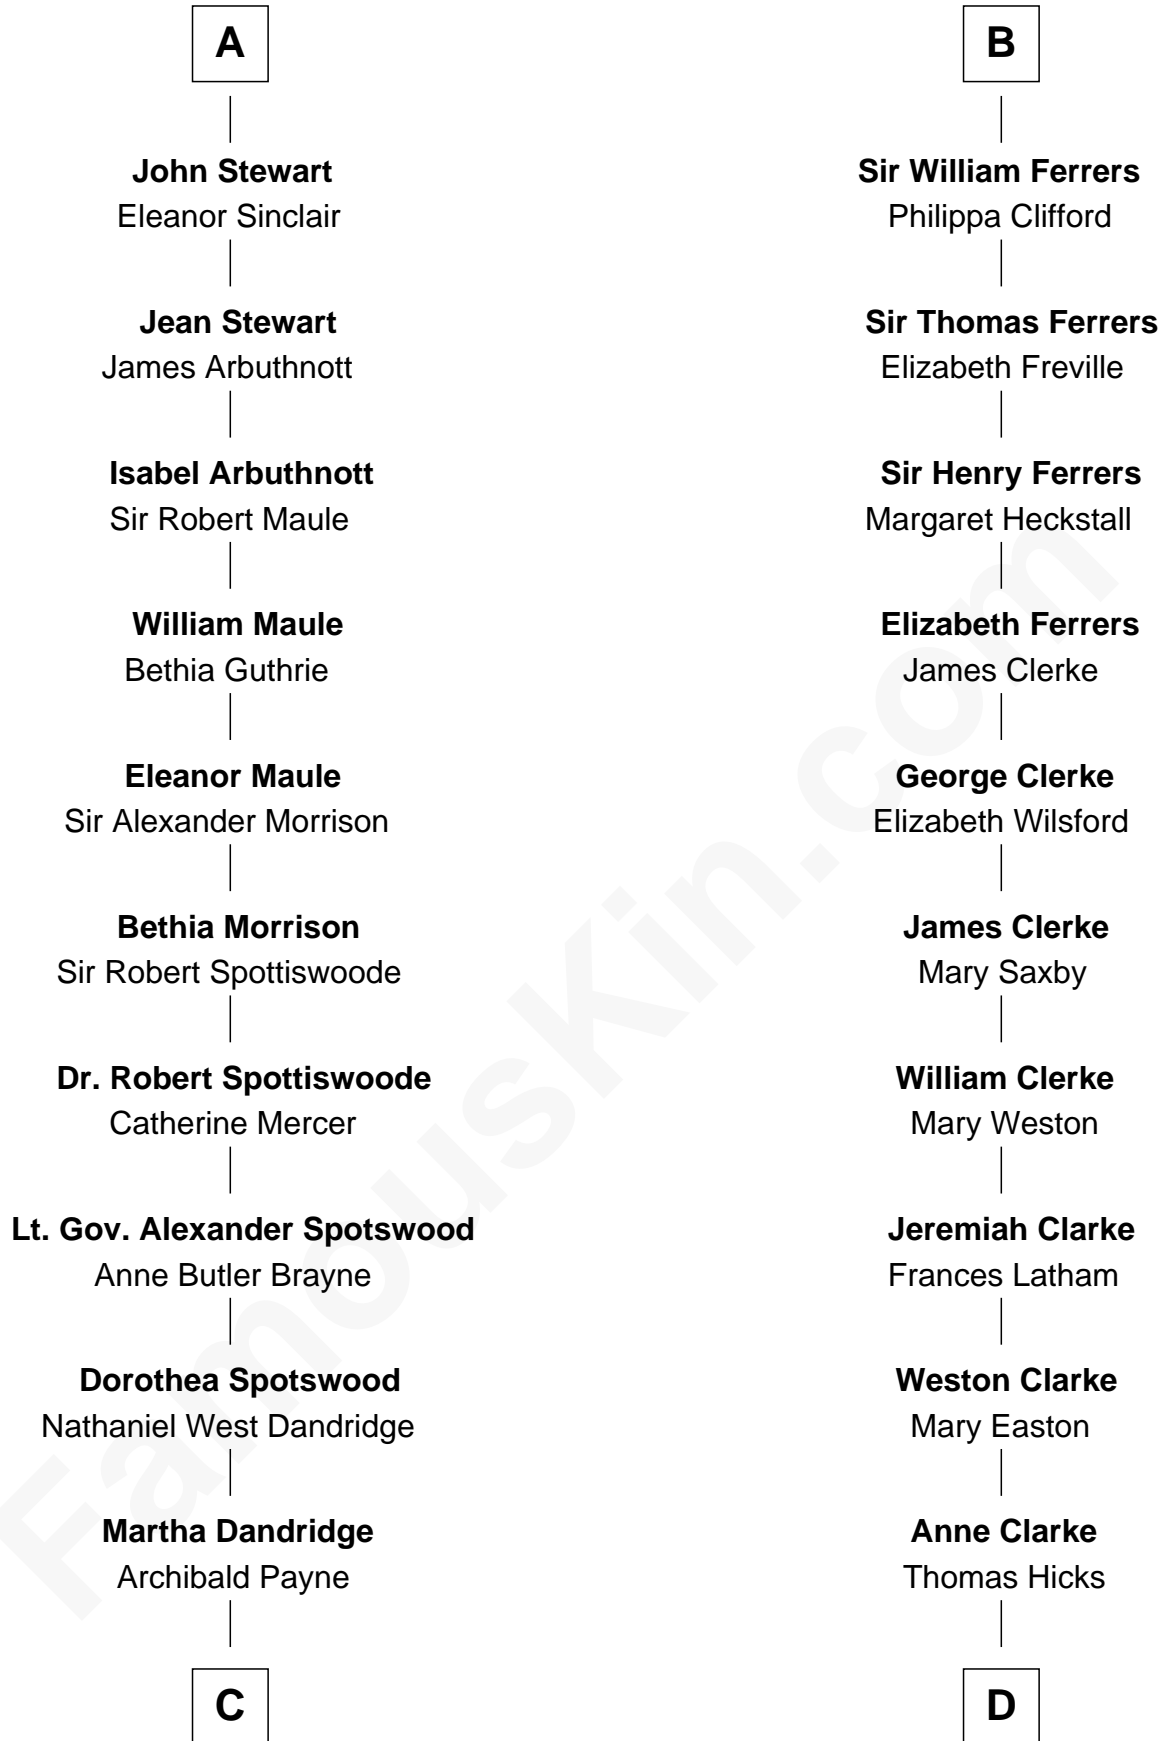

FamousKin.com

Relationship Chart of

Edith (Bolling) Wilson

First Lady of President Woodrow Wilson

20th cousin 1 time removed of

Hetty Green

"The Witch of Wall Street"

Ramon Berenguer IV of Provence

Beatrice of Savoy

C

Catherine Payne
Archibald Bolling

Archibald Bolling
Anne E. Wigginton

William Holcombe Bolling
Sarah Spiers White

Edith (Bolling) Wilson
First Lady of Woodrow Wilson

D

Thomas Hicks
Judith Akin

Sarah Hicks
Gideon Howland

Gideon Howland
Mehitable Howland

Abby Slocum Howland
Edward Mott Robinson

Hetty Green
"The Witch of Wall Street"