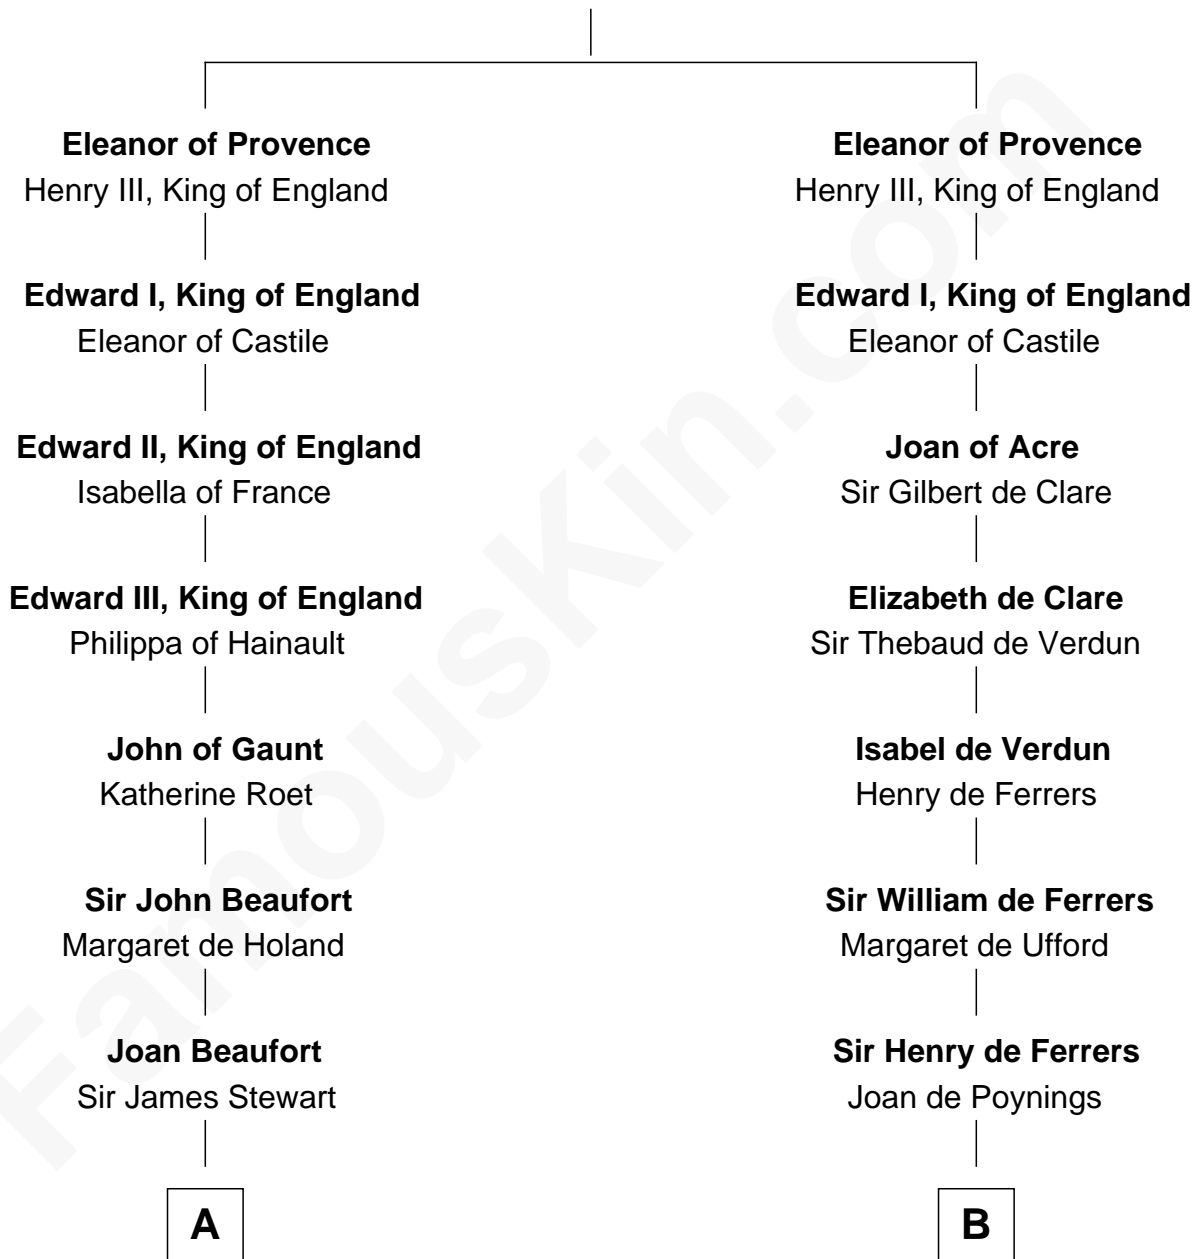

FamousKin.com

Relationship Chart of

Edith (Bolling) Wilson

First Lady of President Woodrow Wilson

20th cousin 1 time removed of

Hetty Green

"The Witch of Wall Street"

Ramon Berenguer IV of Provence

Beatrice of Savoy

C

Catherine Payne
Archibald Bolling

Archibald Bolling
Anne E. Wigginton

William Holcombe Bolling
Sarah Spiers White

Edith (Bolling) Wilson
First Lady of Woodrow Wilson

D

Thomas Hicks
Judith Akin