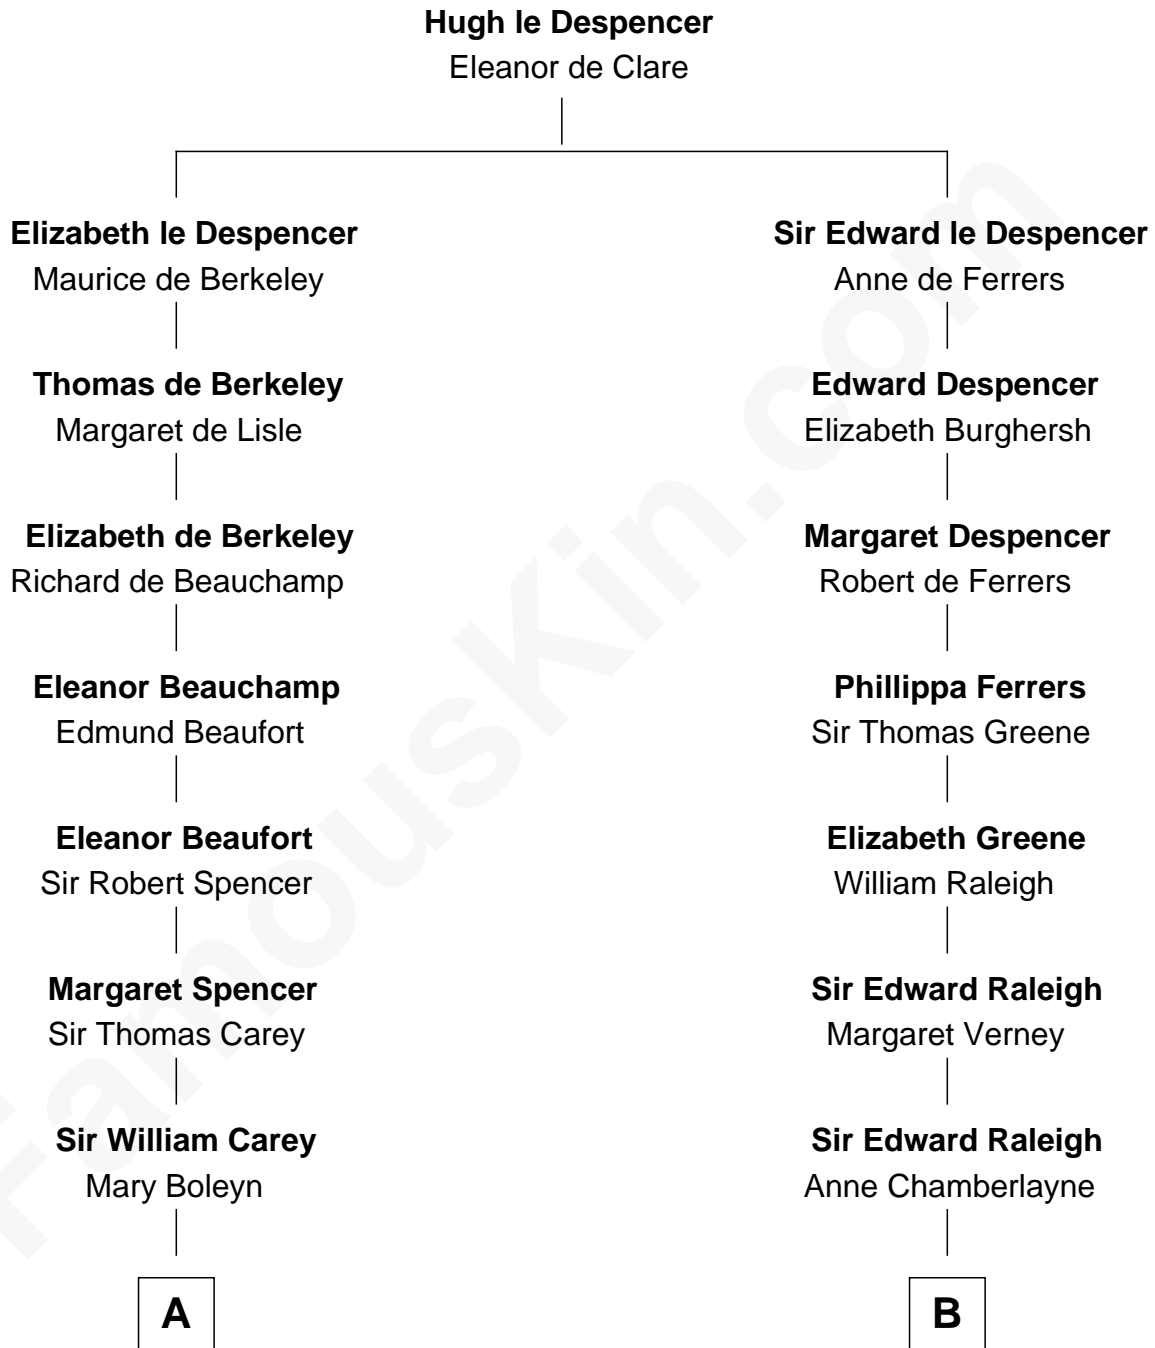

## Relationship Chart of

### Edith (Bolling) Wilson

*First Lady of President Woodrow Wilson*

18th cousin of

### Hetty Green

*"The Witch of Wall Street"*

**C**

**William Holcombe Bolling**

Sarah Spiers White

**Edith (Bolling) Wilson**

*First Lady of Woodrow Wilson*

**D**