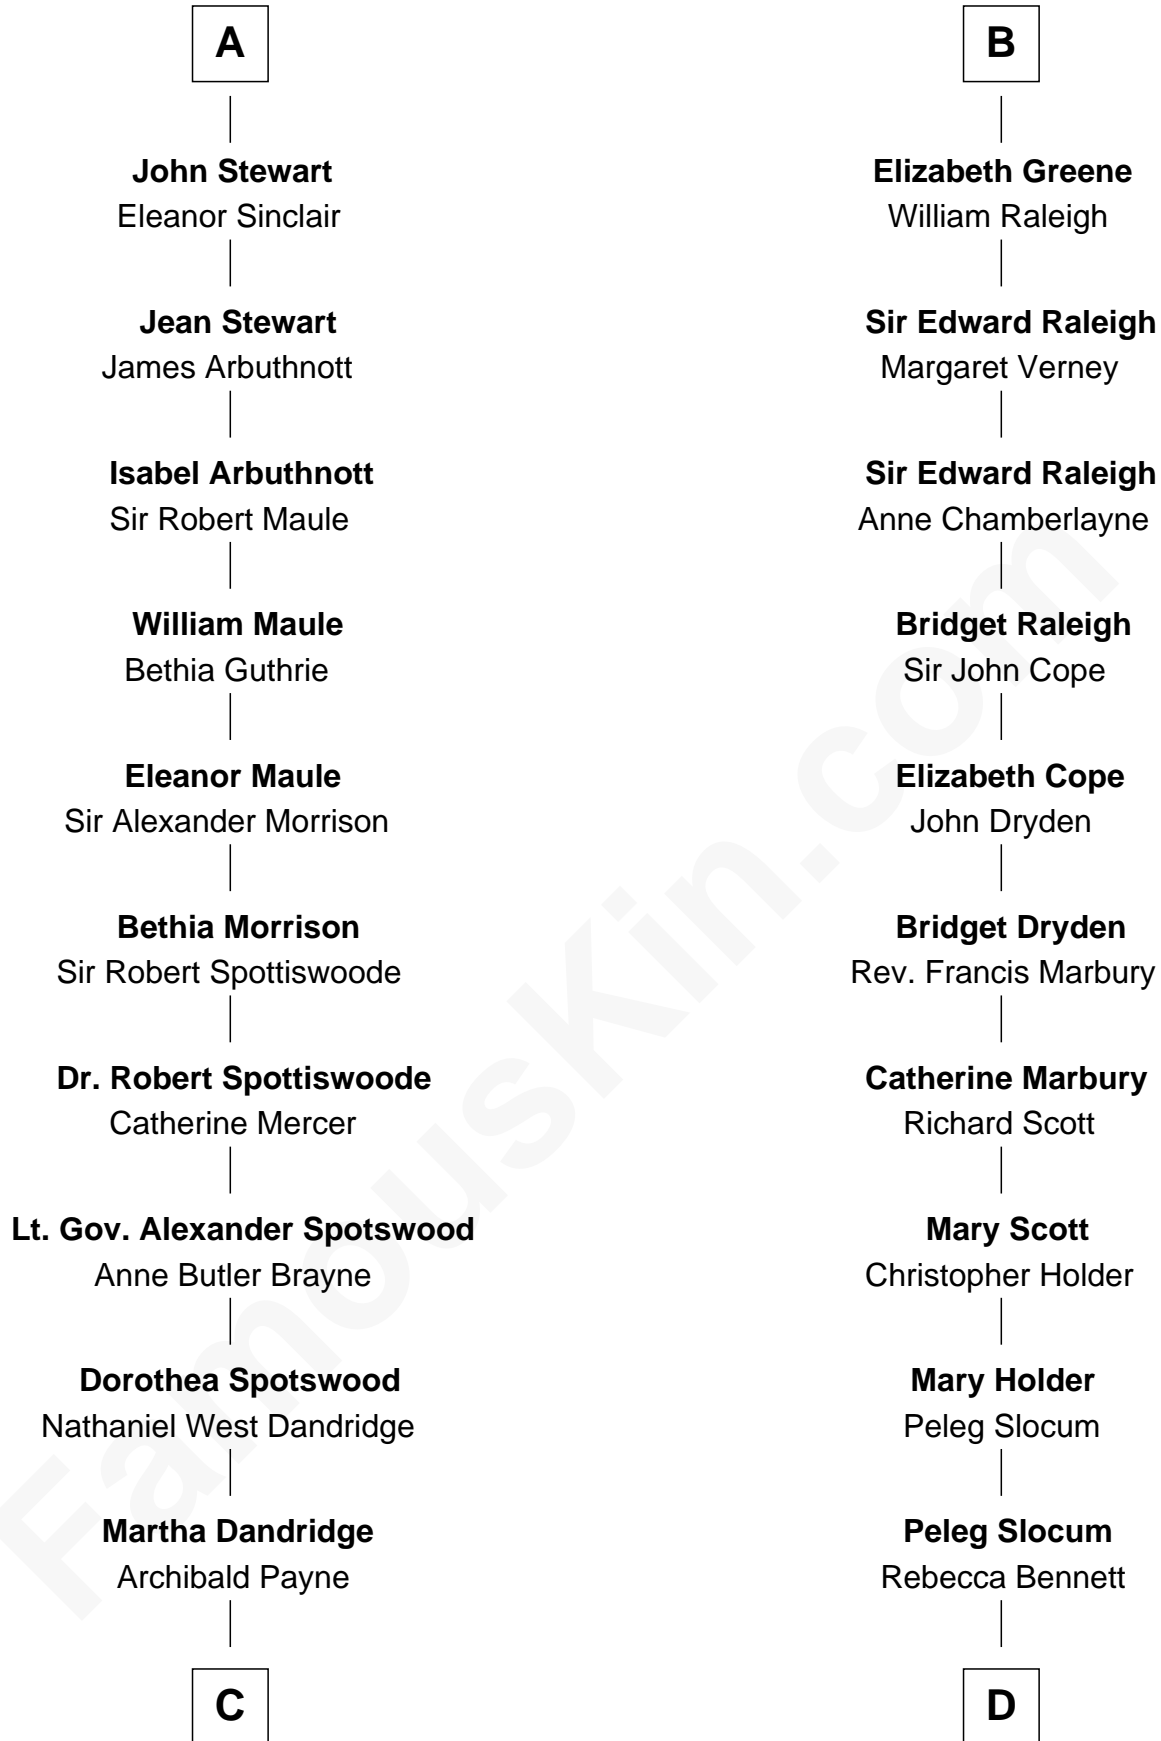

## Relationship Chart of

### Edith (Bolling) Wilson

*First Lady of President Woodrow Wilson*

20th cousin 1 time removed of

**Hetty Green**

*"The Witch of Wall Street"*

**Sir Roger de Mortimer**

Maud de Brewes

**C**

**Catherine Payne**

Archibald Bolling

**Archibald Bolling**

Anne E. Wigginton

**William Holcombe Bolling**

Sarah Spiers White

**Edith (Bolling) Wilson**

*First Lady of Woodrow Wilson*

Edward Mott Robinson

**Hetty Green**

*"The Witch of Wall Street"*