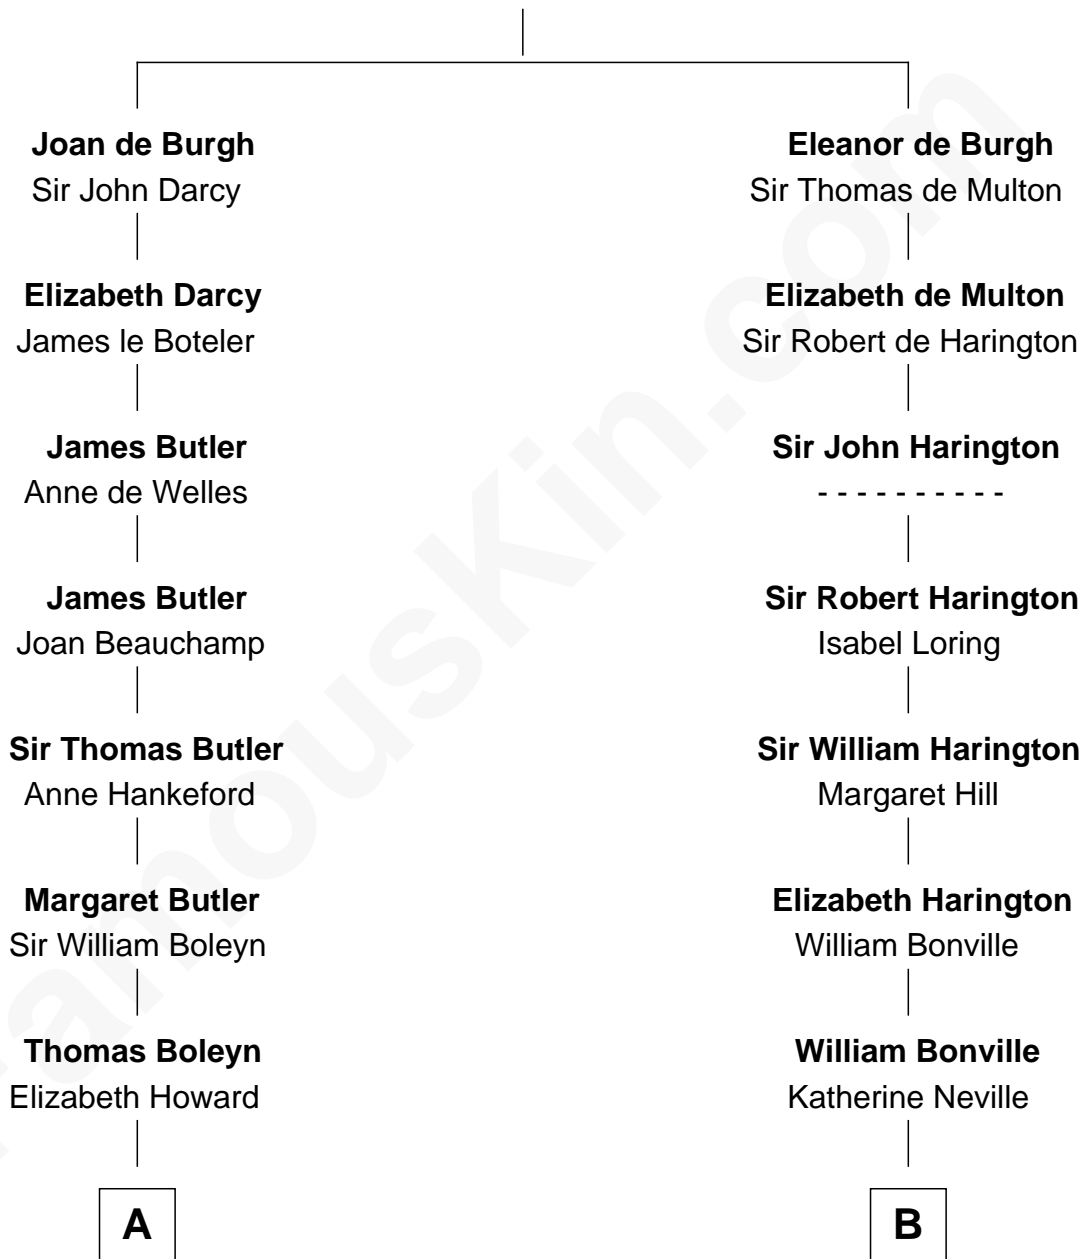

## Relationship Chart of

### Edith (Bolling) Wilson

*First Lady of President Woodrow Wilson*

19th cousin 2 times removed of

**Alan Shepard**

*Mercury and Apollo Astronaut*

**Sir Richard de Burgh**

Margaret - - - - -

**C**

**Archibald Bolling**  
Anne E. Wigginton

**William Holcombe Bolling**  
Sarah Spiers White

**Edith (Bolling) Wilson**  
*First Lady of Woodrow Wilson*

**D**

**Bradbury Bartlett**  
Mary True

**Thomas Bradbury Bartlett**  
Victoria Elizabeth Williams Cilley

**Annie Elizabeth Bartlett**  
Frederick Johnson Shepard

**Alan Bartlett Shepard**  
Pauline Renza Emerson

**Alan Shepard**  
*Mercury and Apollo Astronaut*

FamousKin.com