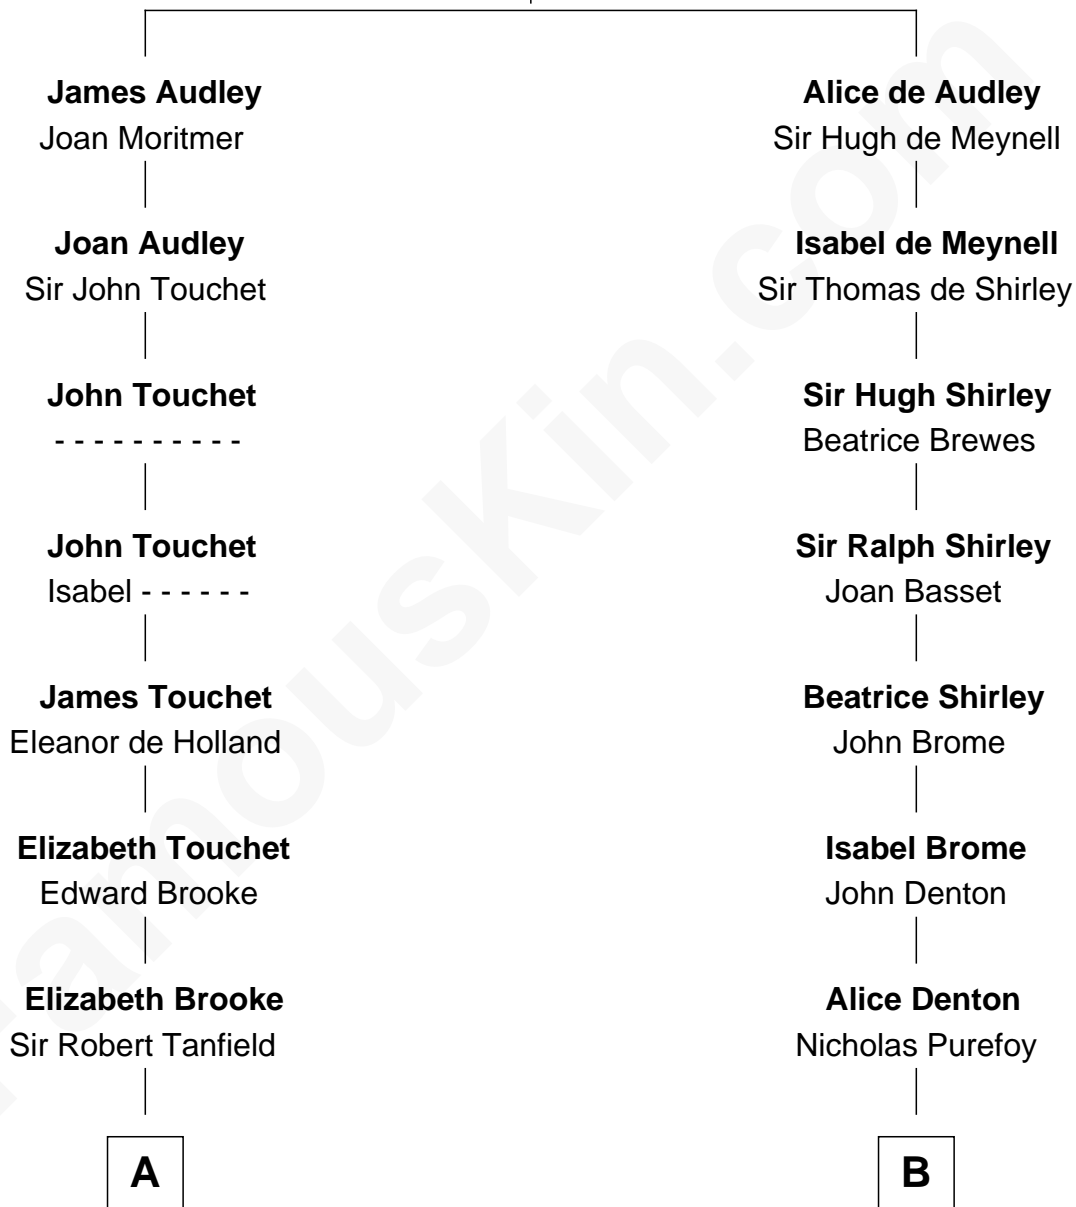

FamousKin.com

Relationship Chart of

Edith (Bolling) Wilson

First Lady of President Woodrow Wilson

20th cousin 1 time removed of

Alan Shepard

Mercury and Apollo Astronaut

Sir Nicholas Audley

Joan Martin

C

Mary Jefferson

John Bolling

Archibald Bolling

Catherine Payne

Archibald Bolling

Anne E. Wigginton

William Holcombe Bolling

Sarah Spiers White

Edith (Bolling) Wilson

First Lady of Woodrow Wilson

D

Thomas Bradbury Bartlett

Victoria Elizabeth Williams Cilley

Annie Elizabeth Bartlett