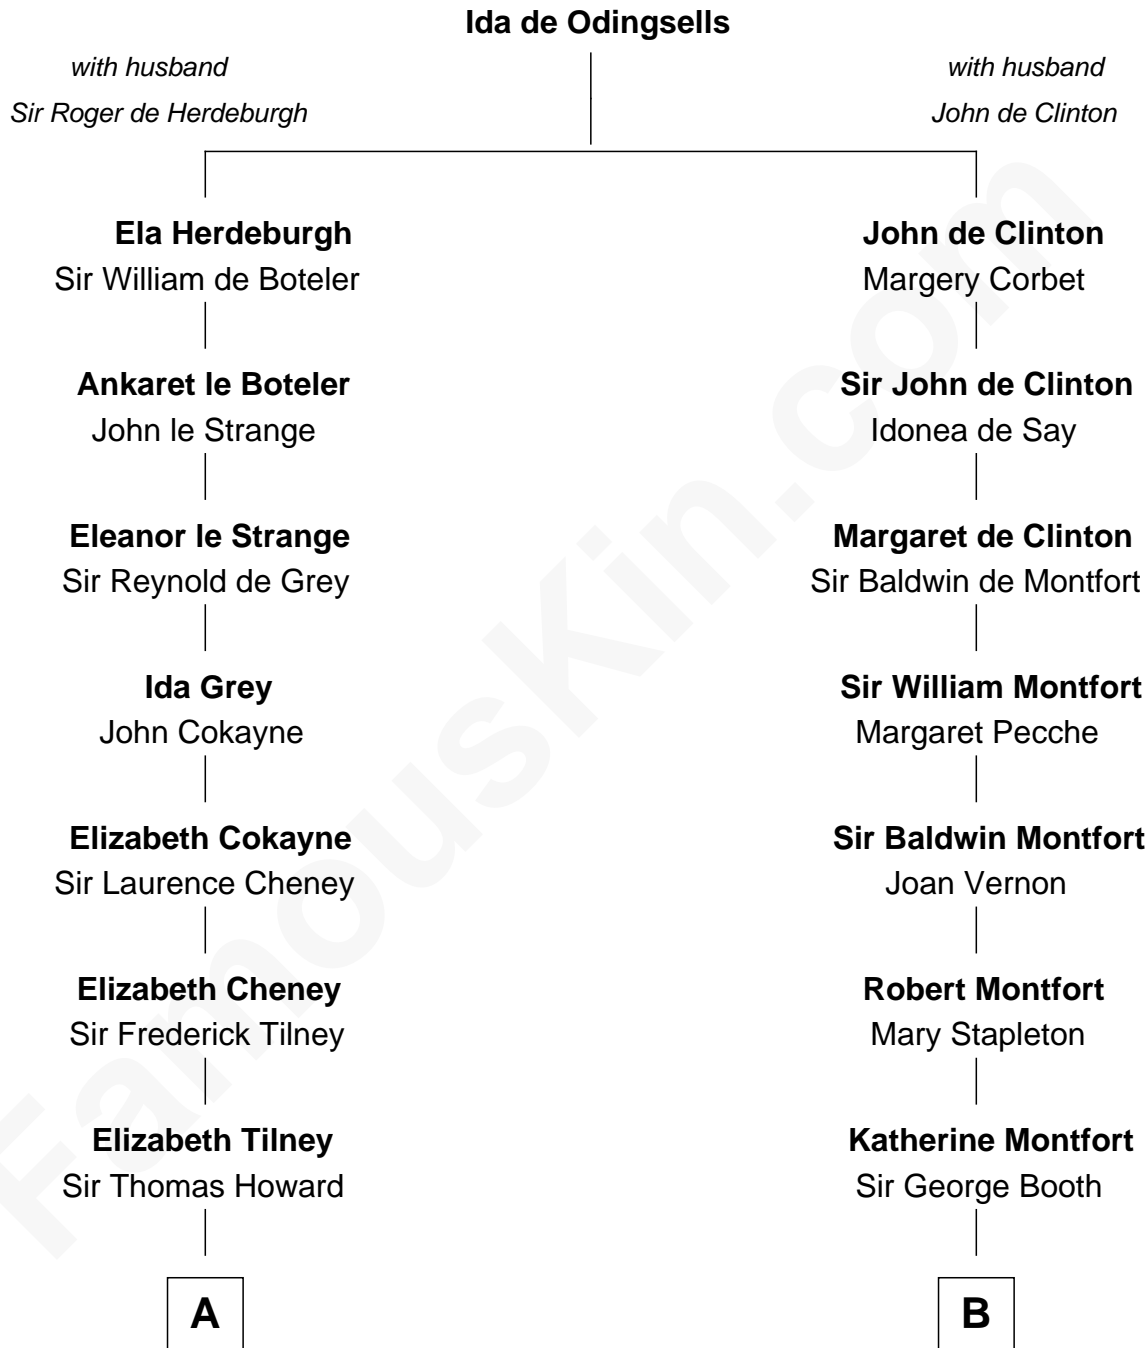

FamousKin.com

Relationship Chart of

Edith (Bolling) Wilson

First Lady of President Woodrow Wilson

20th cousin 1 time removed of

Christian Herter

59th Governor of Massachusetts