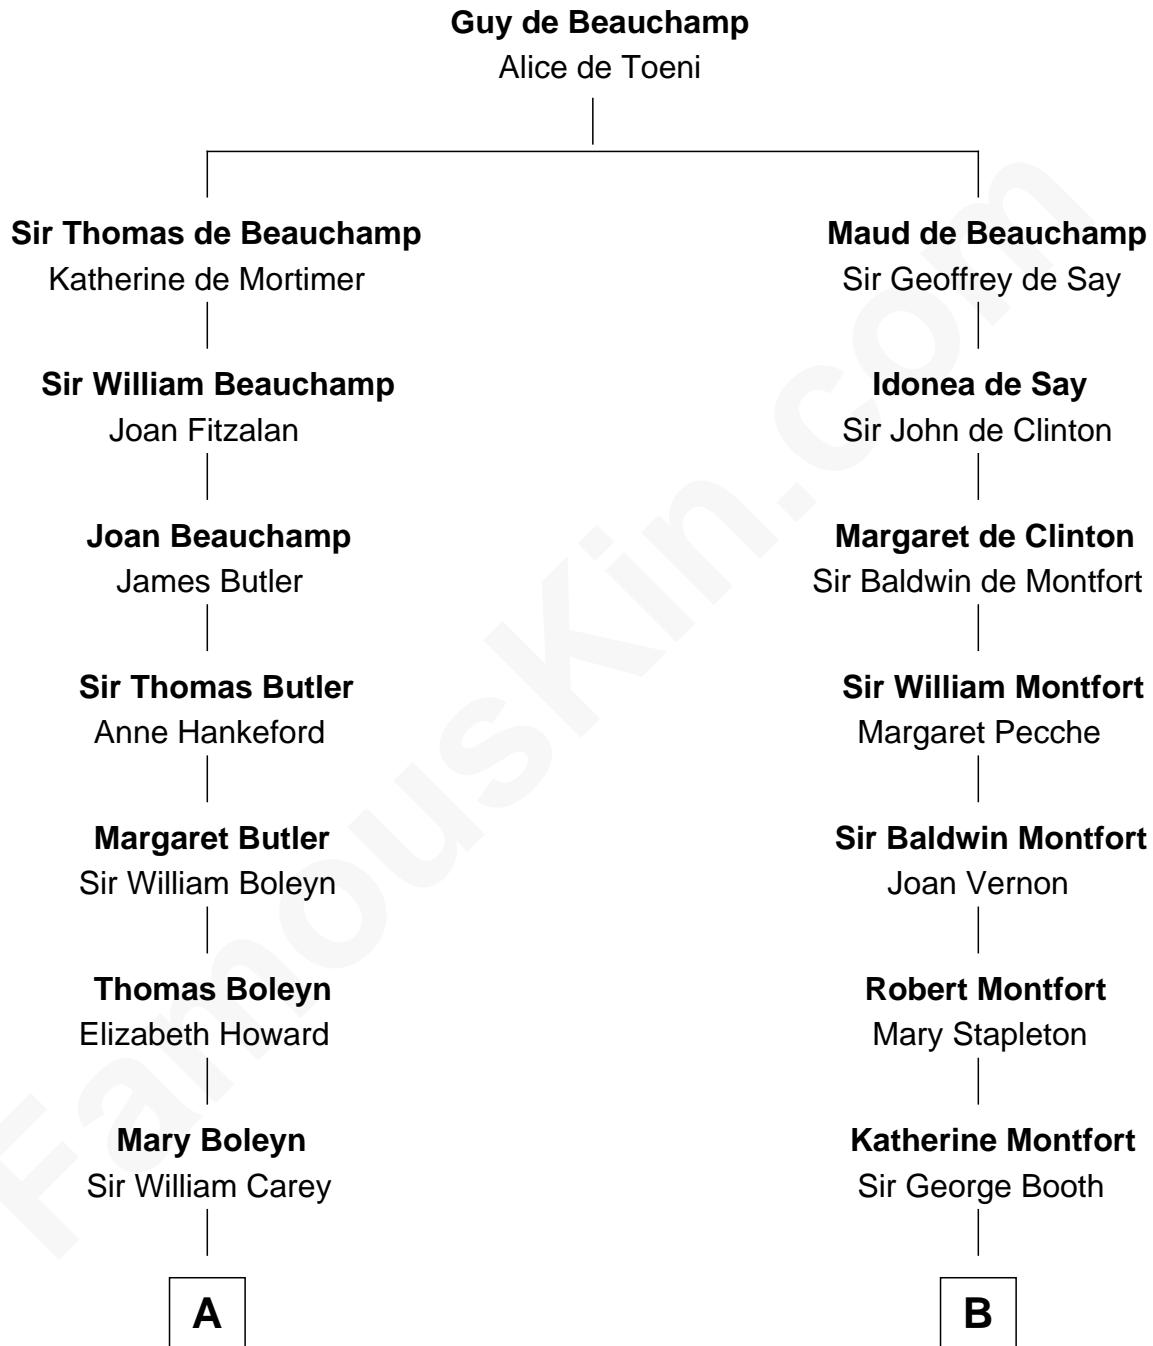

FamousKin.com

Relationship Chart of

Edith (Bolling) Wilson

First Lady of President Woodrow Wilson

18th cousin 3 times removed of

Christian Herter

59th Governor of Massachusetts

C

William Holcombe Bolling

Sarah Spiers White

Edith (Bolling) Wilson

First Lady of Woodrow Wilson

D

Sarah Fiske

Erastus Miles

Archibald Miles