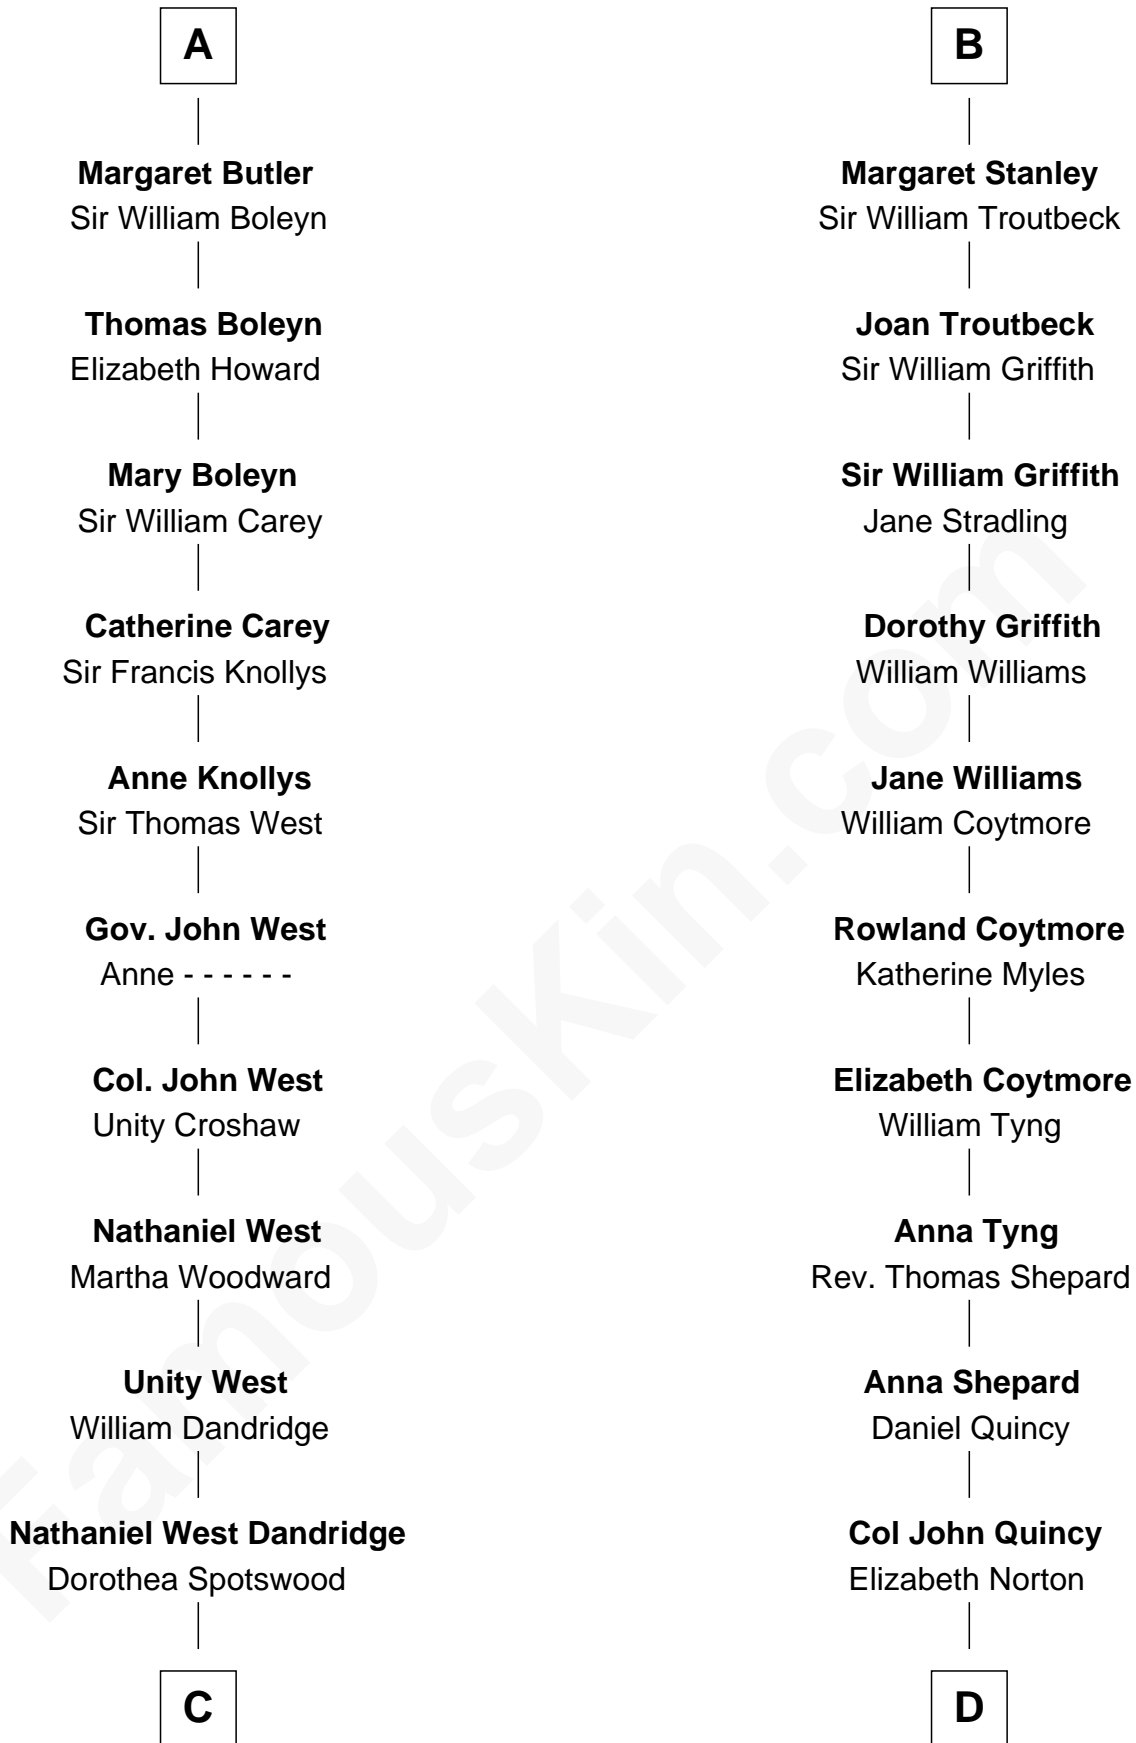

FamousKin.com

Relationship Chart of

Edith (Bolling) Wilson

First Lady of President Woodrow Wilson

19th cousin 2 times removed of

John Quincy Adams

6th U.S. President

Sir Humphrey de Bohun

Maud of Eu

C

Martha Dandridge

Archibald Payne

Catherine Payne

Archibald Bolling

Archibald Bolling

Anne E. Wigginton

William Holcombe Bolling

Sarah Spiers White

Edith (Bolling) Wilson

First Lady of Woodrow Wilson

D

Elizabeth Quincy

Rev. William Smith

Abigail Quincy Smith