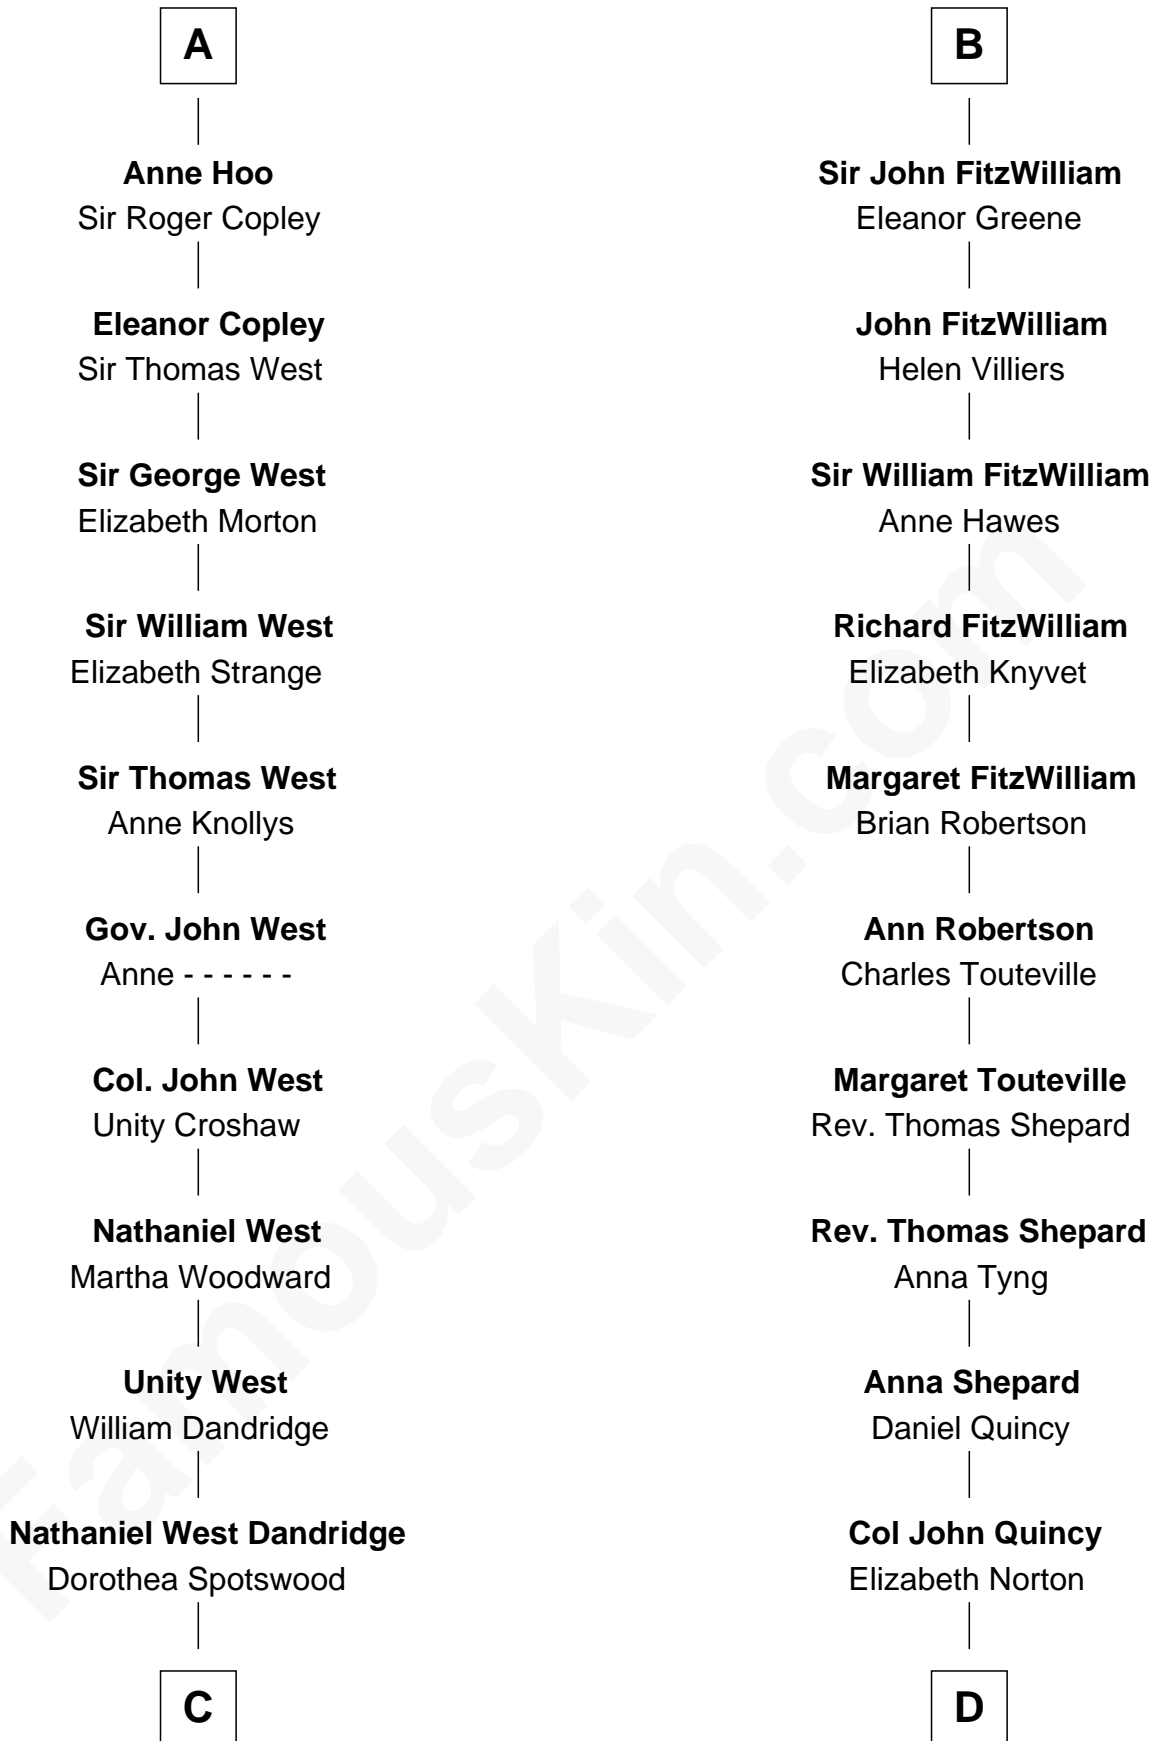

FamousKin.com

Relationship Chart of

Edith (Bolling) Wilson

First Lady of President Woodrow Wilson

19th cousin 2 times removed of

John Quincy Adams

6th U.S. President

William d'Aubenev

Mabel of Chester

C

Martha Dandridge

Archibald Payne

Catherine Payne

Archibald Bolling

Archibald Bolling

Anne E. Wigginton