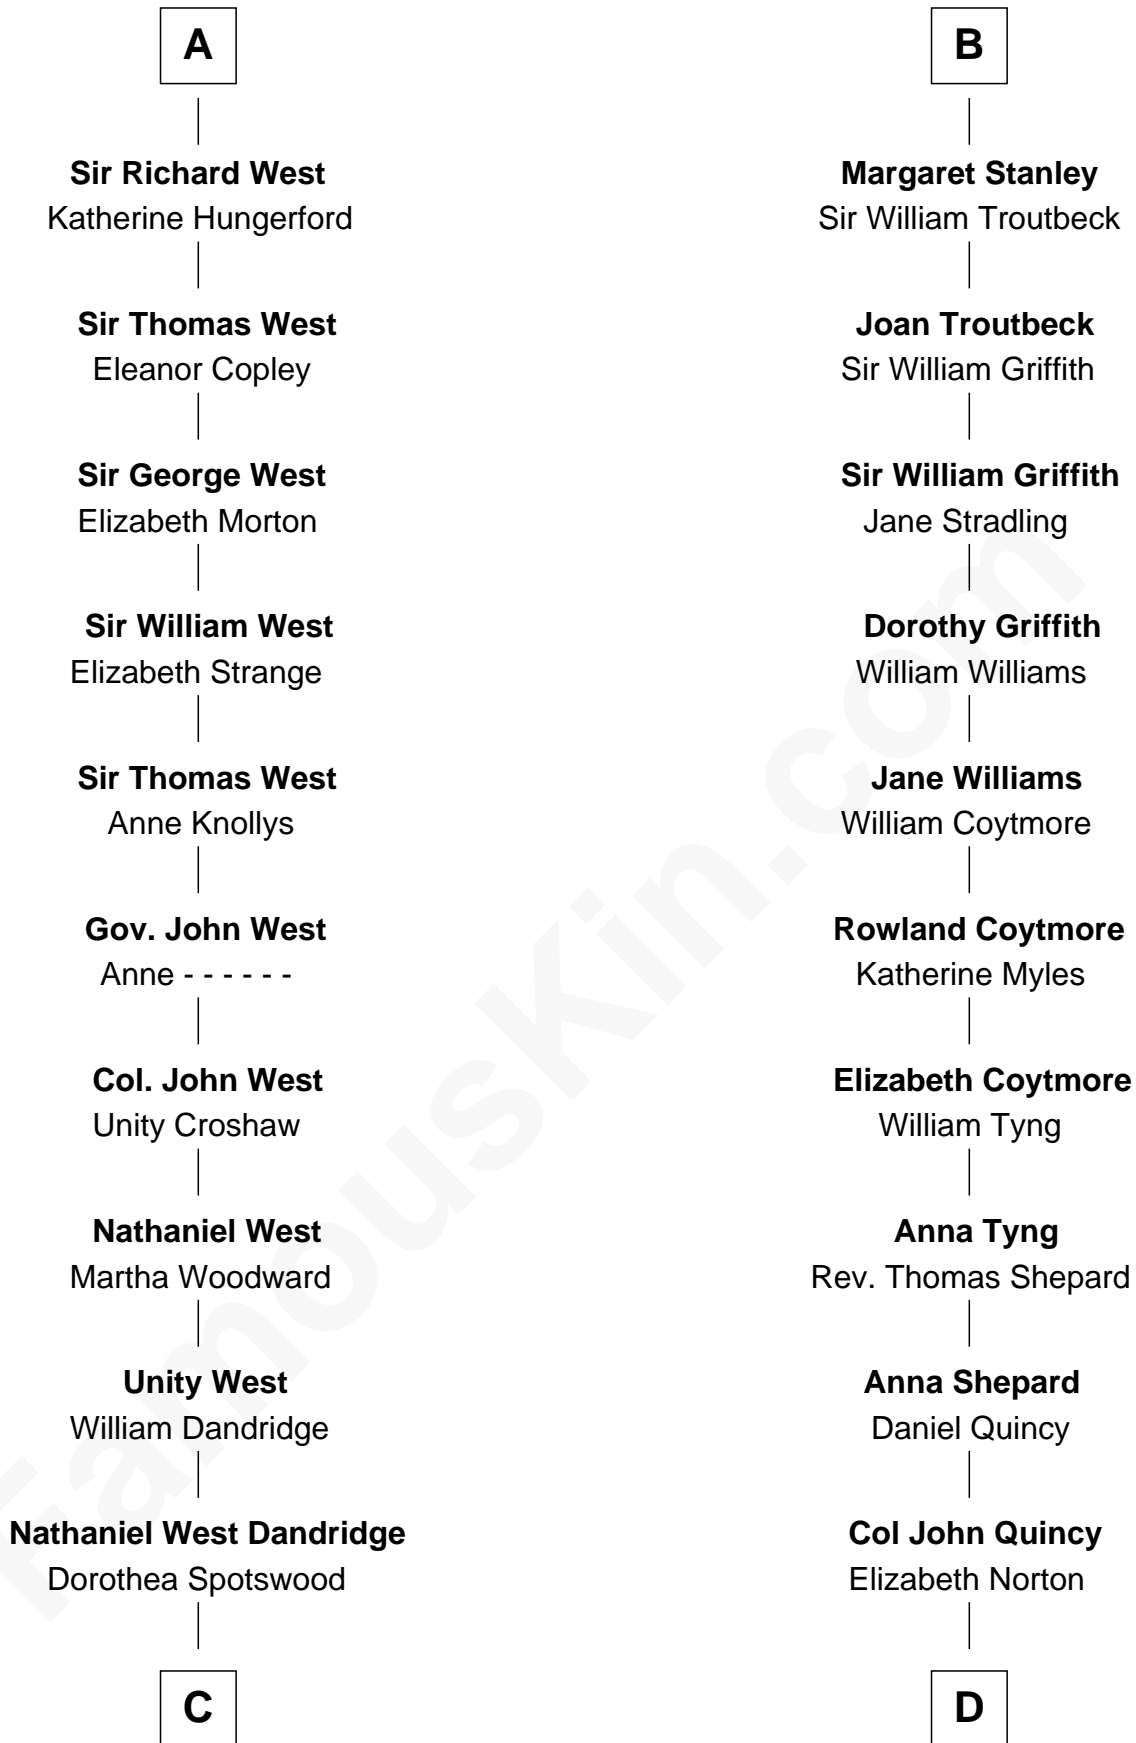

FamousKin.com

Relationship Chart of

Edith (Bolling) Wilson

First Lady of President Woodrow Wilson

19th cousin 2 times removed of

John Quincy Adams

6th U.S. President

Gilbert de Clare

Joan of Lancaster

Eleanor Mowbray

Roger de la Warre

Joan de la Warre

Sir Thomas West

Sir Reynold West

Margaret Thorley

A

Elizabeth de Bohun

Sir Richard Fitzalan

Elizabeth Fitzalan

Sir Robert Goushill

Joan Goushill

Sir Thomas Stanley

B

C

Martha Dandridge

Archibald Payne

Catherine Payne

Archibald Bolling

Archibald Bolling

Anne E. Wigginton

William Holcombe Bolling

Sarah Spiers White