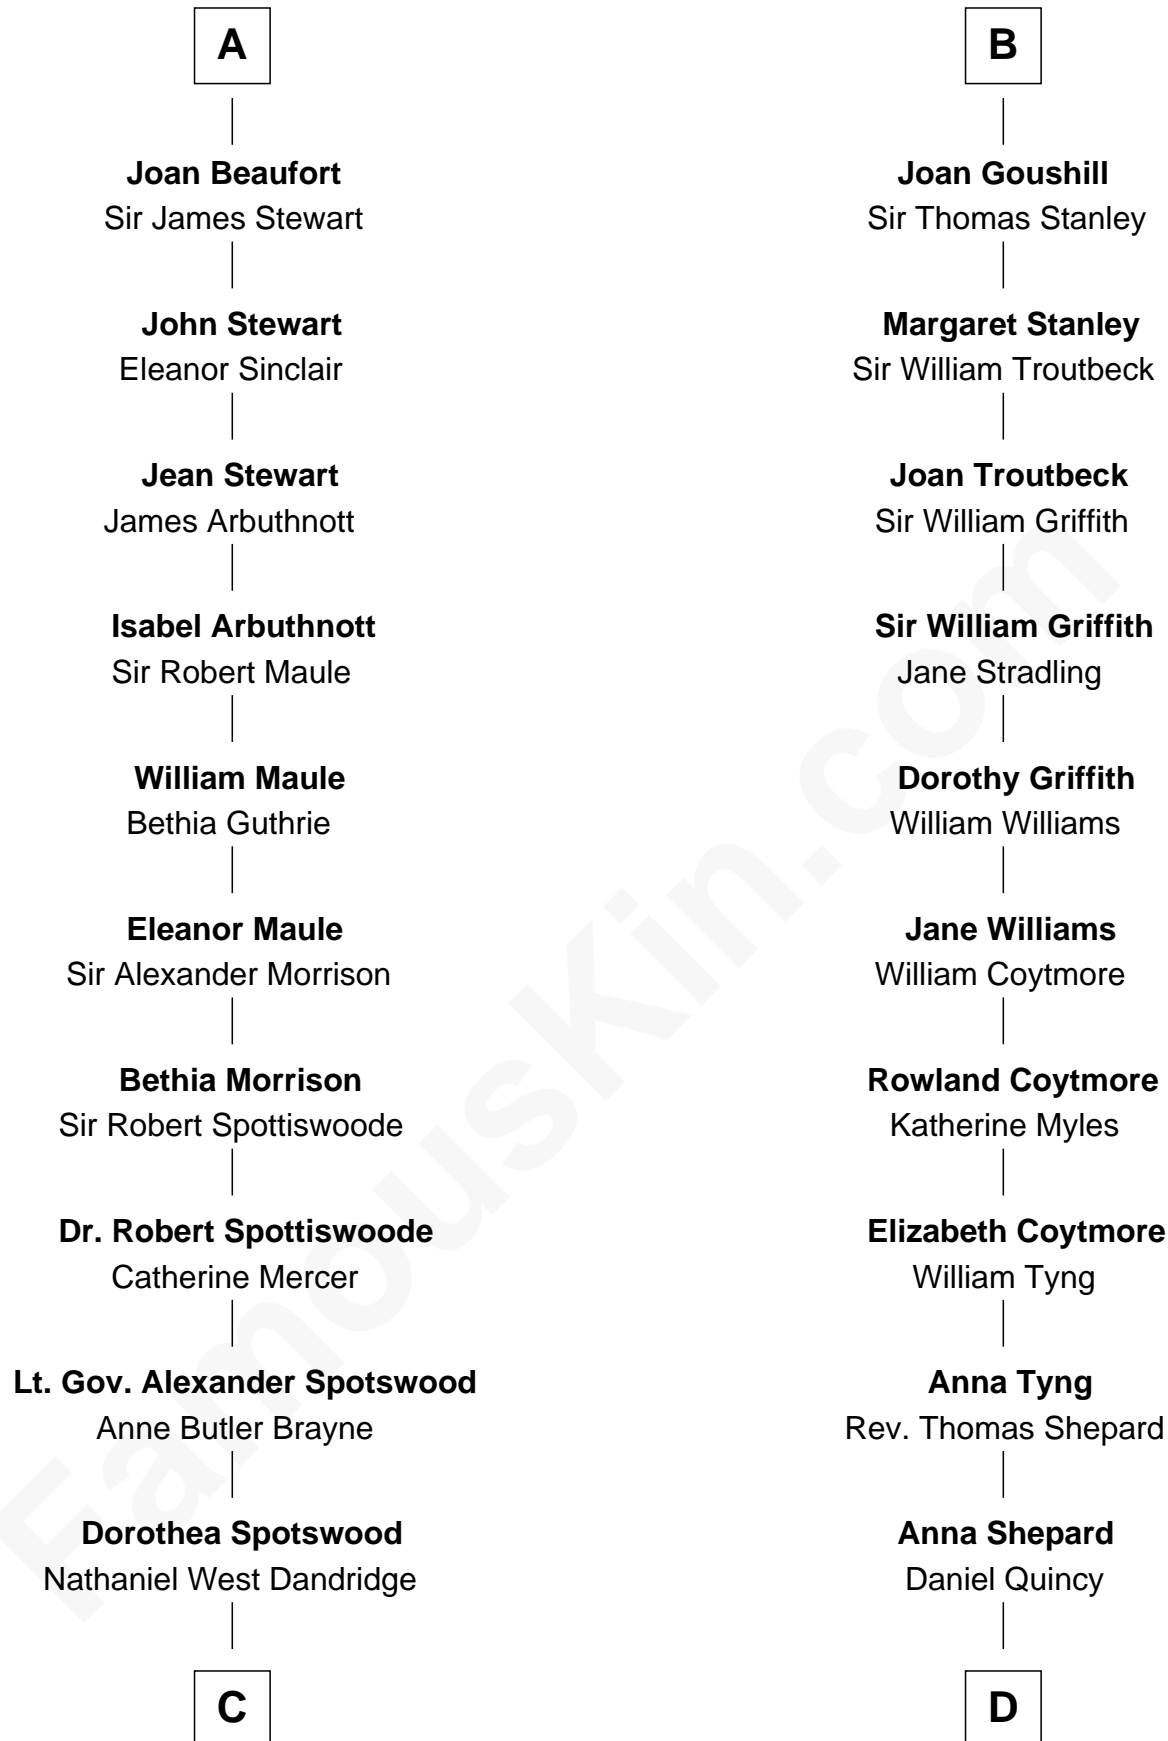

FamousKin.com

Relationship Chart of

Edith (Bolling) Wilson

First Lady of President Woodrow Wilson

20th cousin 1 time removed of

John Quincy Adams

6th U.S. President

Alfonso VIII of Castile

Eleanor Plantagenet
Richard Fitzalan

Sir Richard Fitzalan
Elizabeth de Bohun

Elizabeth Fitzalan
Sir Robert Goushill

B

C

Martha Dandridge

Archibald Payne

Catherine Payne