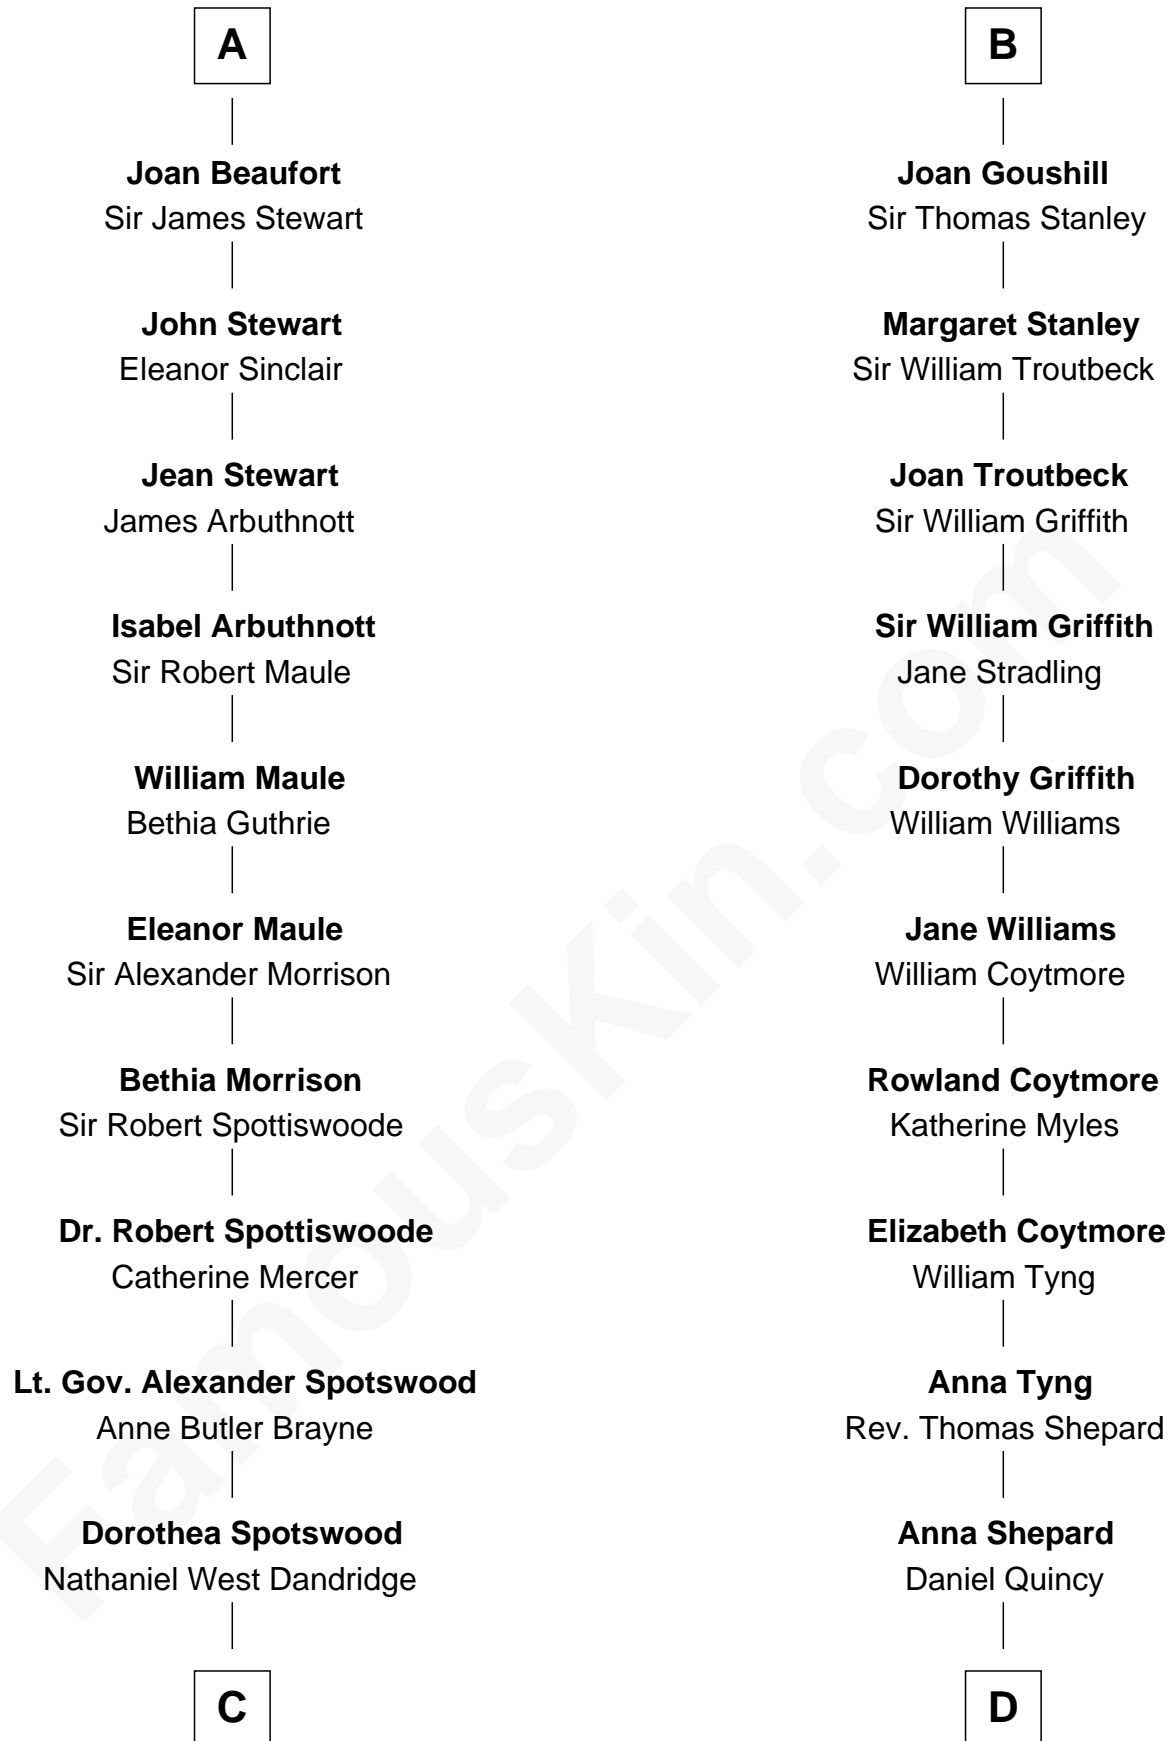

FamousKin.com

Relationship Chart of

Edith (Bolling) Wilson

First Lady of President Woodrow Wilson

20th cousin 1 time removed of

John Quincy Adams

6th U.S. President

Henry I, Duke of Brabant

Eleanor Plantagenet

Richard Fitzalan

Sir Richard Fitzalan

Elizabeth de Bohun

Elizabeth Fitzalan

Sir Robert Goushill

B

C

Martha Dandridge

Archibald Payne

Catherine Payne

Archibald Bolling

Archibald Bolling

Anne E. Wigginton

William Holcombe Bolling

Sarah Spiers White