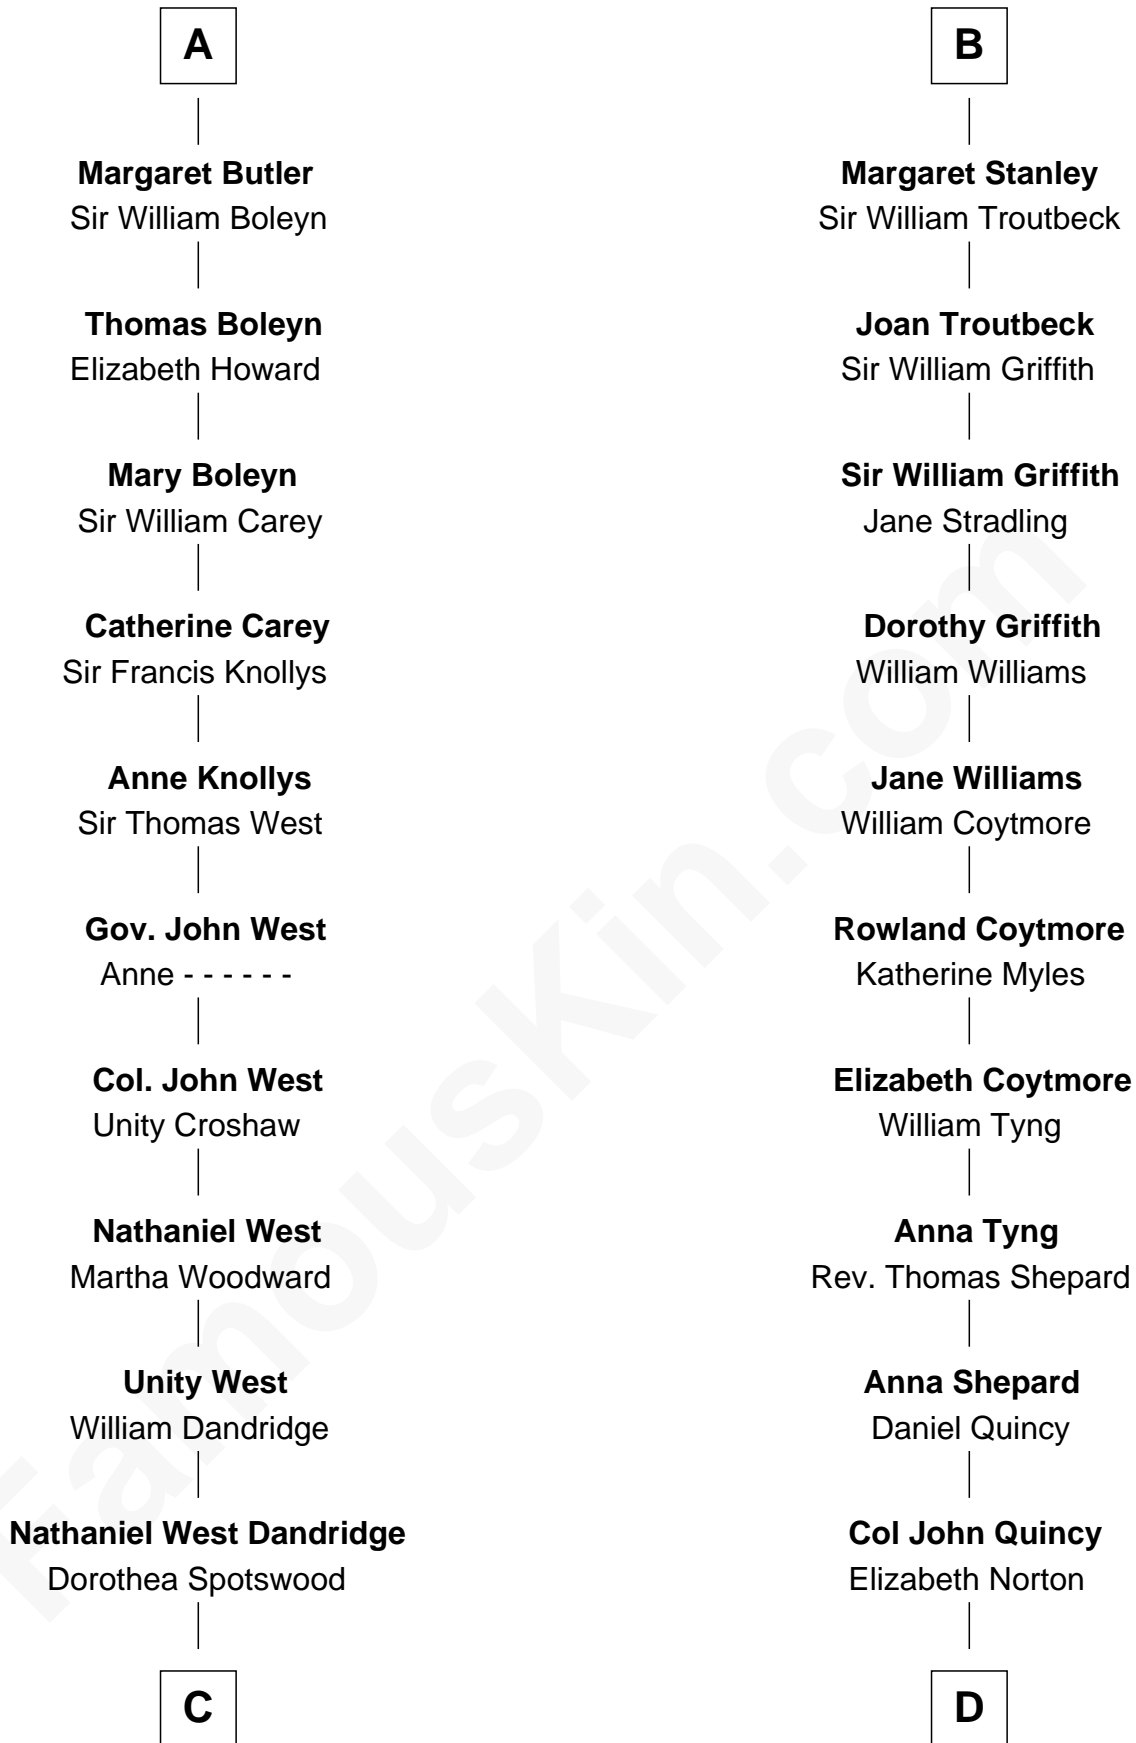

FamousKin.com

Relationship Chart of

Edith (Bolling) Wilson

First Lady of President Woodrow Wilson

18th cousin 3 times removed of

Abigail (Smith) Adams

First Lady of President John Adams

Sir Humphrey de Bohun

Maud of Eu

C

Martha Dandridge

Archibald Payne

Catherine Payne

Archibald Bolling

Archibald Bolling

Anne E. Wigginton

William Holcombe Bolling

Sarah Spiers White

Edith (Bolling) Wilson

First Lady of Woodrow Wilson

D

Elizabeth Quincy

Rev. William Smith

Abigail (Smith) Adams