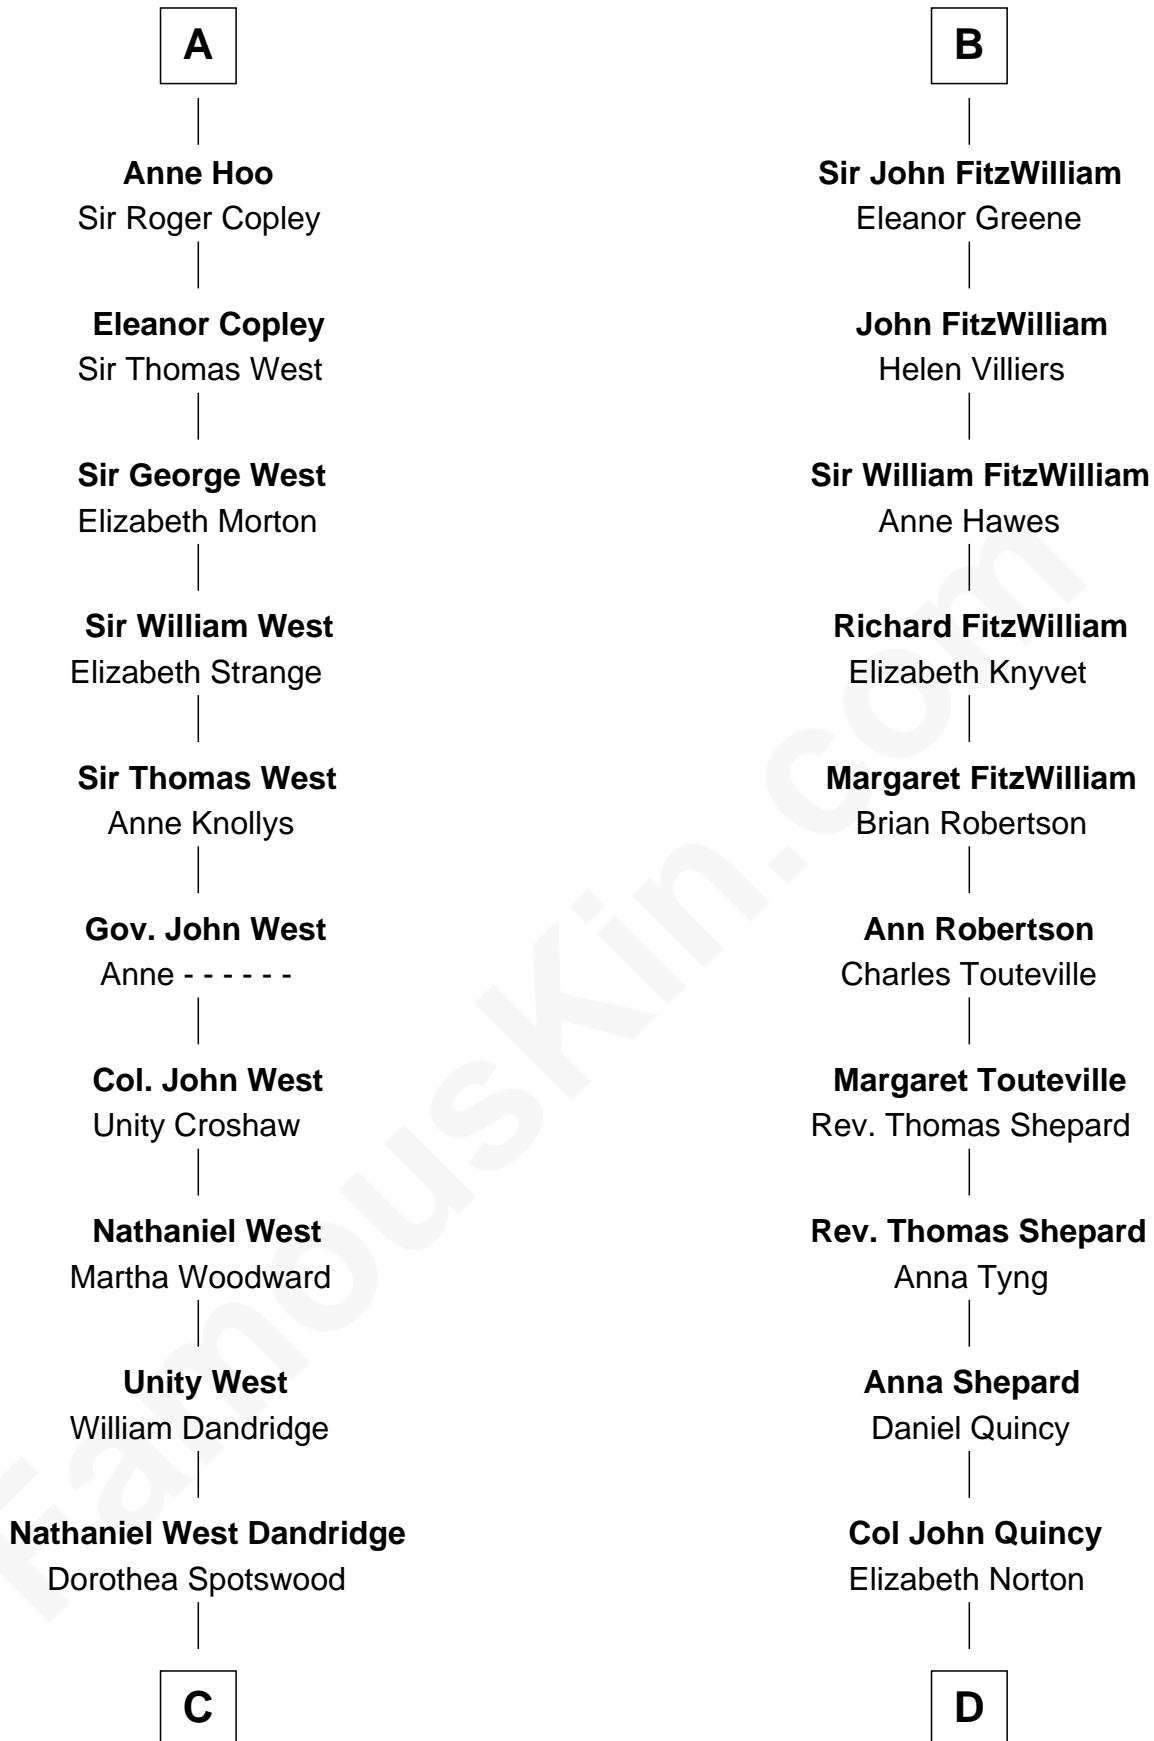

FamousKin.com

Relationship Chart of

Edith (Bolling) Wilson

First Lady of President Woodrow Wilson

18th cousin 3 times removed of

Abigail (Smith) Adams

First Lady of President John Adams

C

Martha Dandridge

Archibald Payne

Catherine Payne

Archibald Bolling

Archibald Bolling

Anne E. Wigginton

William Holcombe Bolling

Sarah Spiers White