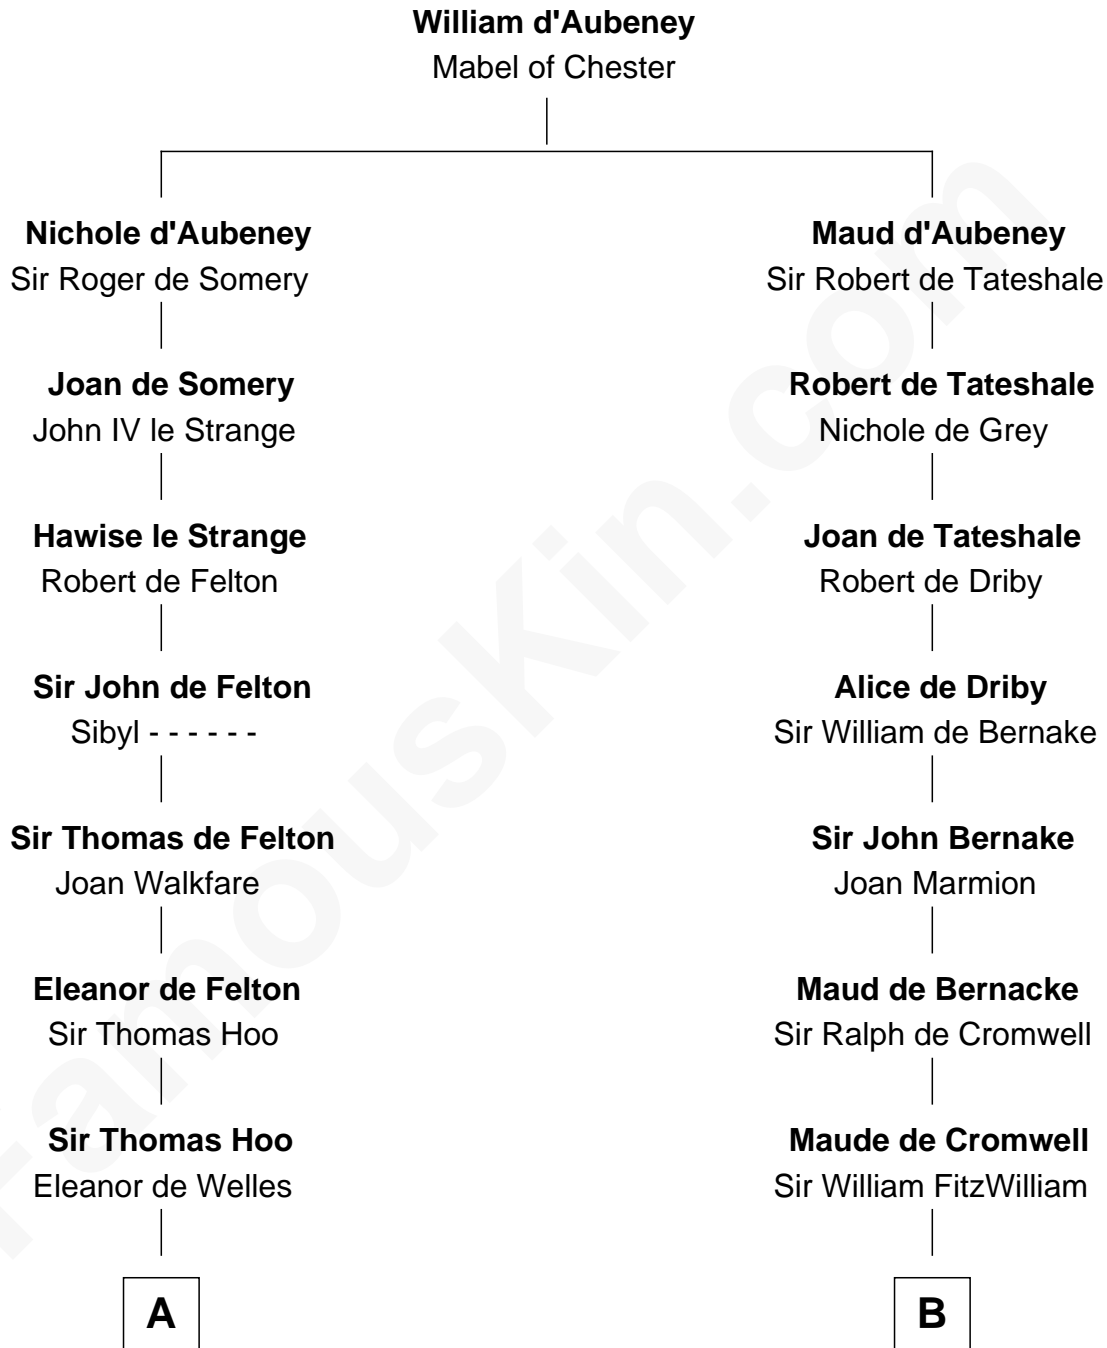

FamousKin.com

Relationship Chart of

Edith (Bolling) Wilson

First Lady of President Woodrow Wilson

18th cousin 3 times removed of

Abigail (Smith) Adams

First Lady of President John Adams

C

Martha Dandridge

Archibald Payne

Catherine Payne

Archibald Bolling

Archibald Bolling

Anne E. Wigginton

William Holcombe Bolling

Sarah Spiers White