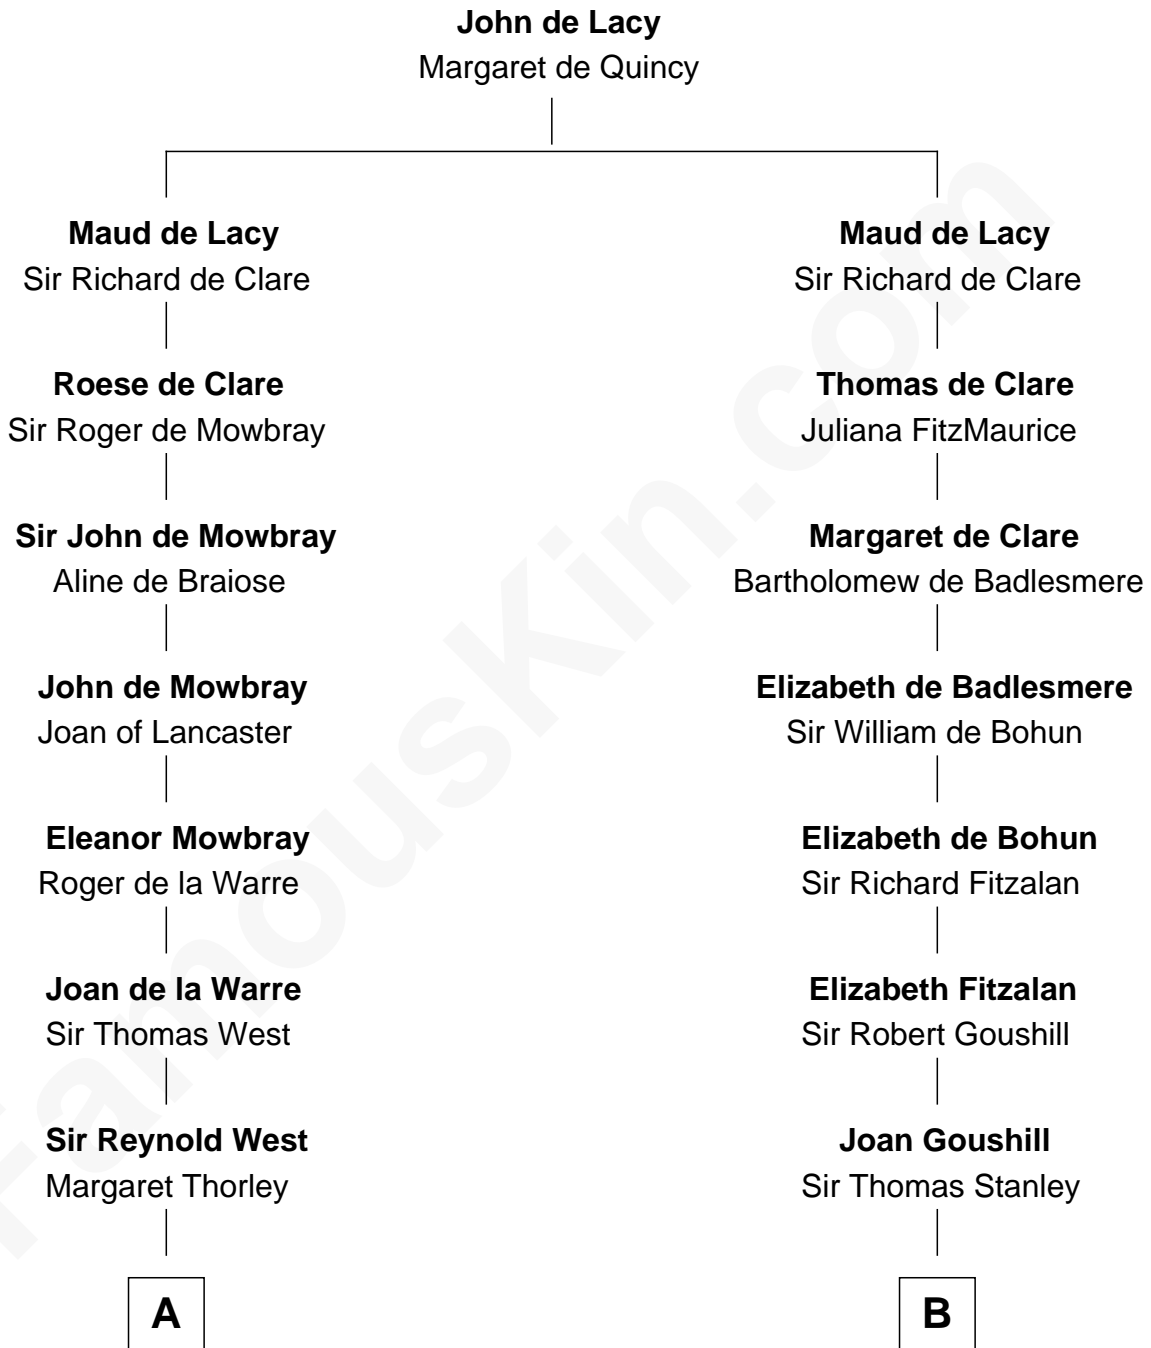

FamousKin.com

Relationship Chart of

Edith (Bolling) Wilson

First Lady of President Woodrow Wilson

18th cousin 3 times removed of

Abigail (Smith) Adams

First Lady of President John Adams

C

Martha Dandridge

Archibald Payne

Catherine Payne

Archibald Bolling

Archibald Bolling

Anne E. Wigginton

William Holcombe Bolling

Sarah Spiers White