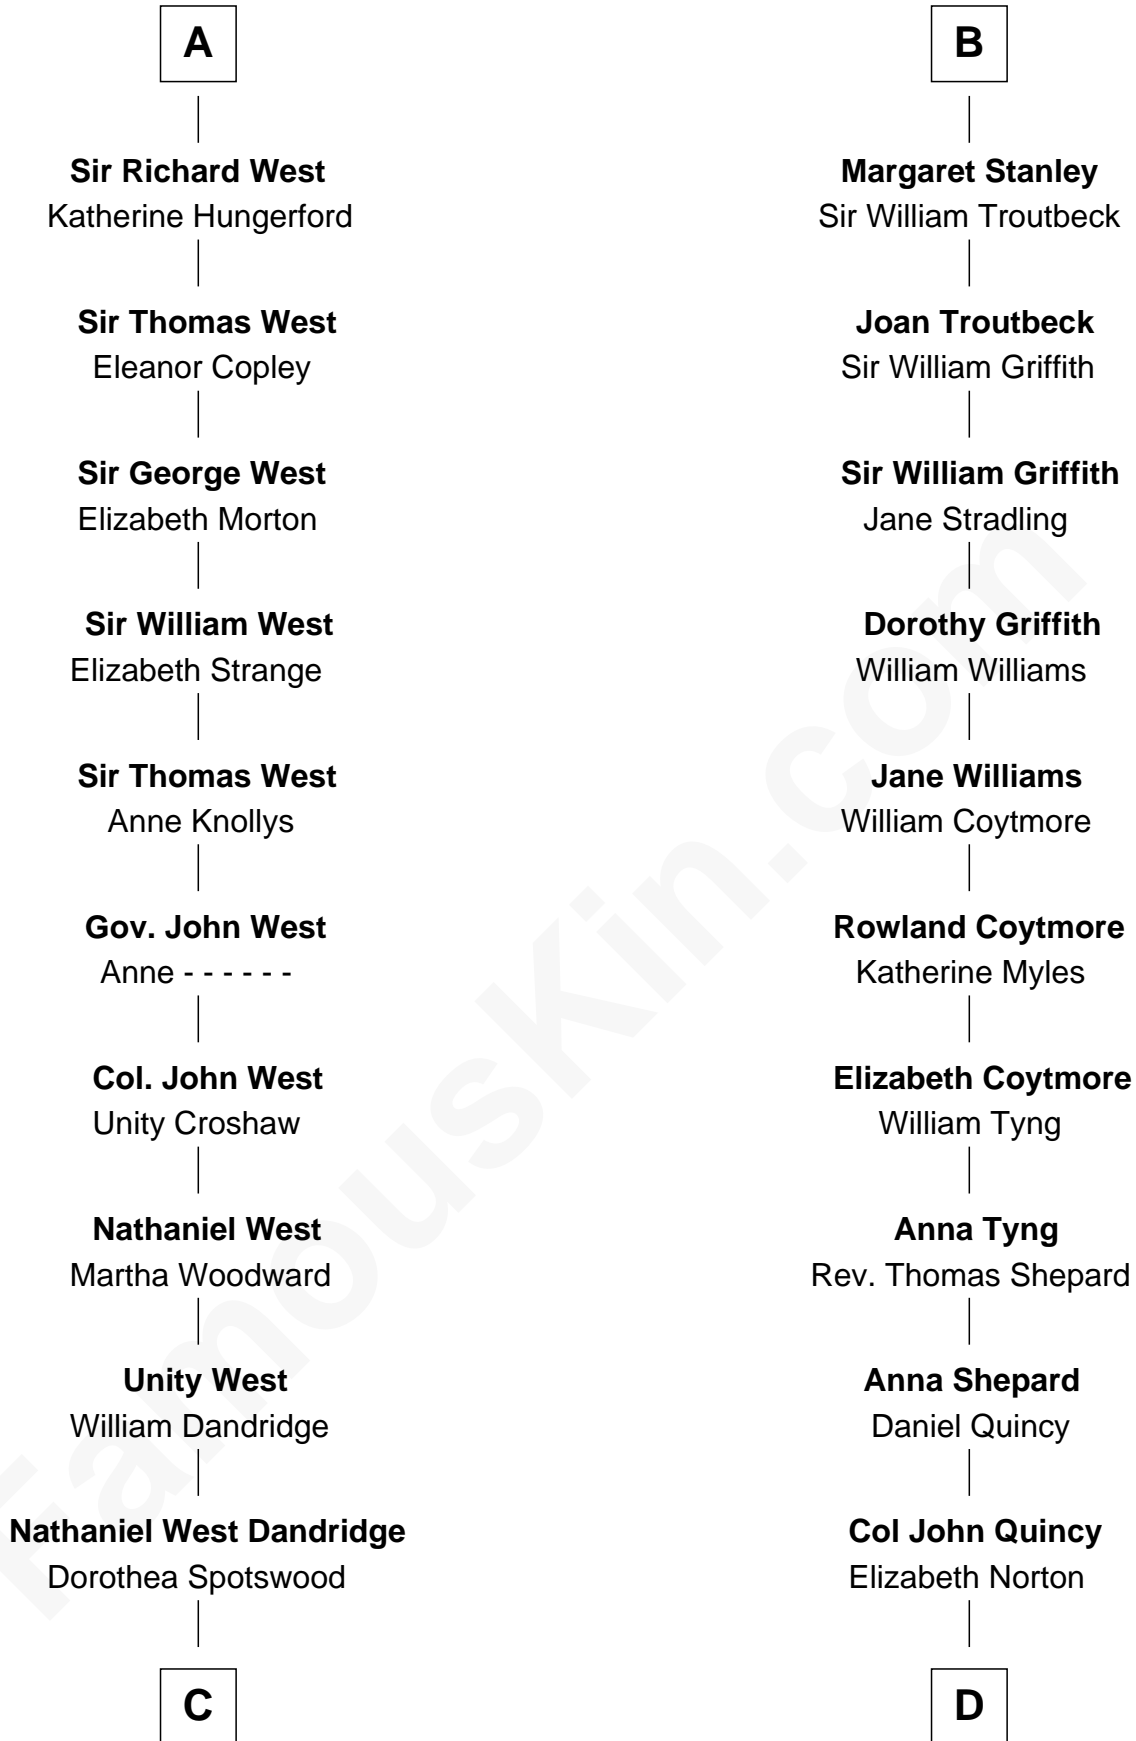

FamousKin.com

Relationship Chart of

Edith (Bolling) Wilson

First Lady of President Woodrow Wilson

18th cousin 3 times removed of

Abigail (Smith) Adams

First Lady of President John Adams

C

Martha Dandridge

Archibald Payne

Catherine Payne

Archibald Bolling

Archibald Bolling

Anne E. Wigginton

William Holcombe Bolling

Sarah Spiers White