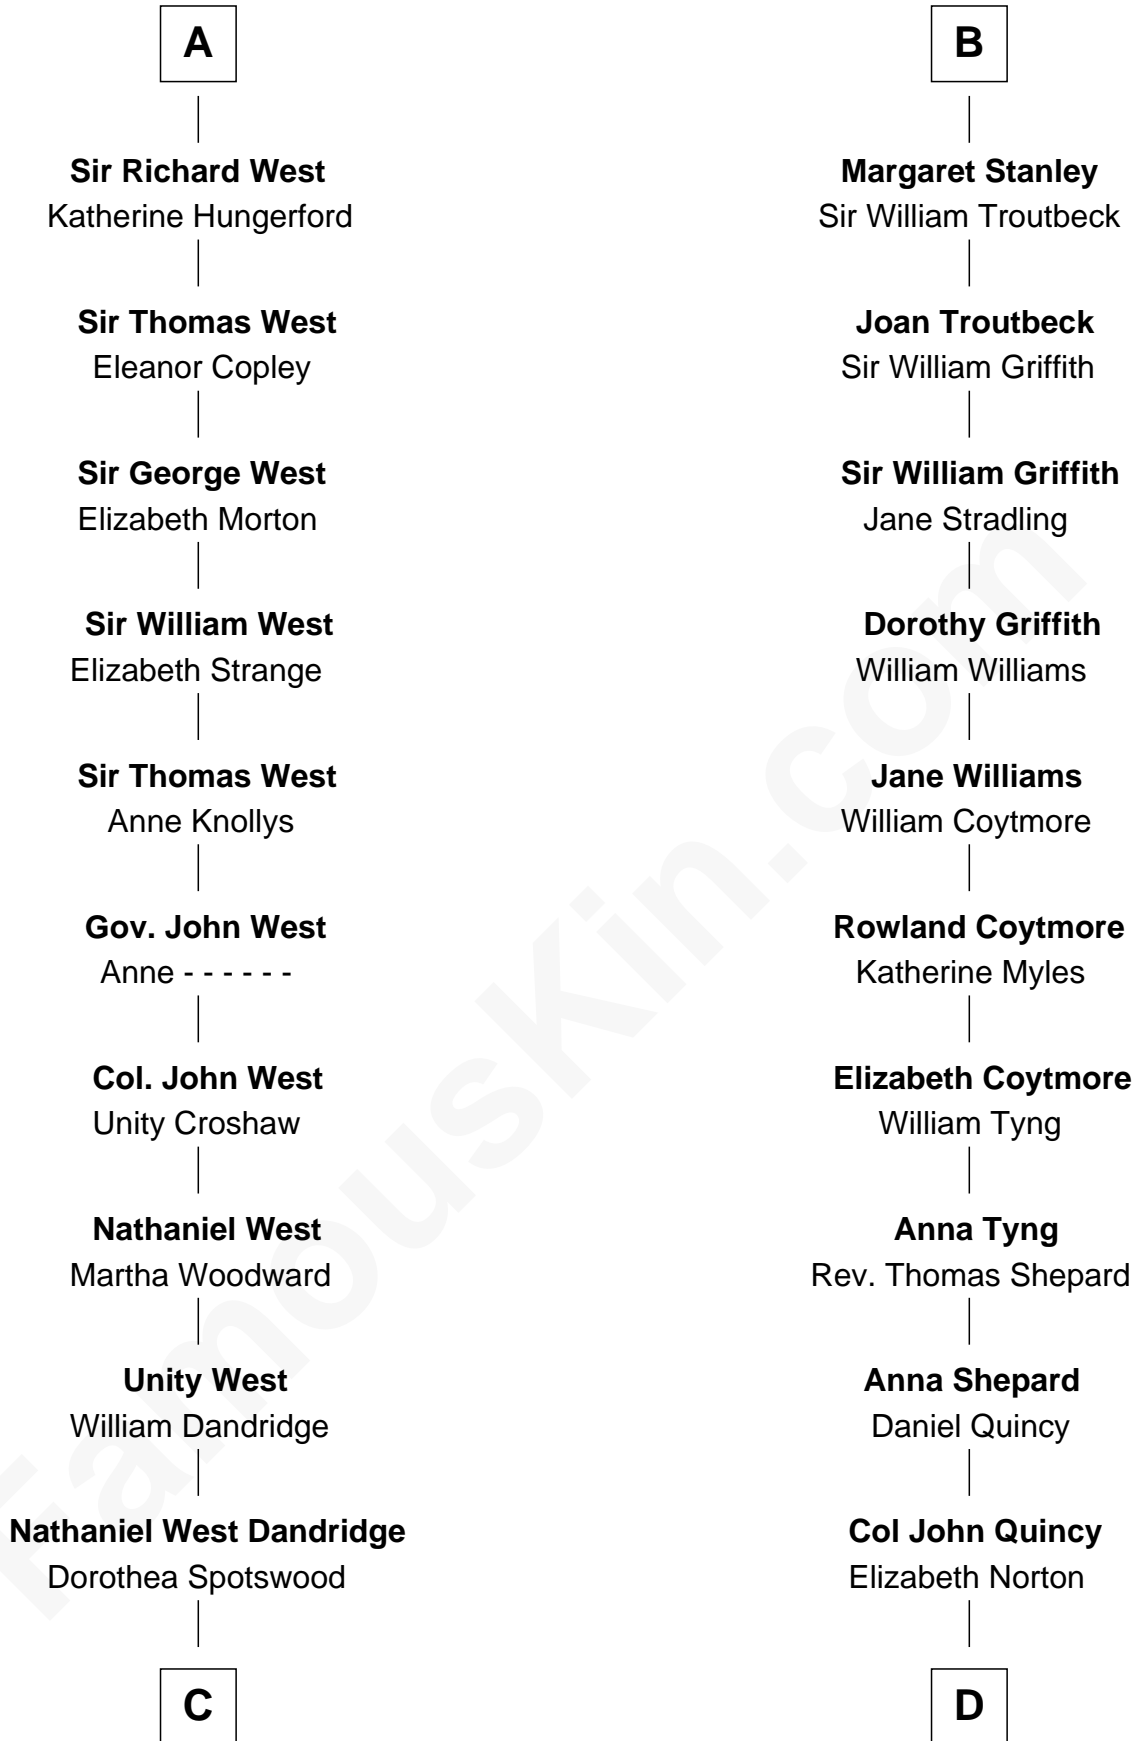

FamousKin.com

Relationship Chart of

Edith (Bolling) Wilson

First Lady of President Woodrow Wilson

18th cousin 3 times removed of

Abigail (Smith) Adams

First Lady of President John Adams

Gilbert de Clare

Joan of Lancaster

Eleanor Mowbray

Roger de la Warre

Joan de la Warre

Sir Thomas West

Sir Reynold West

Margaret Thorley

A

Elizabeth de Bohun

Sir Richard Fitzalan

Elizabeth Fitzalan

Sir Robert Goushill

Joan Goushill

Sir Thomas Stanley

B

C

Martha Dandridge

Archibald Payne

Catherine Payne

Archibald Bolling

Archibald Bolling

Anne E. Wigginton

William Holcombe Bolling

Sarah Spiers White