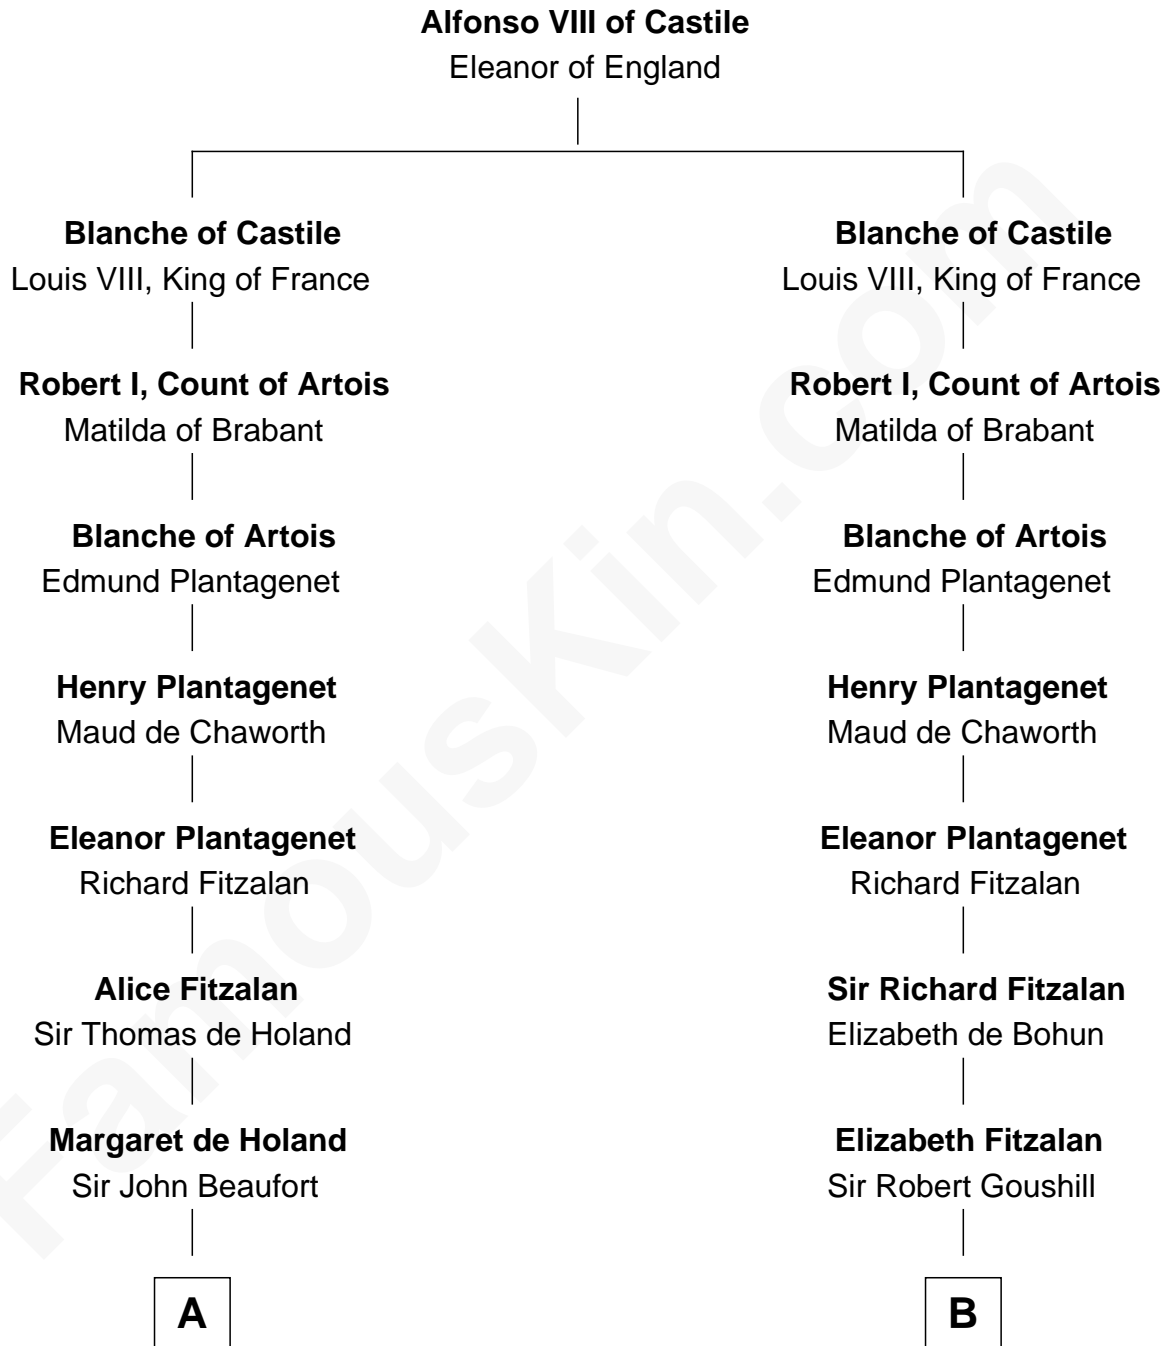

FamousKin.com

Relationship Chart of

Edith (Bolling) Wilson

First Lady of President Woodrow Wilson

19th cousin 2 times removed of

Abigail (Smith) Adams

First Lady of President John Adams

C

Martha Dandridge

Archibald Payne

Catherine Payne

Archibald Bolling

Archibald Bolling

Anne E. Wigginton

William Holcombe Bolling

Sarah Spiers White