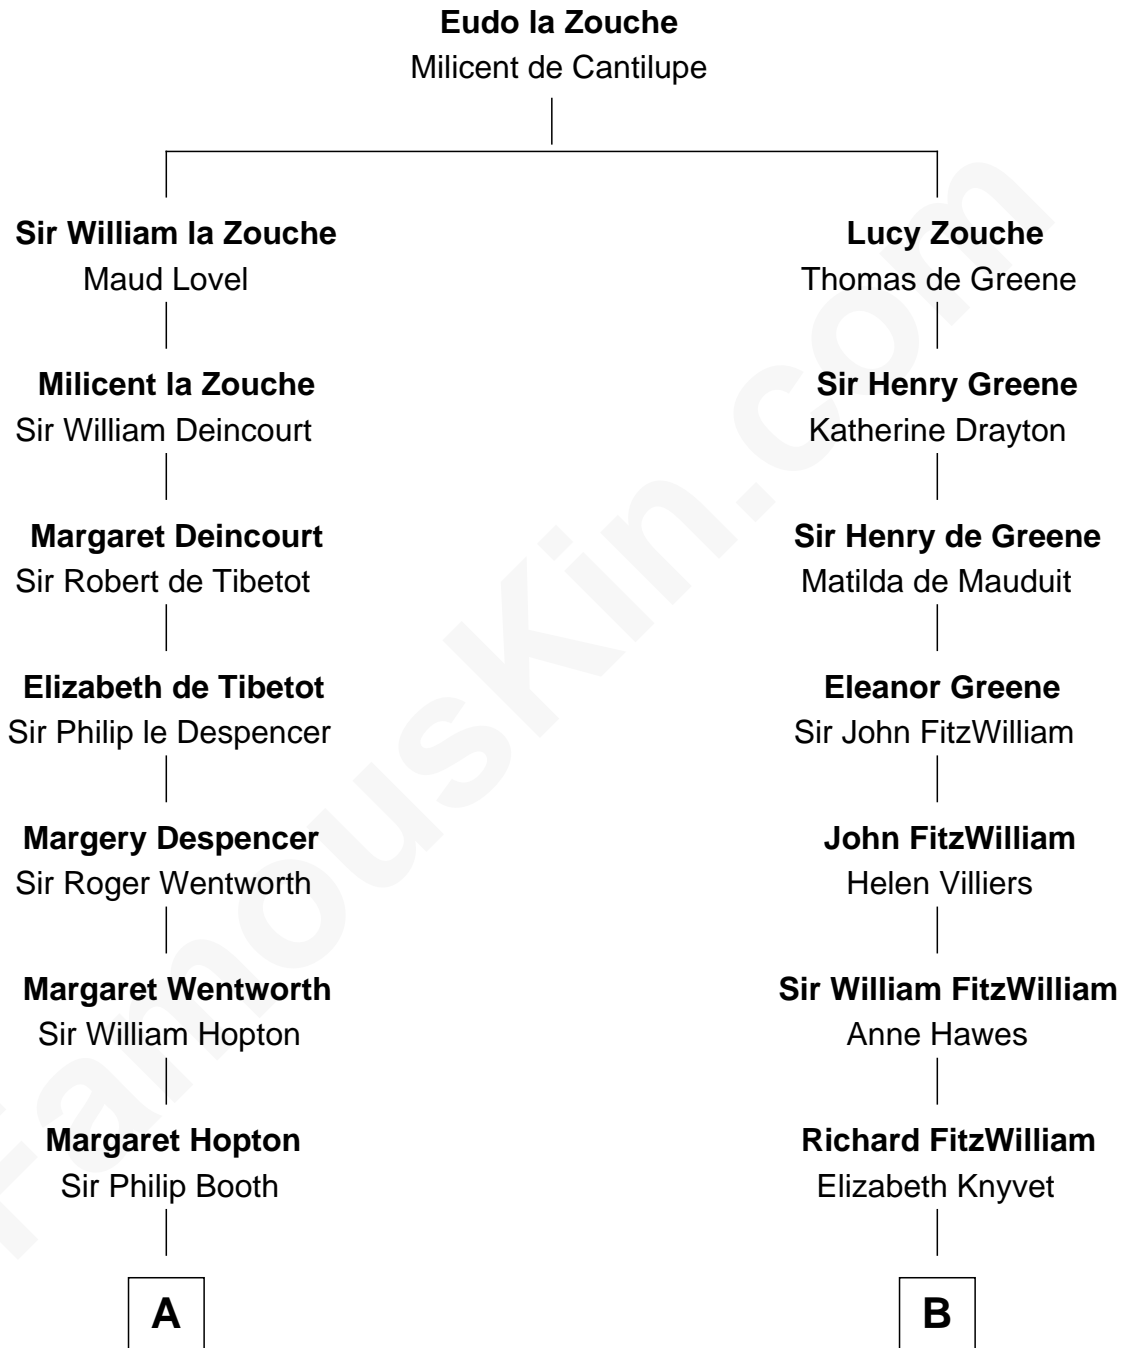

FamousKin.com

Relationship Chart of

Edith (Bolling) Wilson

First Lady of President Woodrow Wilson

14th cousin 6 times removed of

Abigail (Smith) Adams

First Lady of President John Adams

C

—
Archibald Bolling

Catherine Payne

—
Archibald Bolling

Anne E. Wigginton

—
William Holcombe Bolling

Sarah Spiers White

—
Edith (Bolling) Wilson

First Lady of Woodrow Wilson