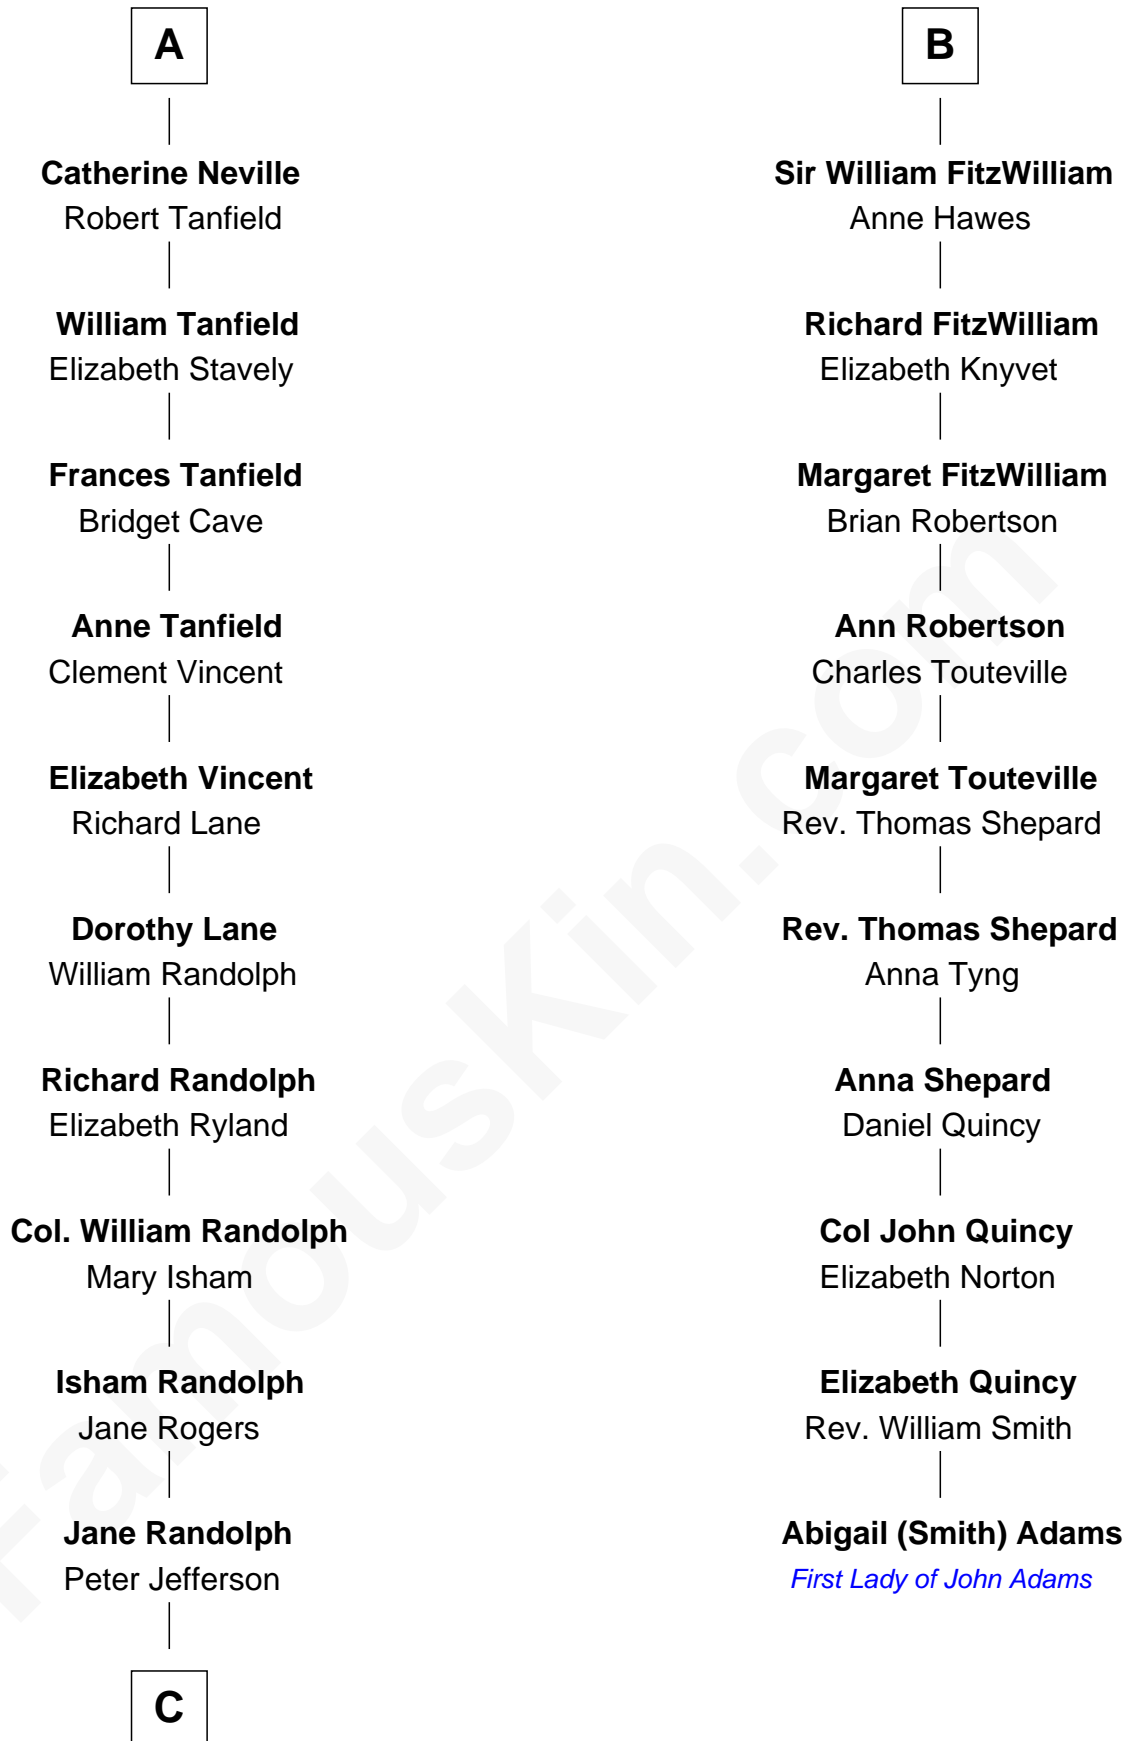

FamousKin.com

Relationship Chart of

Edith (Bolling) Wilson

First Lady of President Woodrow Wilson

16th cousin 5 times removed of

Abigail (Smith) Adams

First Lady of President John Adams

William de Braiose

Eva Marshal

C

—
Mary Jefferson

John Bolling

—
Archibald Bolling

Catherine Payne

—
Archibald Bolling

Anne E. Wigginton