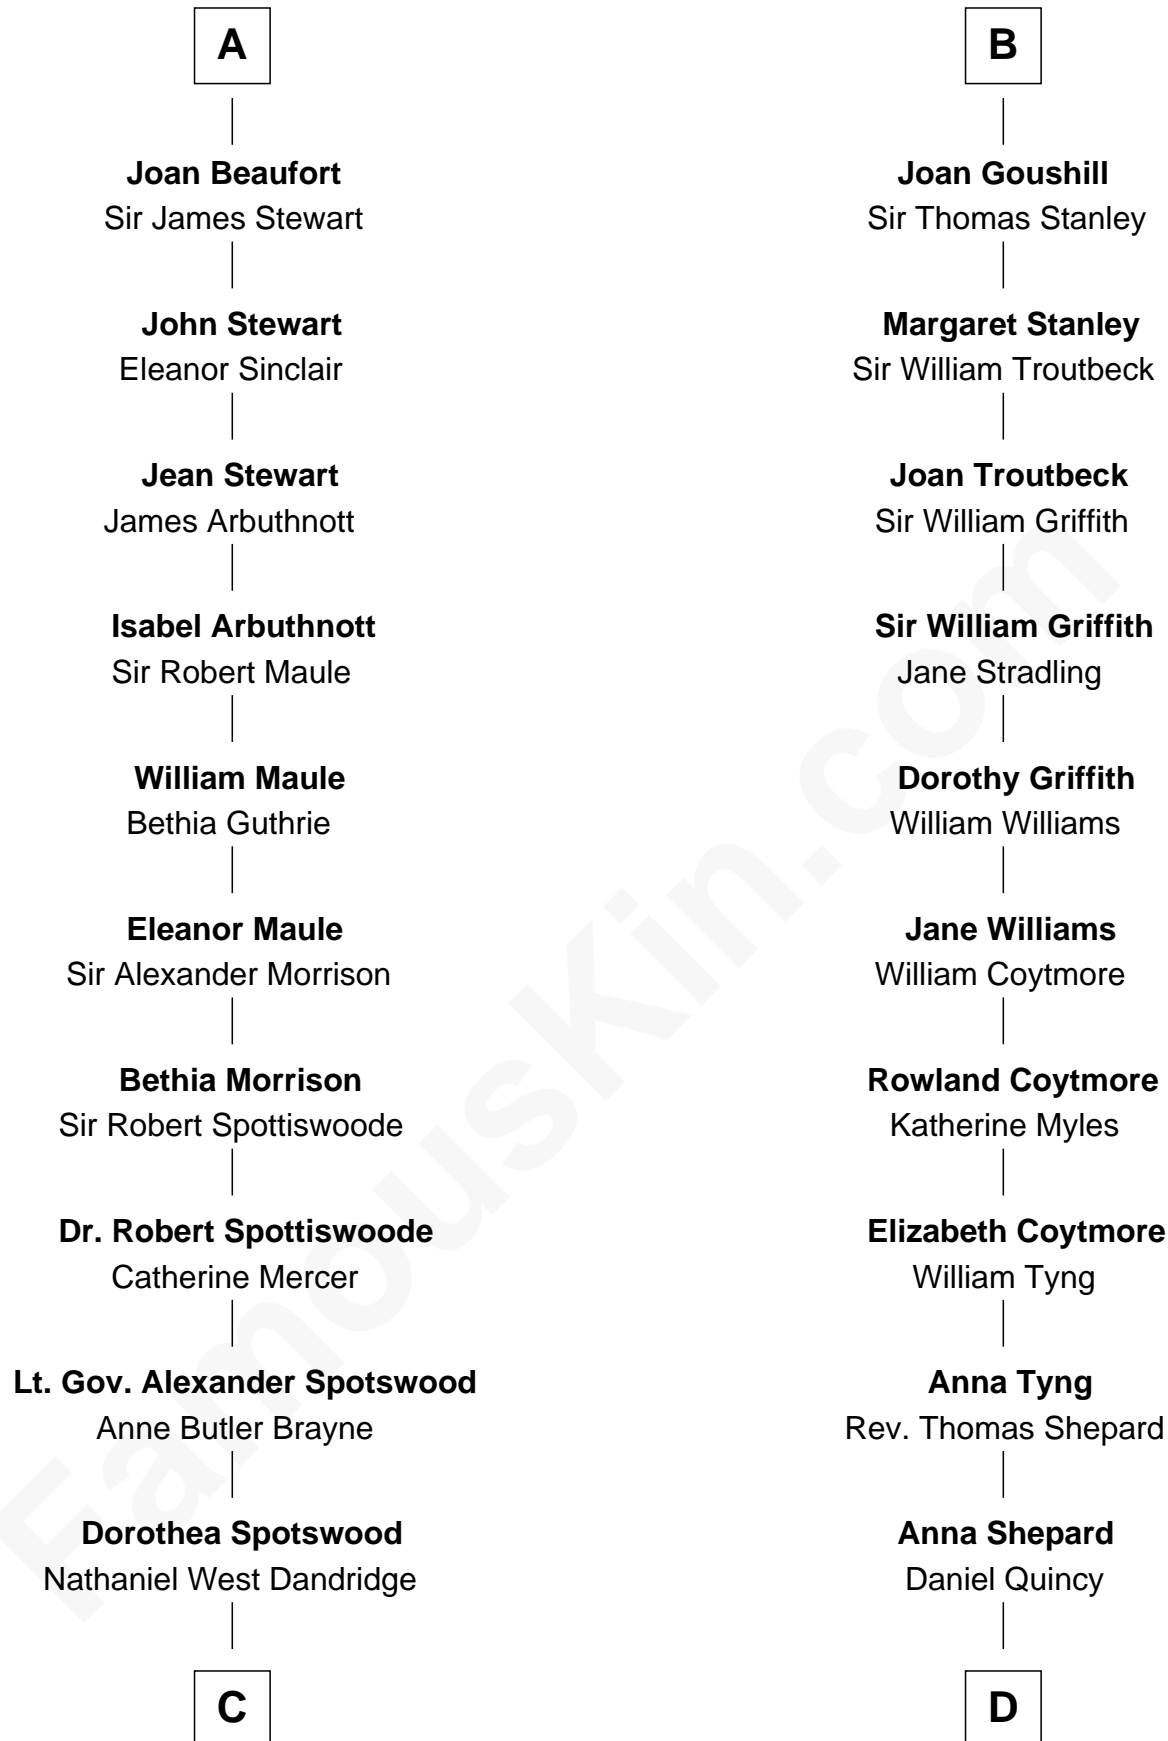

FamousKin.com

Relationship Chart of

Edith (Bolling) Wilson

First Lady of President Woodrow Wilson

19th cousin 2 times removed of

Abigail (Smith) Adams

First Lady of President John Adams

C

Martha Dandridge

Archibald Payne

Catherine Payne

Archibald Bolling

Archibald Bolling

Anne E. Wigginton

William Holcombe Bolling

Sarah Spiers White