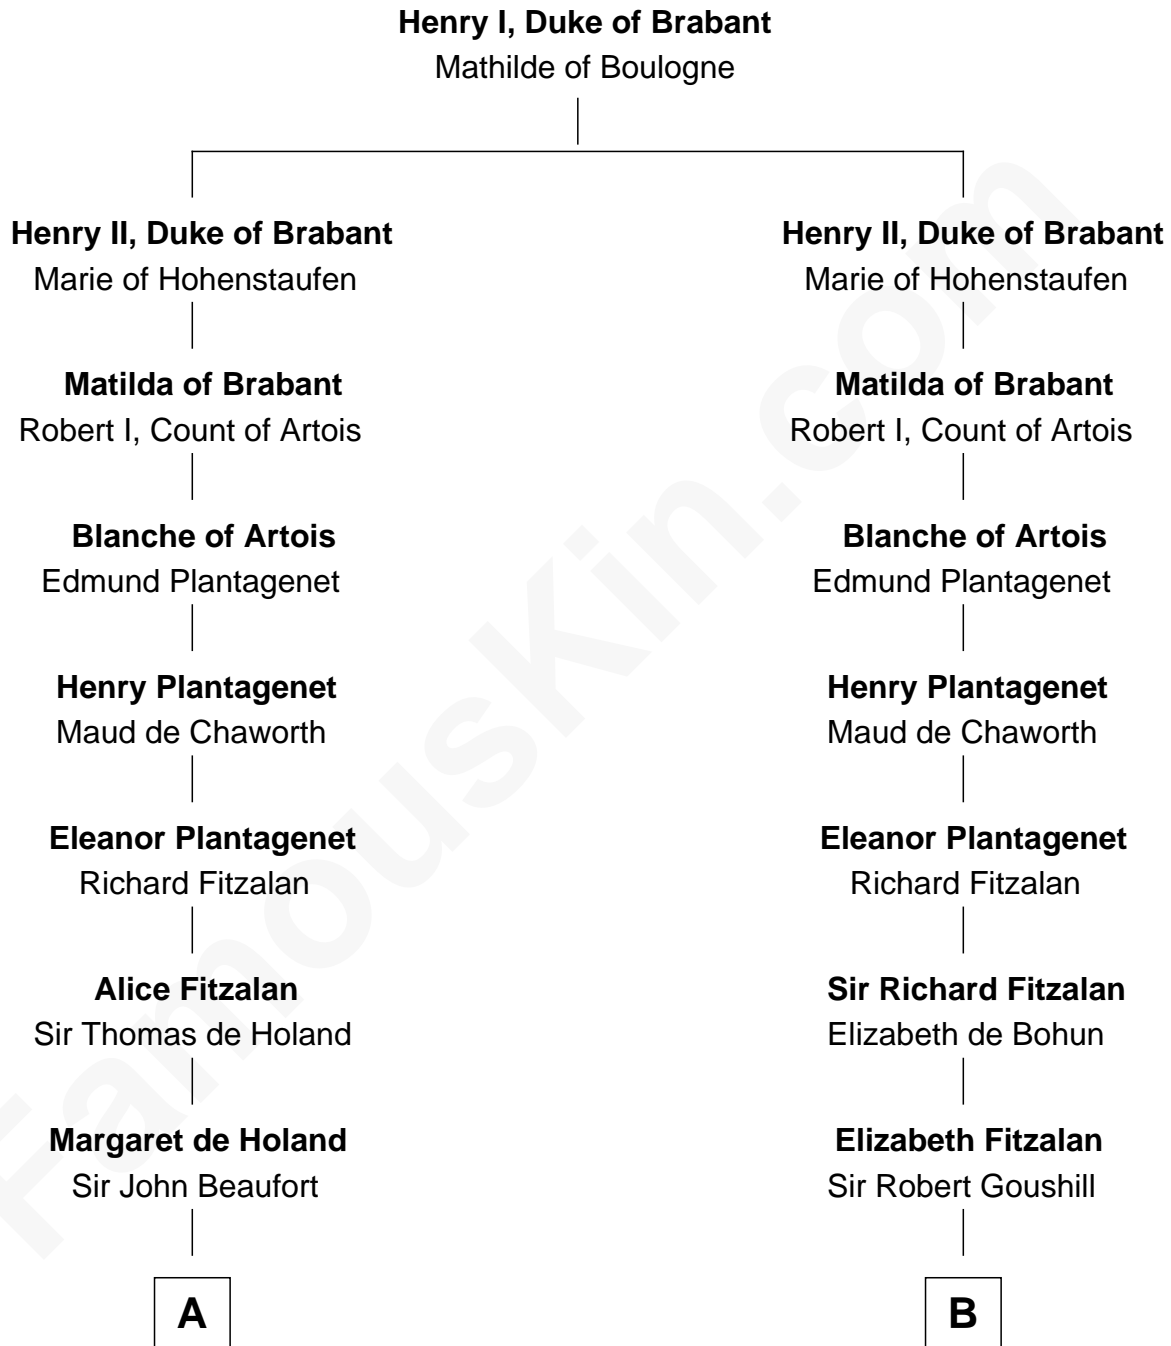

FamousKin.com

Relationship Chart of

Edith (Bolling) Wilson

First Lady of President Woodrow Wilson

19th cousin 2 times removed of

Abigail (Smith) Adams

First Lady of President John Adams

C

Martha Dandridge

Archibald Payne

Catherine Payne

Archibald Bolling

Archibald Bolling

Anne E. Wigginton

William Holcombe Bolling

Sarah Spiers White