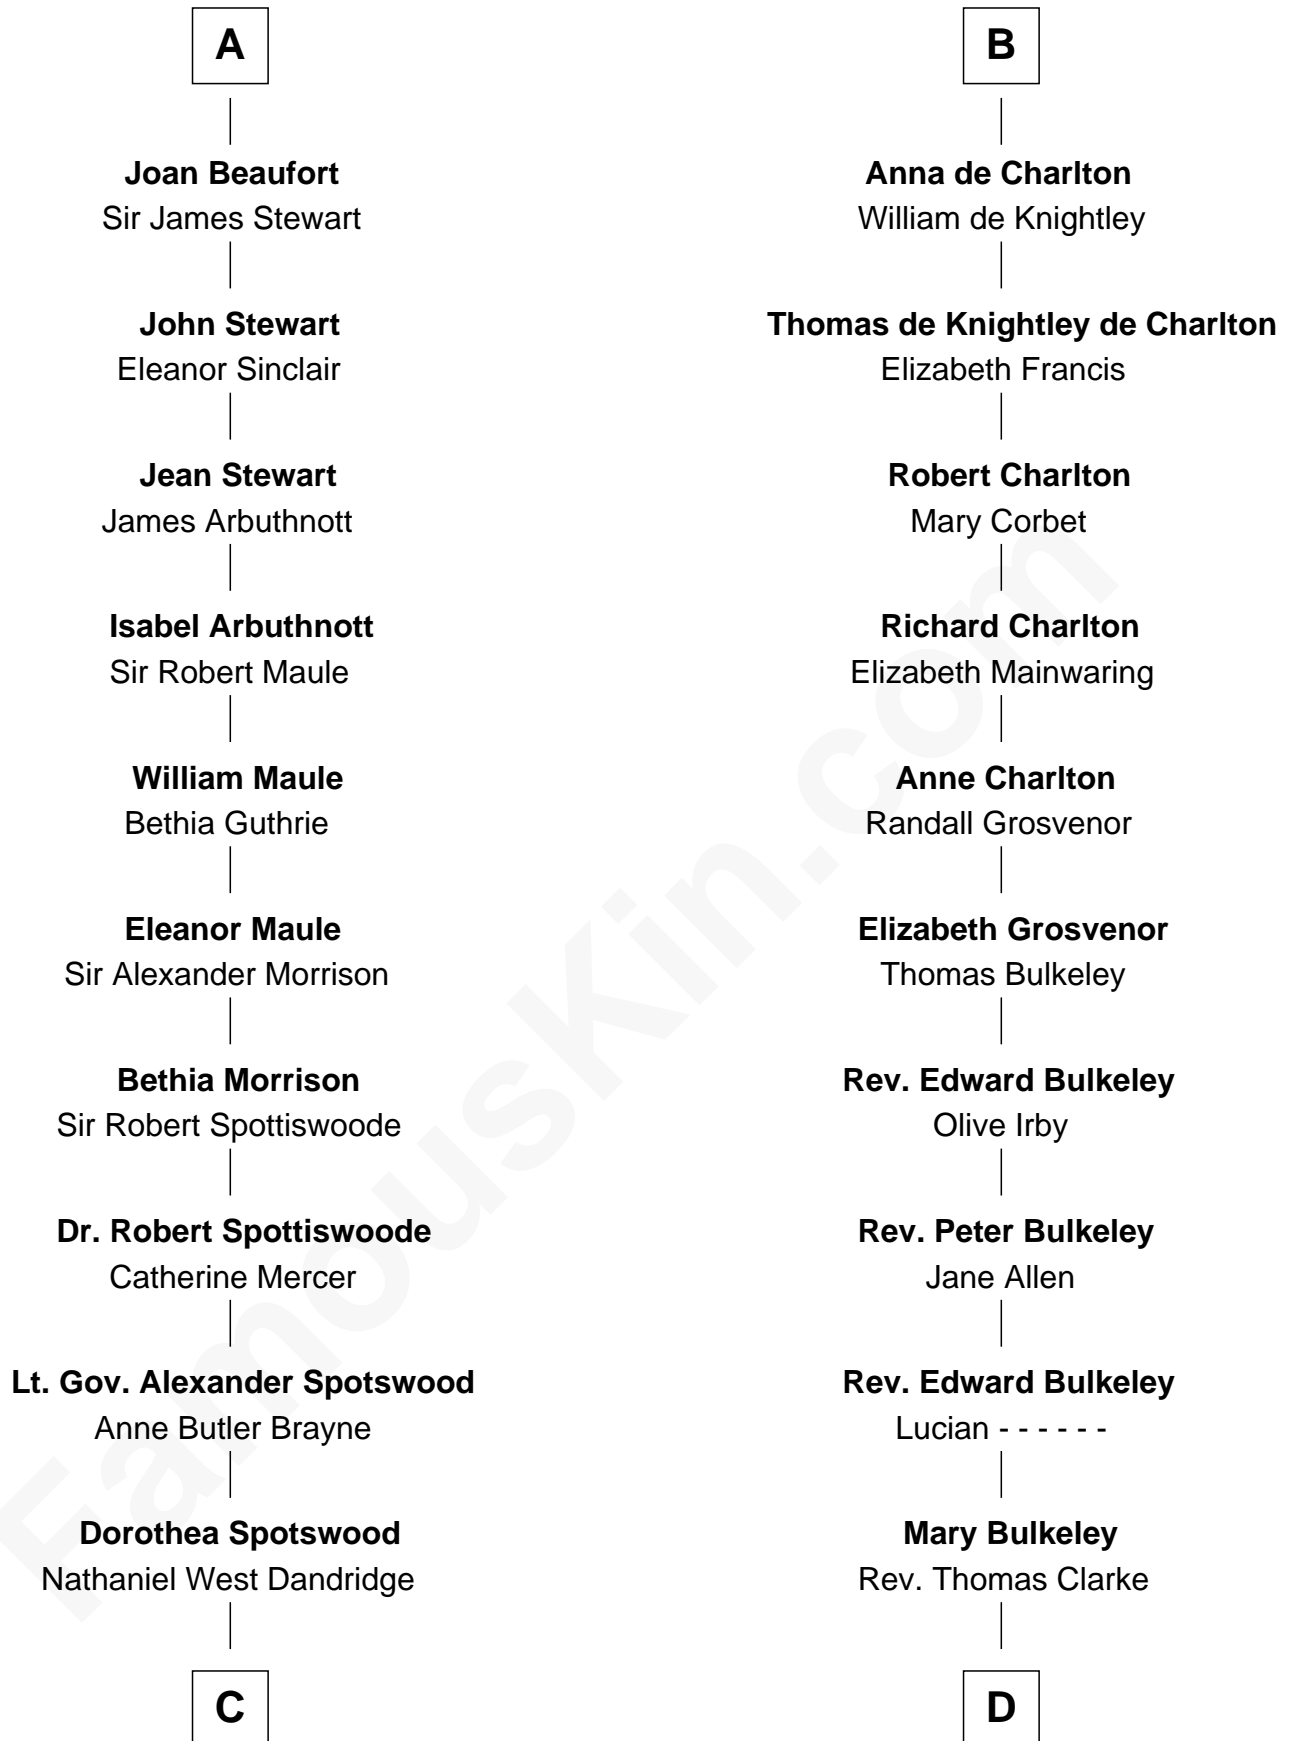

## Relationship Chart of

### Edith (Bolling) Wilson

*First Lady of President Woodrow Wilson*

19th cousin 2 times removed of

### John Hancock

*Signer of the Declaration of Independence*

**C**

**Martha Dandridge**

Archibald Payne

**Catherine Payne**

Archibald Bolling

**Archibald Bolling**

Anne E. Wigginton

**William Holcombe Bolling**

Sarah Spiers White

**Edith (Bolling) Wilson**

*First Lady of Woodrow Wilson*

**D**

**Elizabeth Clarke**

John Hancock