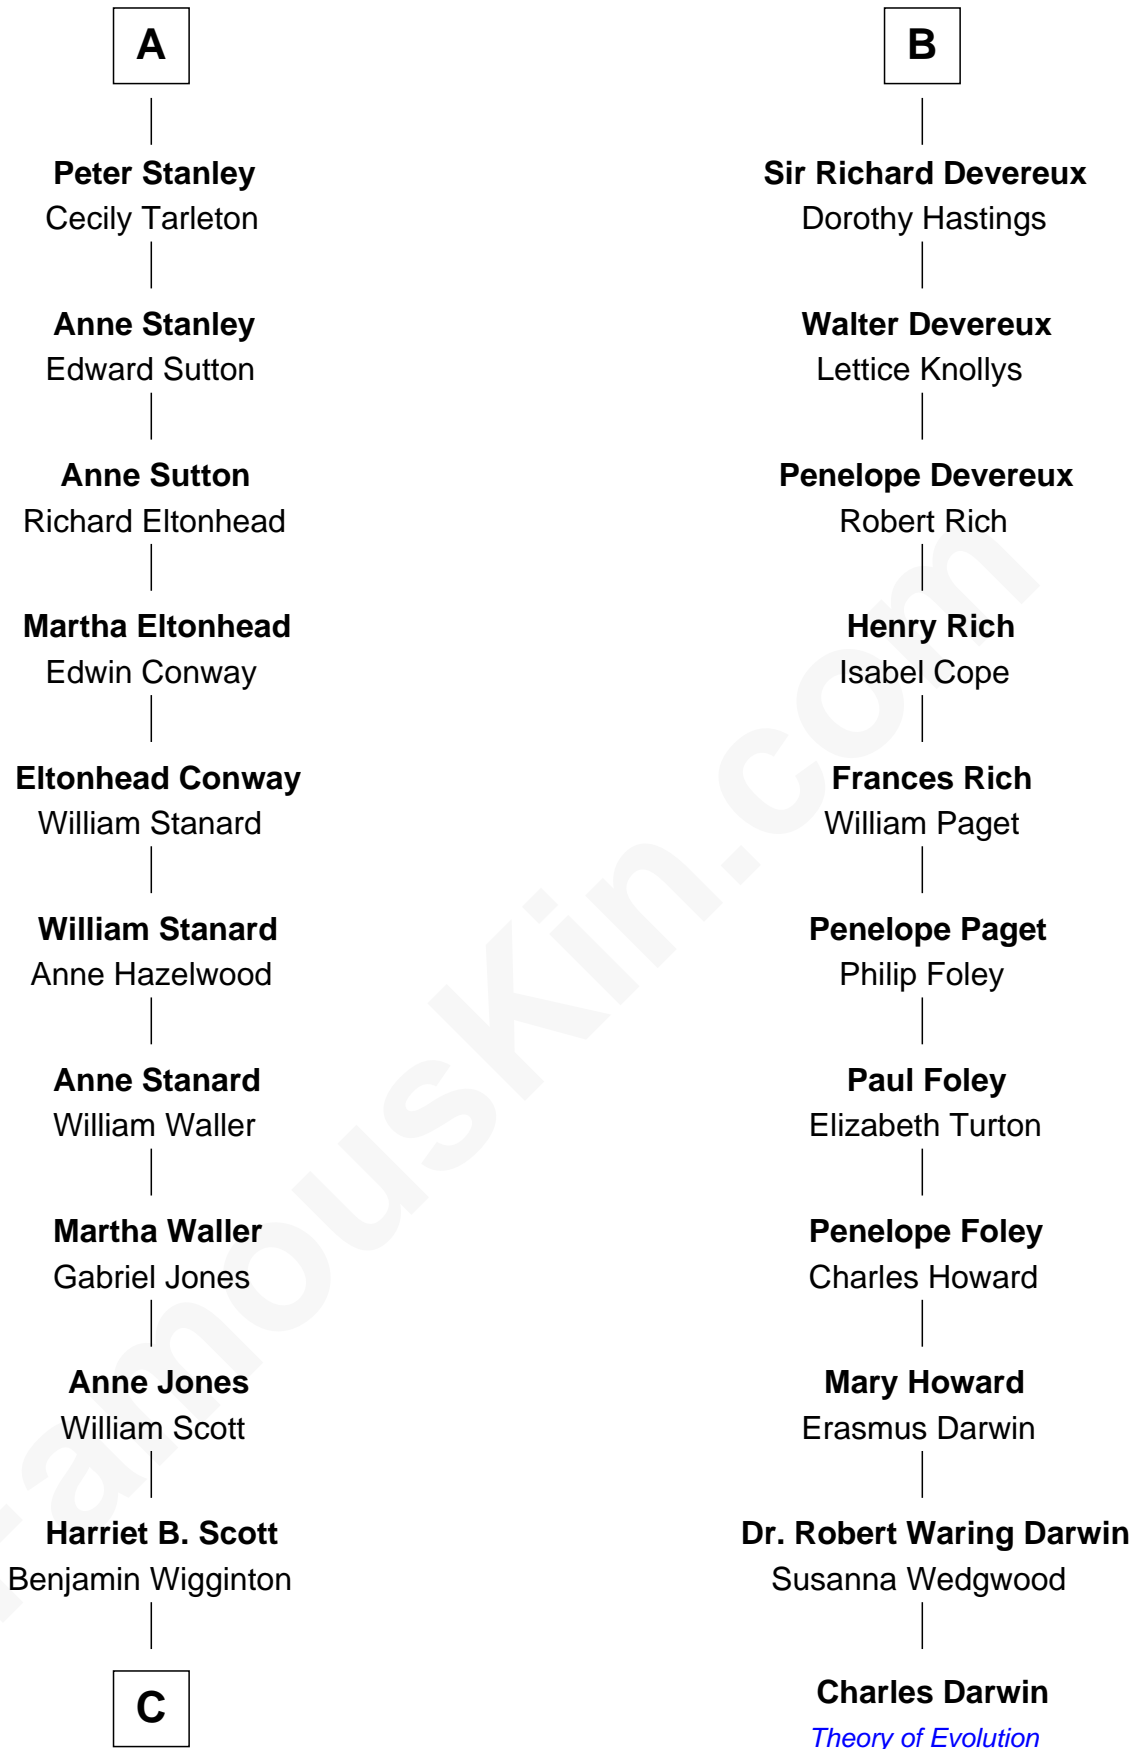

FamousKin.com

Relationship Chart of

Edith (Bolling) Wilson

First Lady of President Woodrow Wilson

17th cousin 2 times removed of

Charles Darwin

Theory of Evolution

C

Anne E. Wigginton

Archibald Bolling

William Holcombe Bolling

Sarah Spiers White

Edith (Bolling) Wilson

First Lady of Woodrow Wilson

FamousKin.com