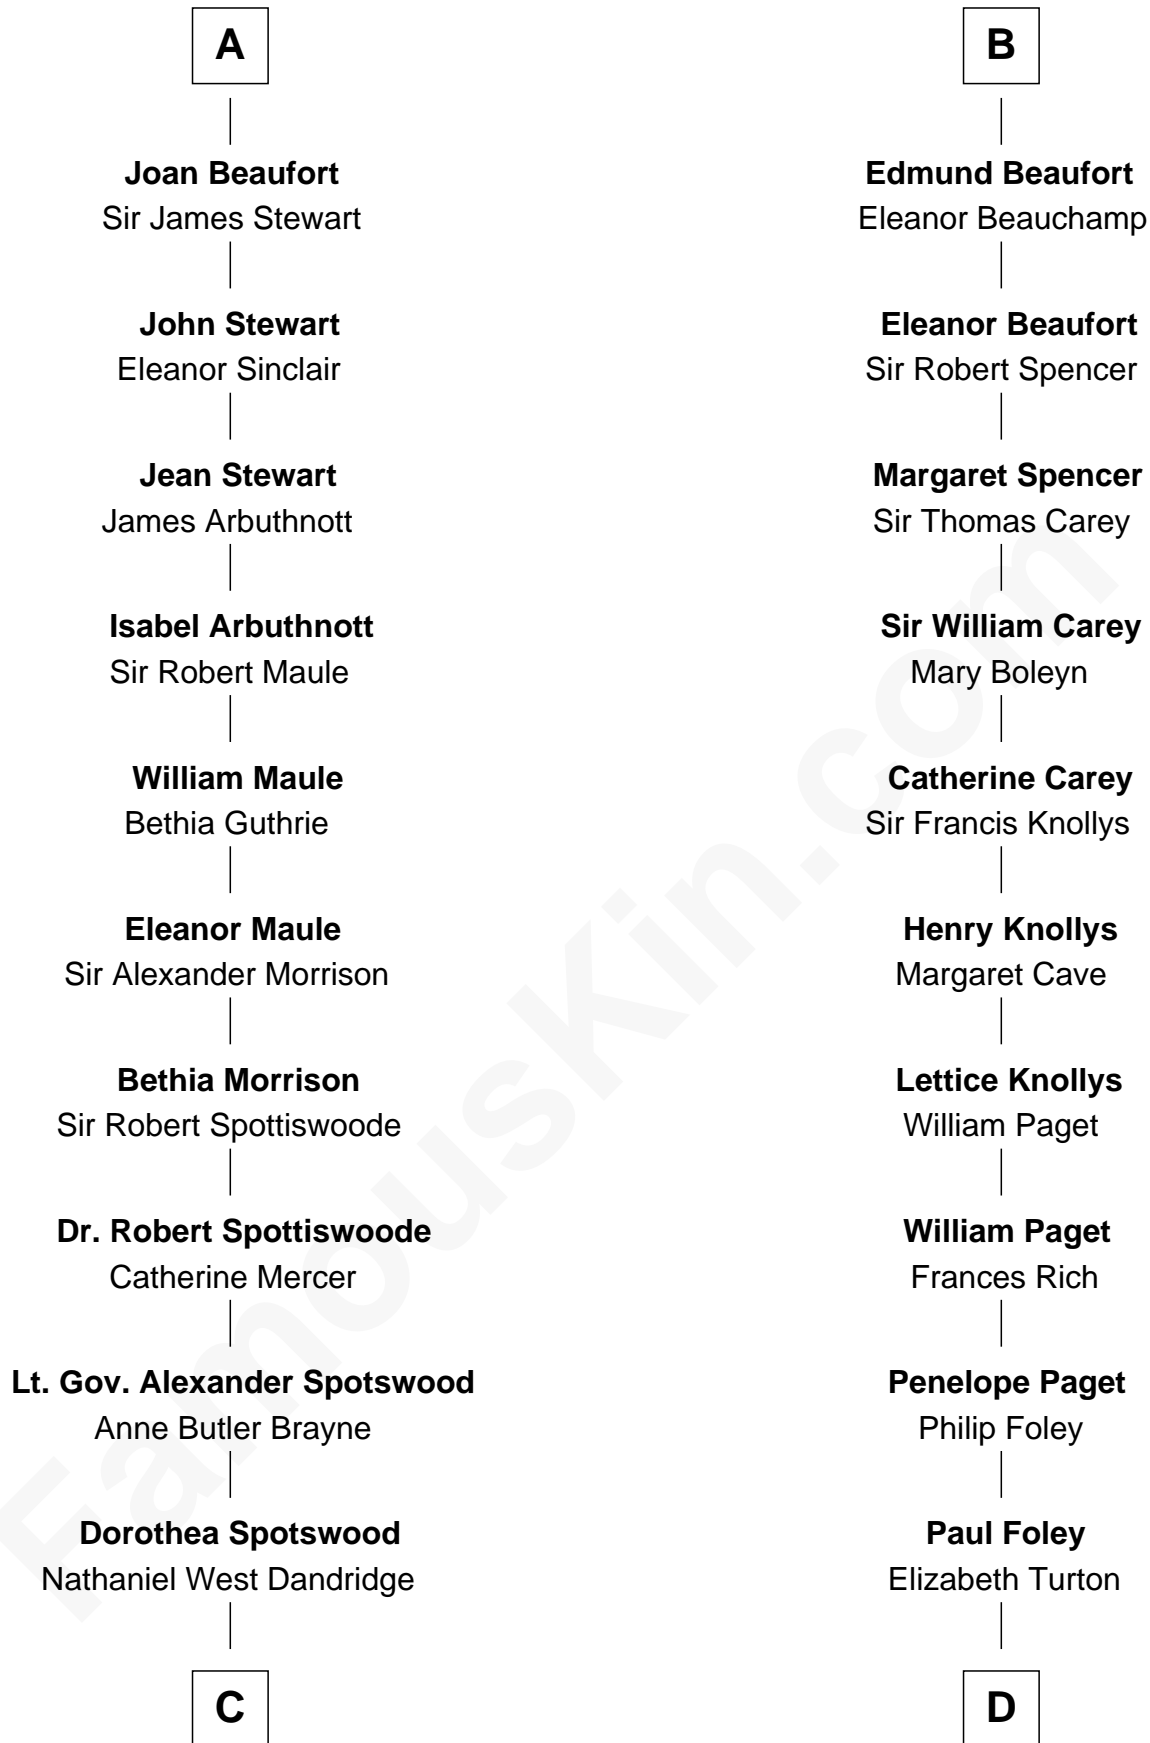

FamousKin.com

Relationship Chart of

Edith (Bolling) Wilson

First Lady of President Woodrow Wilson

20th cousin 1 time removed of

Charles Darwin
Theory of Evolution

Ralph de Mortimer
Gwladus Ddu of Wales

C

Martha Dandridge

Archibald Payne

Catherine Payne

Archibald Bolling

Archibald Bolling

Anne E. Wigginton

William Holcombe Bolling

Sarah Spiers White

Edith (Bolling) Wilson

First Lady of Woodrow Wilson

D

Penelope Foley

Charles Howard

Mary Howard

Erasmus Darwin

Dr. Robert Waring Darwin

Susanna Wedgwood

Charles Darwin

Theory of Evolution