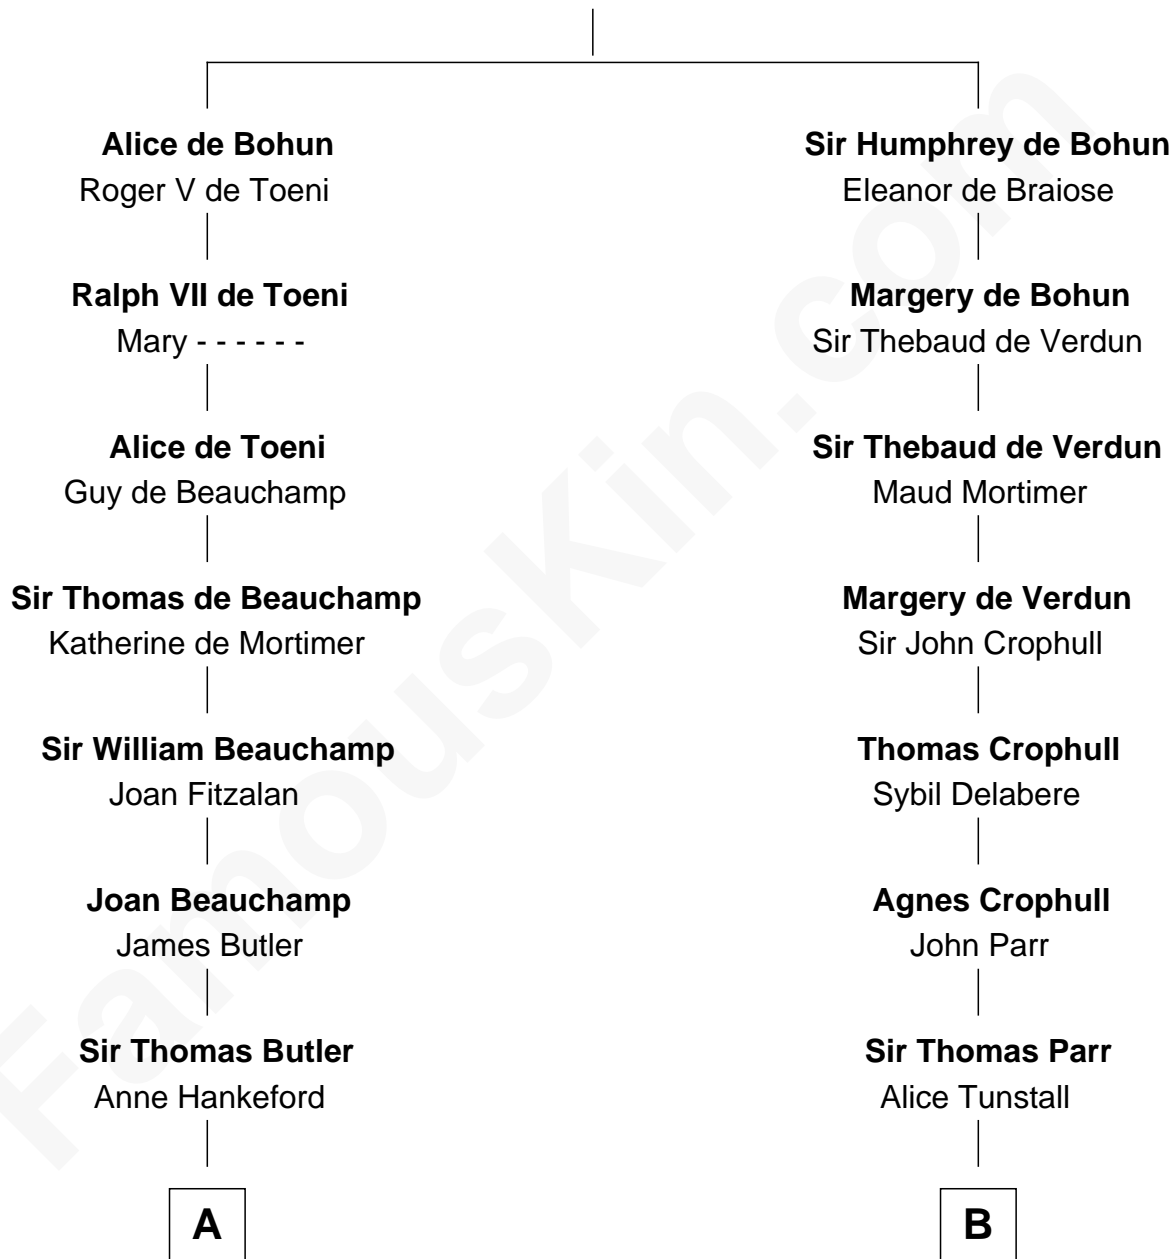

FamousKin.com

Relationship Chart of

Edith (Bolling) Wilson

First Lady of President Woodrow Wilson

9th cousin 12 times removed of

Catherine Parr

6th Wife of King Henry VIII

Sir Humphrey de Bohun

Maud of Eu

C

—
Martha Dandridge

Archibald Payne

—
Catherine Payne

Archibald Bolling

—
Archibald Bolling

Anne E. Wigginton

—
William Holcombe Bolling

Sarah Spiers White

—
Edith (Bolling) Wilson

First Lady of Woodrow Wilson